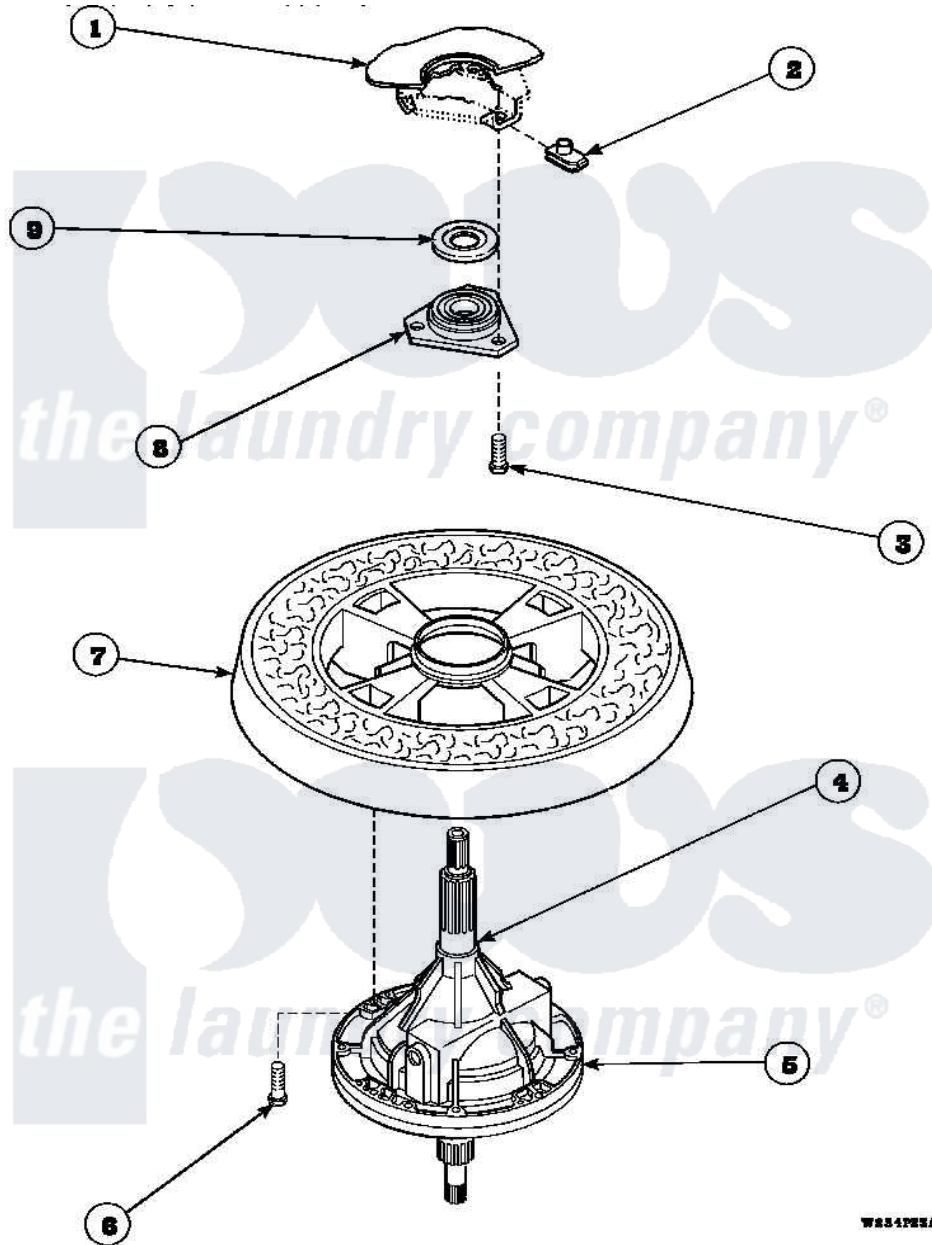

# Amana LW8312W2 (BOM: PLW8312W2A) 19 - TRANSMISSION ASSY AND BALANCING RING

Amana Residential Amana LW8312W2 (BOM: PLW8312W2A) Washer Parts Parts Diagram 19 - TRANSMISSION ASSY AND BALANCING RING

Click on the part number to view part

Item	Original Part Number	Replaced By	Status	Part Description
1	<a href="#">34438P</a>			Assembly, Outer Tub
2	<a href="#">27222</a>			Nut, Retainer 5/16-18
3	36991	<a href="#">3400500</a>		Bolt, 3405245 5/16-18 X 3/4
4	<a href="#">27604P</a>			Never-Seeze 1 Oz Tube
5	<a href="#">34526P</a>			Assembly, Transmission
6	37047		Not Available	SCREW, CAP
7	34731		Not Available	ASSY,BALANCE RING-COMPL
8	27182	<a href="#">40004201P</a>		Main Bearing Assembly
9	<a href="#">27187</a>			Flinger