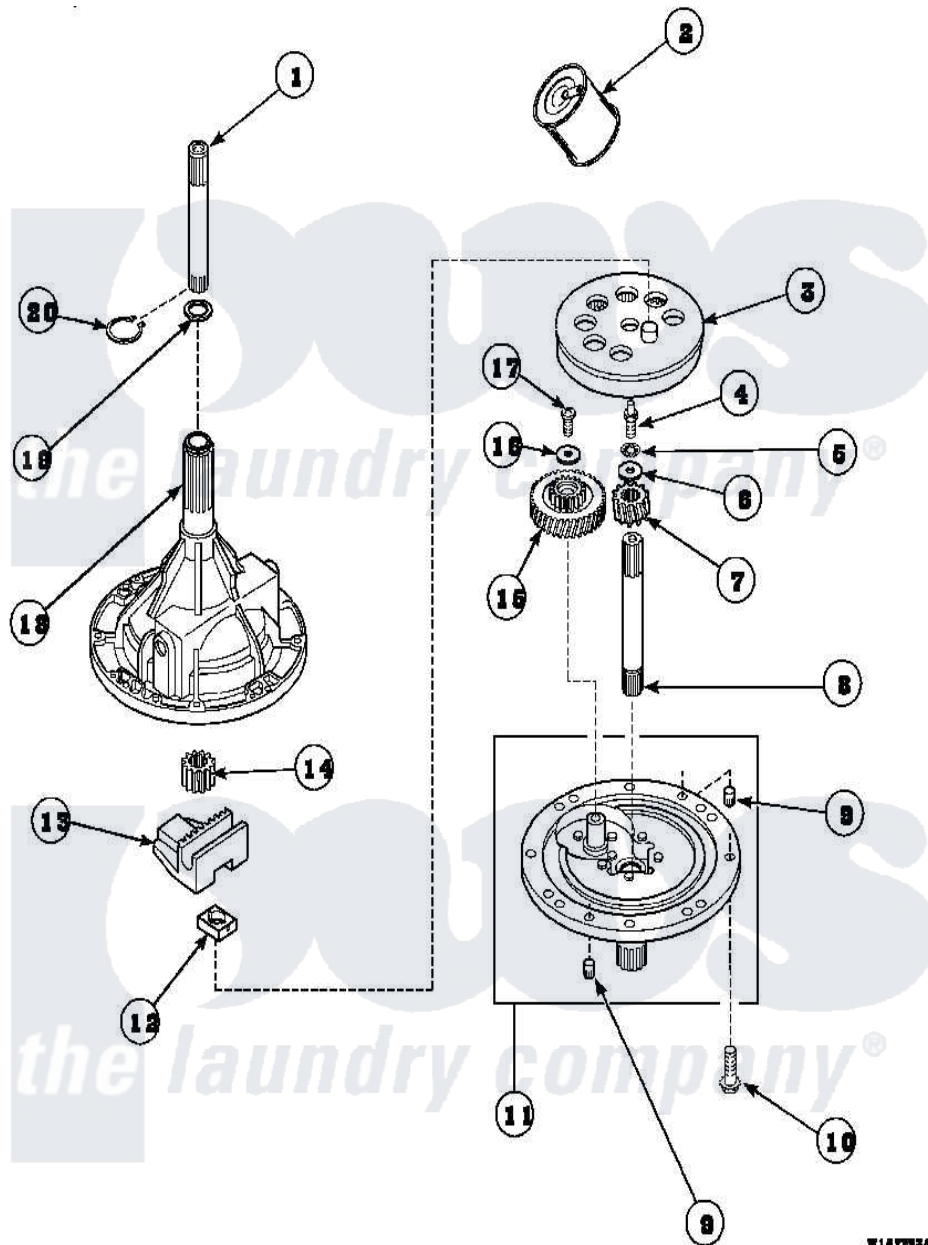

# Amana LW8363L2 (BOM: PLW8363L2) 01 - 34526P TRANSMISSION ASSY

Amana Residential Amana LW8363L2 (BOM: PLW8363L2) Washer Parts Parts Diagram 01 - 34526P TRANSMISSION ASSY

W107782A

Click on the part number to view part

Item	Original Part Number	Replaced By	Status	Part Description
1	<a href="#">Y36570</a>			Shaft, Output
2	<a href="#">27243P</a>			Oil, CW Transmission F-
3	<a href="#">26577</a>			Assembly, Gear And Stud
4	27030		Not Available	SCREW, 1/4-20 SPECIAL
5	<a href="#">21456</a>			Lockwasher, 1/4 Intshkp
6	26509	<a href="#">40041501</a>		Washer
7	<a href="#">36562</a>			Pinion, Drive
8	<a href="#">34853</a>			Shaft, Input
9	<a href="#">27172</a>			Pin, Dowel
10	32814		Not Available	SCREW, 1/4-20X7/8 SERRA
11	<a href="#">38290</a>			Assembly, Cover
12	<a href="#">26493</a>			Slide
13	<a href="#">Y31526</a>			Rack
14	<a href="#">27003</a>			Pinion, Agitator
15	<a href="#">29161</a>			Gear, Reduction
16	29260		Not Available	WASHER

17	<a href="#">29273</a>		Screw, 1/4-20 X 3/8
18	33223	Not Available	ASSY,TRANSMISSION CASE
19	<a href="#">35092</a>		Washer, 3628id X 1.00 X .056
20	<a href="#">27197</a>		Ring, Retaining
NI	37577P	Not Available	SEALANT