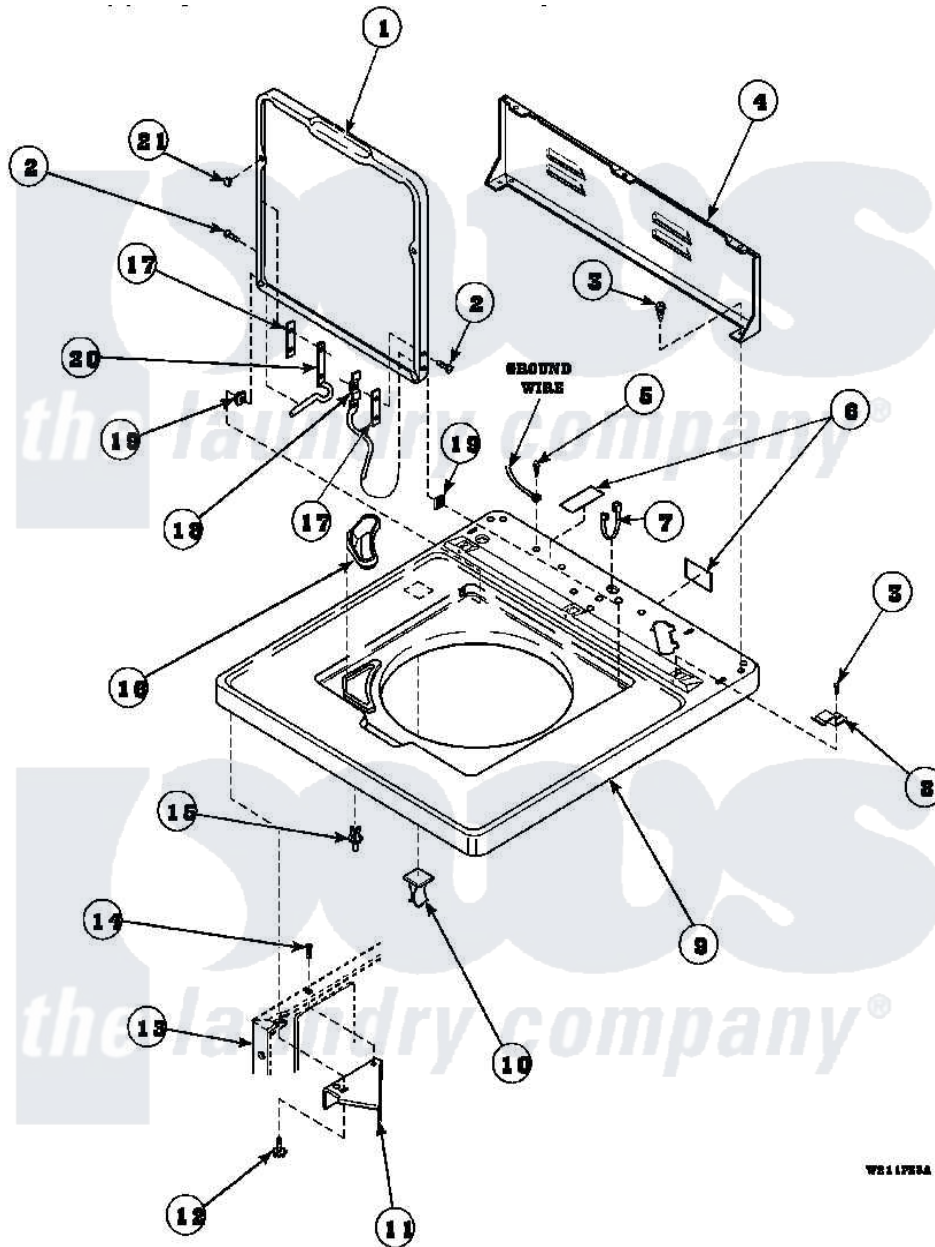

Amana LW8363L2 (BOM: PLW8363L2) 04 - CAB TOP/LOADING DR & CTRL HOOD REAR PAN

WB11793A

Amana Residential Amana LW8363L2 (BOM: PLW8363L2) Washer Parts Parts Diagram 04 - CAB TOP/LOADING DR & CTRL HOOD REAR PAN

[Click on the part number to view part](#)

Item	Original Part Number	Replaced By	Status	Part Description
1	33541P		Not Available	LID
2	34337	W10119828		Screw, Lid Hinge Mounting
3	23962	W10116760		Screw
4	34903		Not Available	PANEL, BACK HOOD (USE 37782)
5	52909			Screw, 10B-16 X 1/2 HeX
6	24903		Not Available	STICKER,DISCONNECT POW
7	21903	211881		Grommet, Cord Part Not Used-Gas Models Only
8	35887	40063901		Clip, Hold Down
9	34902P		Not Available	TOP
10	36519		Not Available	CLIP
11	36034			Bracket, Director-Module
12	Y31644	27001200		Screw
13	34475P		Not Available	CABINET

14	36035	Not Available	SCREW,8-18X3/8 PHIL FLT HD
15	56534		Barrel, Support
16	34776	Not Available	DISPENSER,BLEACH
17	34338		Gasket, Hinge
18	36437		Hinge, Lid R
19	33446	40008201	Bushing, Hinge
20	36513		Hinge, Left
21	21685	40038001	Bumper
NI	26594P		Grease, Silicone - 2 Oz Tube