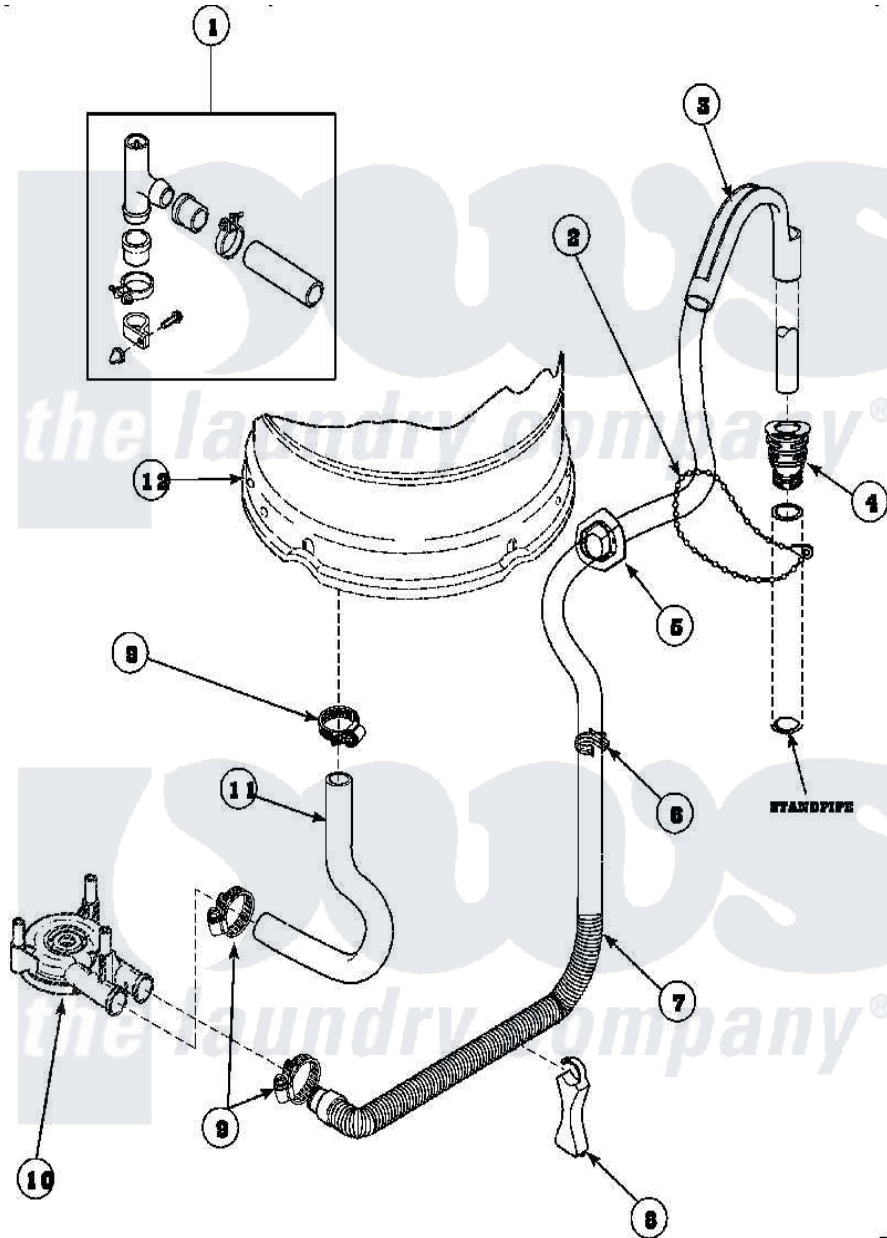

Amana LW8363L2 (BOM: PLW8363L2) 05 - DRAIN HOSE AND SIPHON BREAK

Amana Residential Amana LW8363L2 (BOM: PLW8363L2) Washer Parts Parts Diagram 05 - DRAIN HOSE AND SIPHON BREAK

[Click on the part number to view part](#)

| Item | Original Part Number | Replaced By | Status | Part Description |
|------|------------------------|--------------------------|--------|-----------------------|
| 1 | 562P3 | 76660 | | Break-Sphn |
| 2 | 33489 | 8539404 | | Tie-Wire |
| 3 | 33615 | 22003814 | | Retainer, Drain Hose |
| 4 | 36878 | 40008101 | | Adapter, Standpipe |
| 5 | 32219 | | | Relief, Strain |
| 6 | 36014 | | | Clip, Retainer-Hose |
| 7 | 37245 | 40053901 | | Hose, Drain |
| 8 | 36522 | | | Hose Support |
| 9 | 36802 | 285655 | | Clamp, Hose |
| 10 | 36863P | 27001233 | | Pump |
| 11 | 35753 | | | Hose, Tub To Pump-Ddp |
| 12 | 34438P | | | Assembly, Outer Tub |