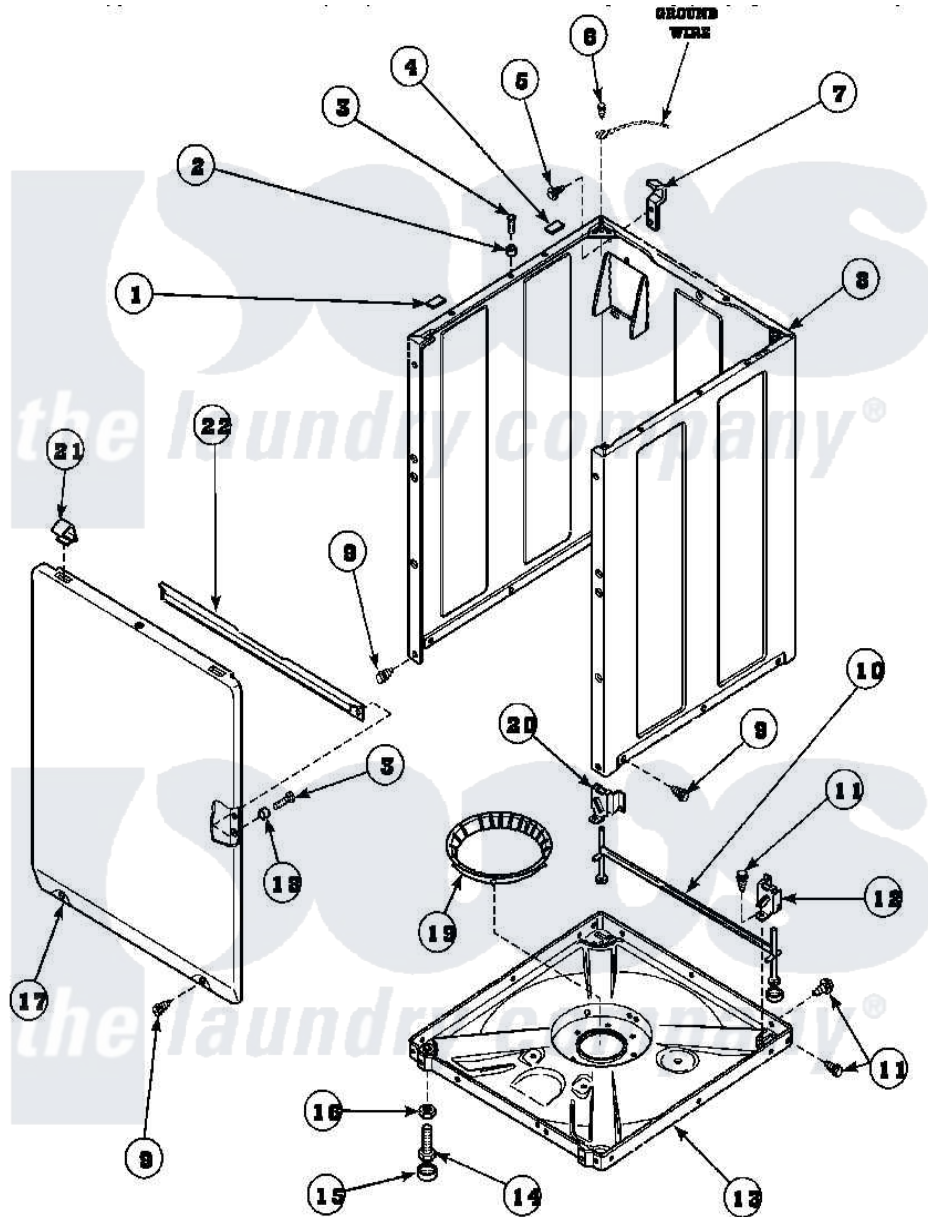

Amana LW8363L2 (BOM: PLW8363L2) 06 - FRONT PANEL, BASE ASSY AND CABINET ASSY

W1142728A

Amana Residential Amana LW8363L2 (BOM: PLW8363L2) Washer Parts Parts Diagram 06 - FRONT PANEL, BASE ASSY AND CABINET ASSY
 Click on the part number to view part

Item	Original Part Number	Replaced By	Status	Part Description
1	Y56128			Pad, Bumper
2	56079	505187		Locator, Panel
3	32671	Y014874		Screw, Idler Arm And Sleeve
4	36226			Pad, Bumper .25
5	34499		Not Available	SCREW, No.10B X 1/4 TAP IN HX
6	23962	W10116760		Screw
7	Y27103			Hinge, Hold-Down Lug
8	34475P		Not Available	CABINET
9	27196	27001200		Screw
10	34443			Assembly, Leg And Stabilizer
11	35148		Not Available	SCREW, 1/4-14 X 3/8 HX HD
12	36036		Not Available	BRACKET, SLL-RIGHT
13	36599P			Assembly Nut/ Leg Base
14	Y34319	22003428		Leg, Adjustable

15	34318	40016001	Foot, Rubber
16	Y21899	40038101	Nut, Leg
17	34656P		Not Available NOT GOOD No. SEE NOTE PNL, FRONT
18	28102		Locator, Panel
19	36108		Not Available SNUBBER PAD & ISOLATOR
20	36037		Bracket, SII-Left
21	35865		Clip, Hold-Down Front Panel
22	Y35097		Not Available BRACE, FRT PNL