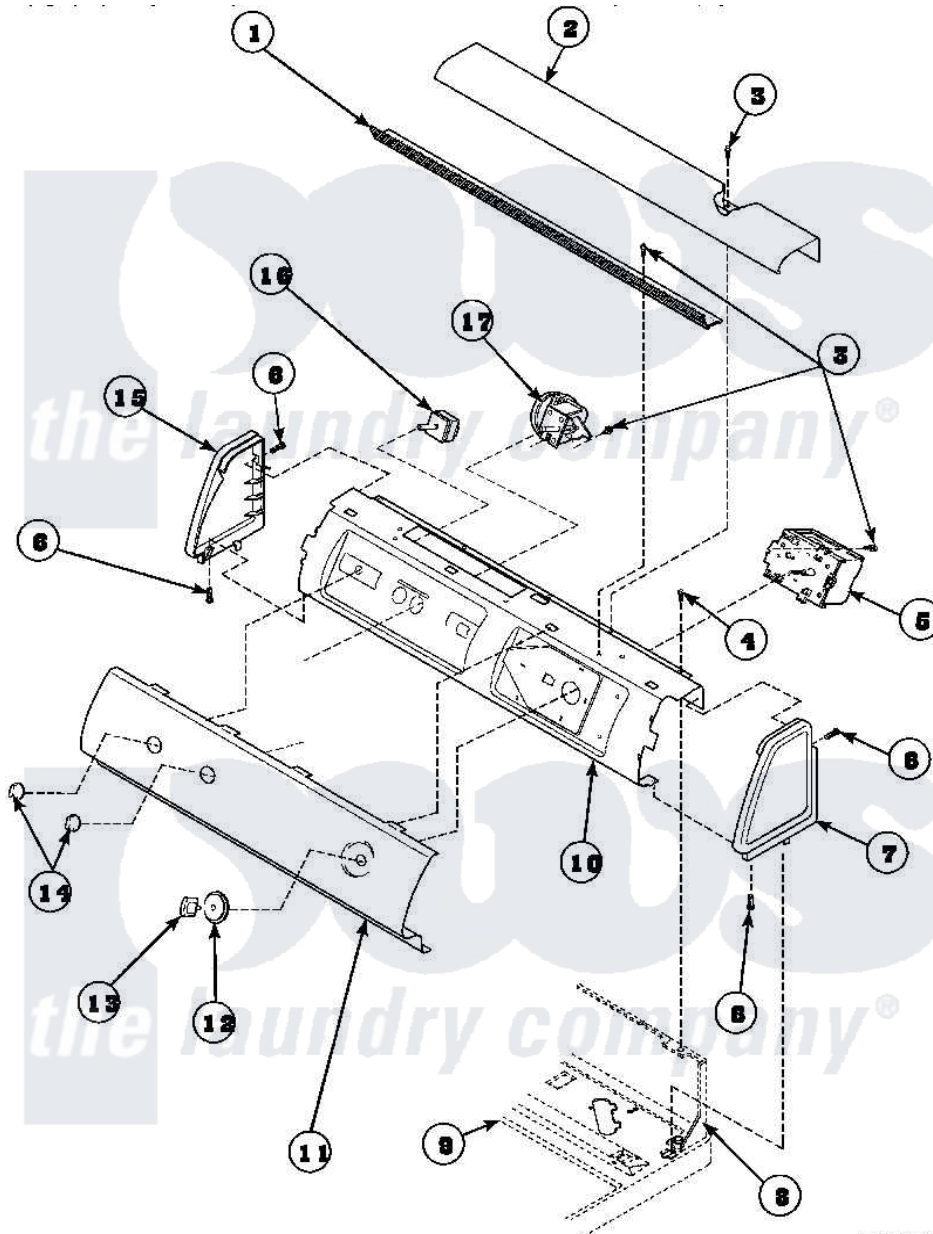

Amana LW8363L2 (BOM: PLW8363L2) 07 - GRAPHIC PANEL, CTRL MTG PLATE AND CTRLS

Amana Residential Amana LW8363L2 (BOM: PLW8363L2) Washer Parts Parts Diagram 07 - GRAPHIC PANEL, CTRL MTG PLATE AND CTRLS

[Click on the part number to view part](#)

Item	Original Part Number	Replaced By	Status	Part Description
1	Y34826		Not Available	DIFFUSER,LAMP-CLEAR
2	34824W		Not Available	COVER, TOP (COMPUTOR)
3	23962	W10116760		Screw
4	34904	489355		Screw, 8 X 1/2
6	501086	90767		Screw, 8A X 3/8 HeX Washer Head Tapping
7	34817		Not Available	END CAP(RIGHT)
8	34903		Not Available	PANEL, BACK HOOD (USE 37782)
9	34902P		Not Available	TOP
10	34821		Not Available	CONTROL MOUNTING PLATE
12	36700		Not Available	TIMER KNOB SKIRT
13	35333W			Knob, Timer
14	36701		Not Available	KNOB, TEMP
15	34818		Not Available	END CAP(LEFT)