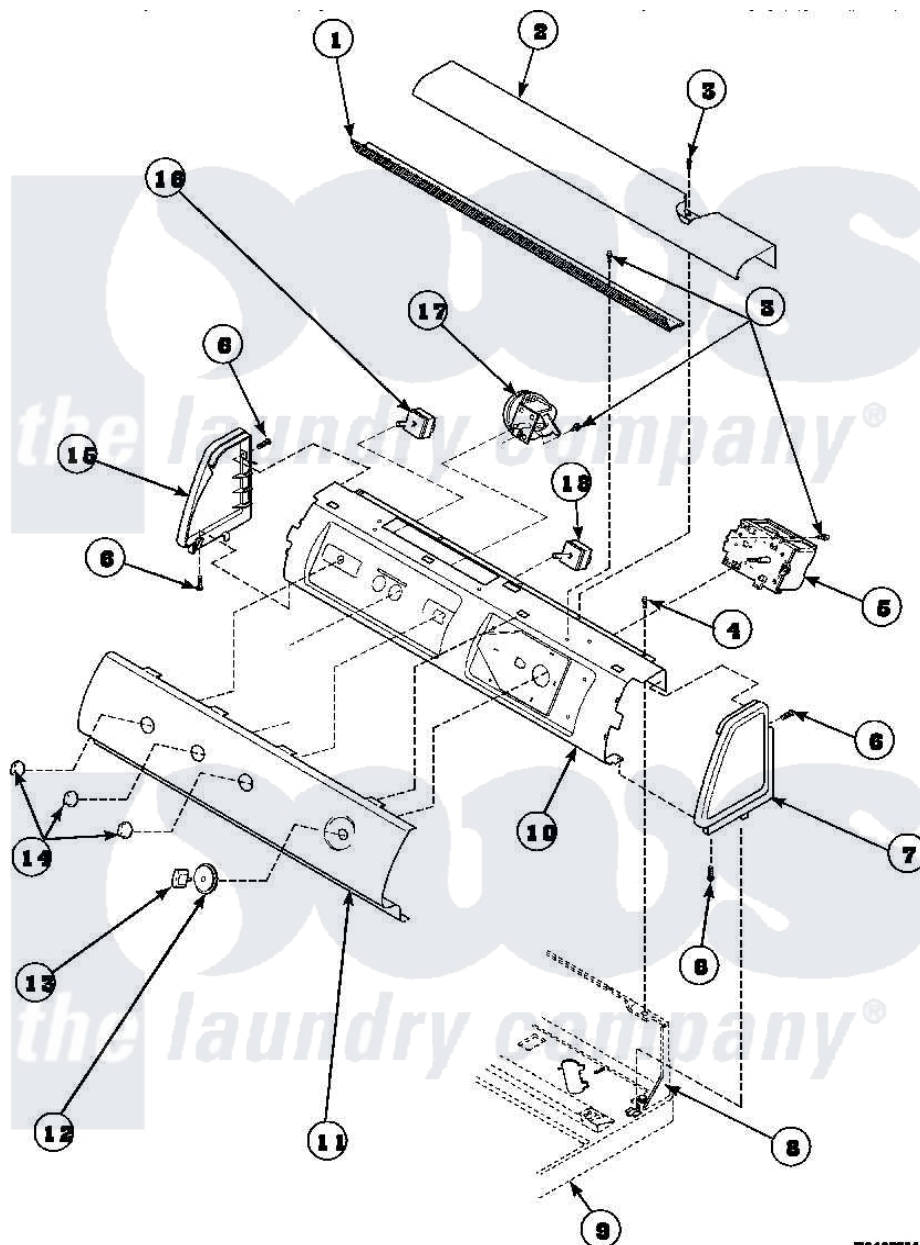

Amana LW8363L2 (BOM: PLW8363L2) 08 - GRAPHIC PANEL, CTRL MTG PLATE AND CTRLS

Amana Residential Amana LW8363L2 (BOM: PLW8363L2) Washer Parts Parts Diagram 08 - GRAPHIC PANEL, CTRL MTG PLATE AND CTRLS

[Click on the part number to view part](#)

Item	Original Part Number	Replaced By	Status	Part Description
1	Y34826		Not Available	DIFFUSER,LAMP-CLEAR
2	34824		Not Available	TOP COVER
3	23962	W10116760		Screw
4	34904	489355		Screw, 8 X 1/2
5	36607			Timer, 4 Cycle
6	501086	90767		Screw, 8A X 3/8 HeX Washer Head Tapping
7	34817		Not Available	END CAP(RIGHT)
8	34903		Not Available	PANEL, BACK HOOD (USE 37782)
9	34902P		Not Available	TOP
10	34821		Not Available	CONTROL MOUNTING PLATE
11	37779		Not Available	GRAPHIC PANEL MODELS L
12	36700		Not Available	TIMER KNOB SKIRT
13	35333		Not Available	TIMER KNOB

14	36701	Not Available	KNOB, TEMP
15	34818	Not Available	END CAP(LEFT)
16	36335	40046601	Switch, Temperature Select
17	36045	40055101	Switch, Pressure
18	35118	40039501	Switch, Speed