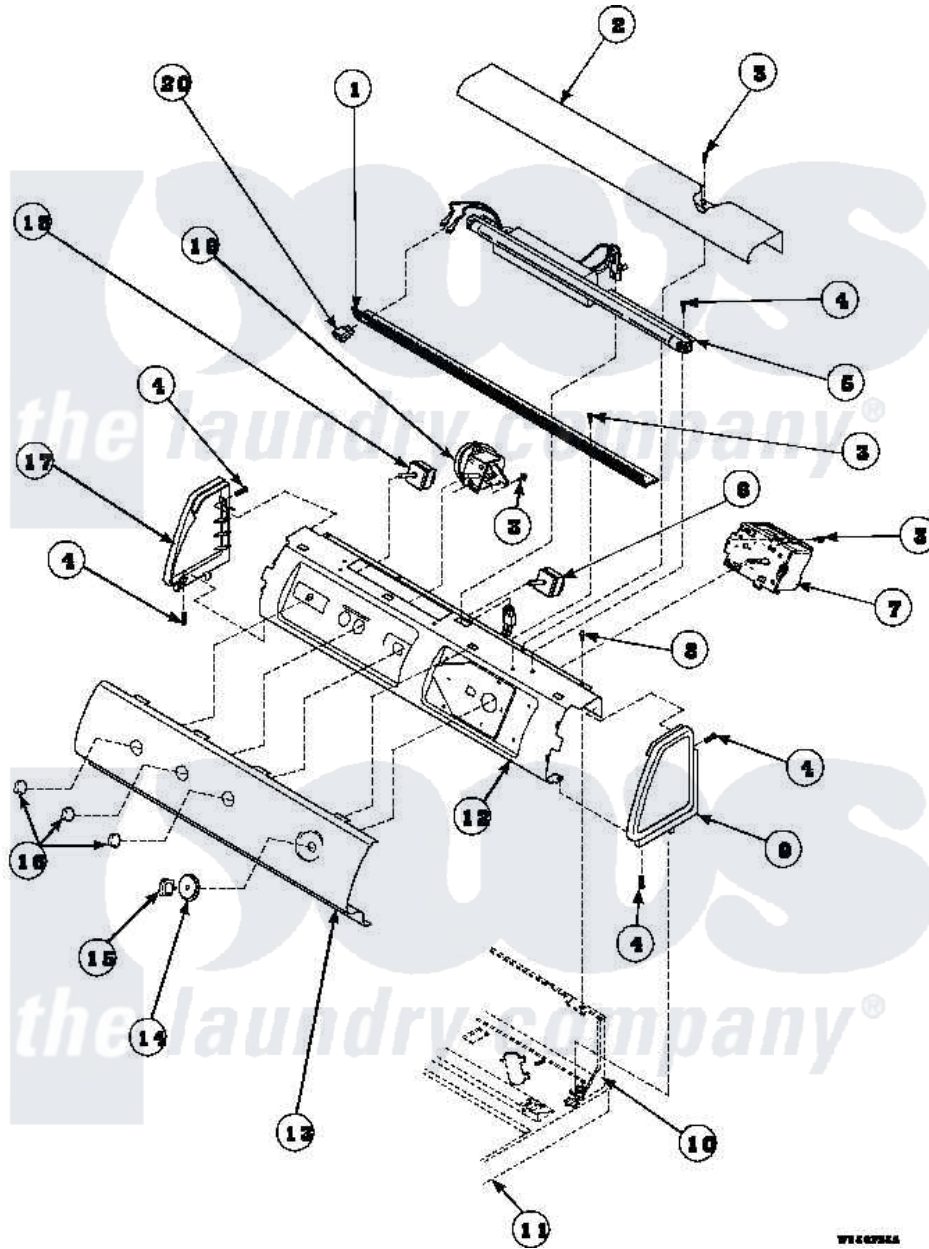

Amana LW8363L2 (BOM: PLW8363L2) 09 - GRAPHIC PANEL, CTRL MTG PLATE AND CTRLS

Amana Residential Amana LW8363L2 (BOM: PLW8363L2) Washer Parts Parts Diagram 09 - GRAPHIC PANEL, CTRL MTG PLATE AND CTRLS

Click on the part number to view part

Item	Original Part Number	Replaced By	Status	Part Description
2	34824		Not Available	TOP COVER
3	23962	W10116760		Screw
4	501086	90767		Screw, 8A X 3/8 HeX Washer Head Tapping
6	35118	40039501		Switch, Speed
8	34904	489355		Screw, 8 X 1/2
9	34817		Not Available	END CAP(RIGHT)
10	34903		Not Available	PANEL, BACK HOOD (USE 37782)
11	34902P		Not Available	TOP
12	34821		Not Available	CONTROL MOUNTING PLATE
14	36700		Not Available	TIMER KNOB SKIRT
15	35333		Not Available	TIMER KNOB
16	36701		Not Available	KNOB, TEMP
17	34818		Not Available	END CAP(LEFT)