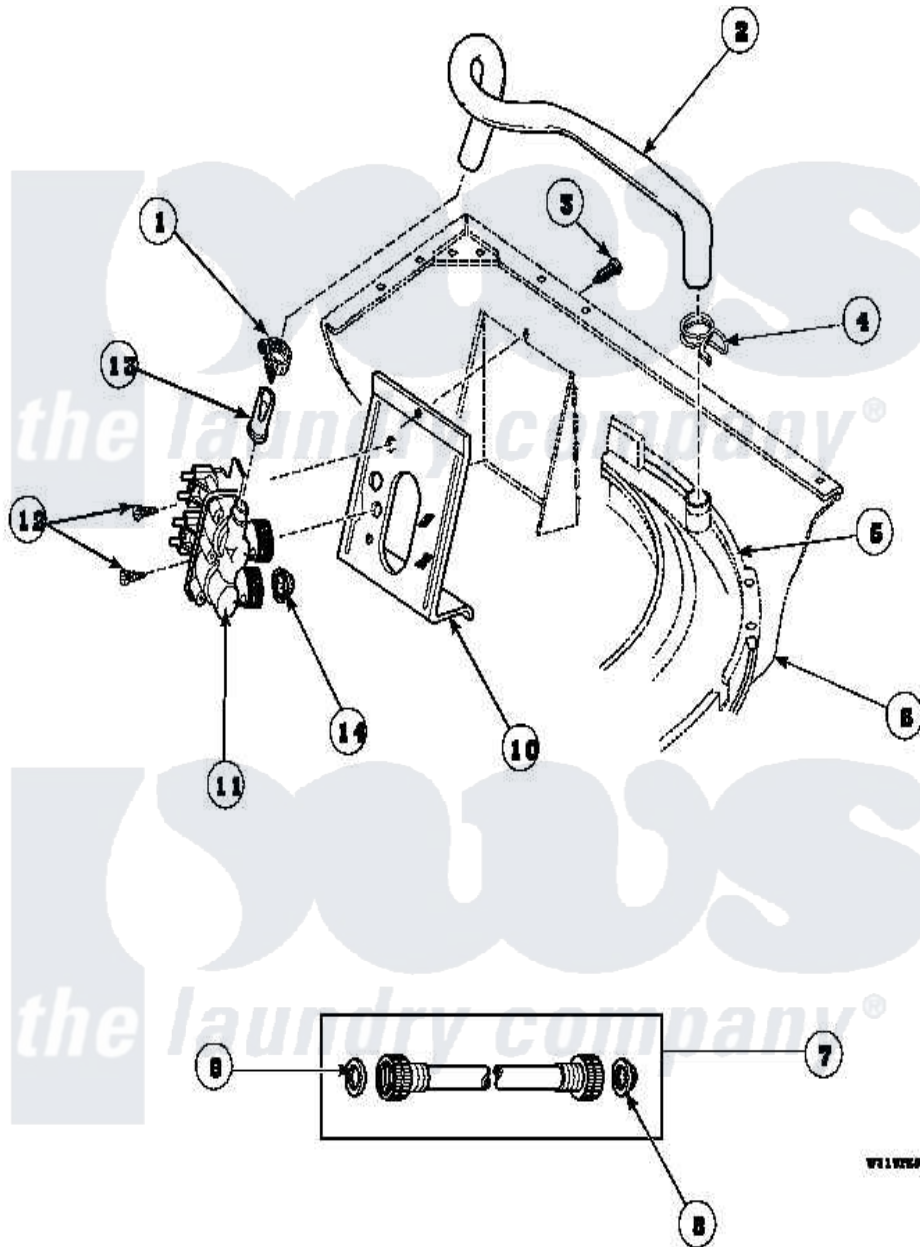

Amana LW8363L2 (BOM: PLW8363L2) 10 - INLET/FILL HOSE/MIXING VLV & MTG BRKT

Amana Residential Amana LW8363L2 (BOM: PLW8363L2) Washer Parts Parts Diagram 10 - INLET/FILL HOSE/MIXING VLV & MTG BRKT

Click on the part number to view part

Item	Original Part Number	Replaced By	Status	Part Description
1	36801	596669		Clamp, Manifold
2	35874	38155		Hose, Mix Valve To TU
3	33562	27001200		Screw
4	29210			Hose Clamp
5	36025P			Assembly, Tub Cover and Gasket
6	34475P		Not Available	CABINET
7	20617		Not Available	HOSE, INLET (8 FT)
"	28330P	202860		Inlet Hose Assembly
"	20618	21001467		Hose- 10'
8	28605	22002960		Strainer, Washer Inlet
9	20290	Y013783		Washer, Inlet Hose
10	34972	39407		Bracket, Valve
11	34963	34963P		Valve Mixing Package
12	501086	00767		Screw, 8A X 3/8 HeX Washer

12	301000	30107	Head Tapping
13	34500	22001900	Preventer, Back Flow
14	24122	22002960	Strainer, Washer Inlet