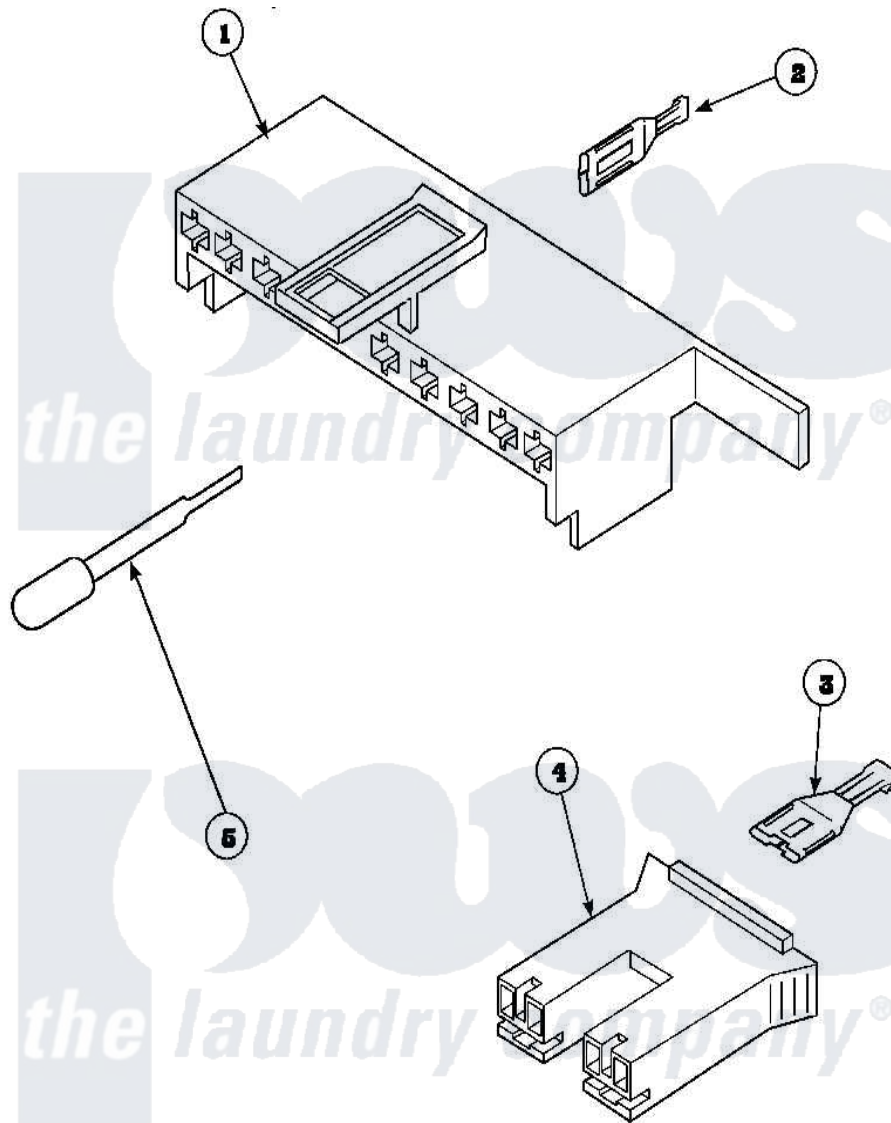

Amana LW8363L2 (BOM: PLW8363L2) 11 - MIXING VLV, CONN BLOCKS, TERM, EXTRACTOR

W1246284

Amana Residential Amana LW8363L2 (BOM: PLW8363L2) Washer Parts Parts Diagram 11 - MIXING VLV, CONN BLOCKS, TERM, EXTRACTOR
 Click on the part number to view part

Item	Original Part Number	Replaced By	Status	Part Description
1	34677			10 Circuit Plug
2	Y00188			Molex Terminal
3	Y00121		Not Available	SPADE TERMINAL(12 GAUGE) (1/4 INCH-(2) 18 GAUGE WIRES O
4	34676			Plug
"	34675		Not Available	PLUG
5	283P4			Terminal Extractor Tool
NI	35349			Assembly, Wiring Harness-Hood
"	36278			Harness, Wire