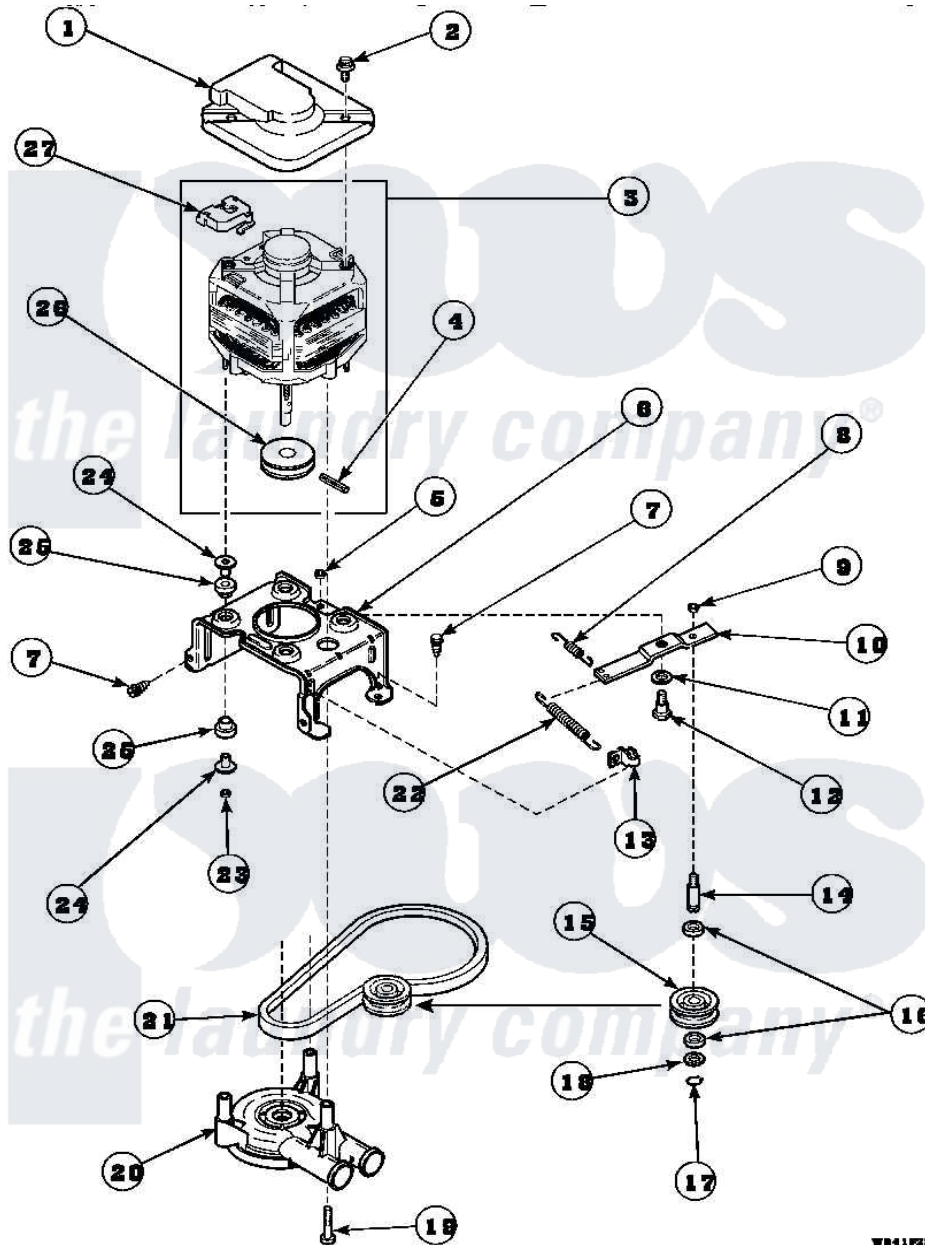

Amana LW8363L2 (BOM: PLW8363L2) 12 - MOTOR, MTG BRKT, BELT, PUMP & IDLER ASSY

Amana Residential Amana LW8363L2 (BOM: PLW8363L2) Washer Parts Diagram 12 - MOTOR, MTG BRKT, BELT, PUMP & IDLER ASSY
 Click on the part number to view part

WB11P20A

Item	Original Part Number	Replaced By	Status	Part Description
1	34754	40112301		Shield, Motor
2	36639	4312464		Screw
3	34571P	27001215		Motor W/Pulley
4	23750			Pin, Roll
5	52566	27001225		Nut, Jam Mid Lock 1/4-20
6	34890		Not Available	BRACKET,MOTOR MOUNT
"	37415P			Kit, Motor Brkt
"	37415	37415P		Kit, Motor Brkt
7	Y31645	27001200		Screw
8	30620		Not Available	SPRING,IDLER LEVER HEL
9	28803	2221070		Clamp, Nylon
10	31054	40041002		Lever, Idler
"	37443	40041002		Lever, Idler
11	81392	40054701		Washer
12	27229	40038901		Screw, 1/4-20

13	28849		Clip, Spring
14	28802		Shaft, Idler
15	28800	Not Available	WHEEL, IDLER
16	Y29443		Washer, Felt
17	23748		Ring, Retaining
18	52549		Washer, 501 ID X3/4 Odx
19	Y34565	40063701	Screw, 10-16 x 1.75
20	36863P	27001233	Pump
21	28808		Belt, Agitate And Spin
22	37366		Spring, Idler
"	37606		Spring, Idler Lever
23	35423	3400029	Nut, Adapter Plate
24	34791		Post, Mount-Motor
25	34788		Mount, Motor
26	27171	Not Available	PULLEY, MOTOR
27	35632	Not Available	SWITCH, MOTOR