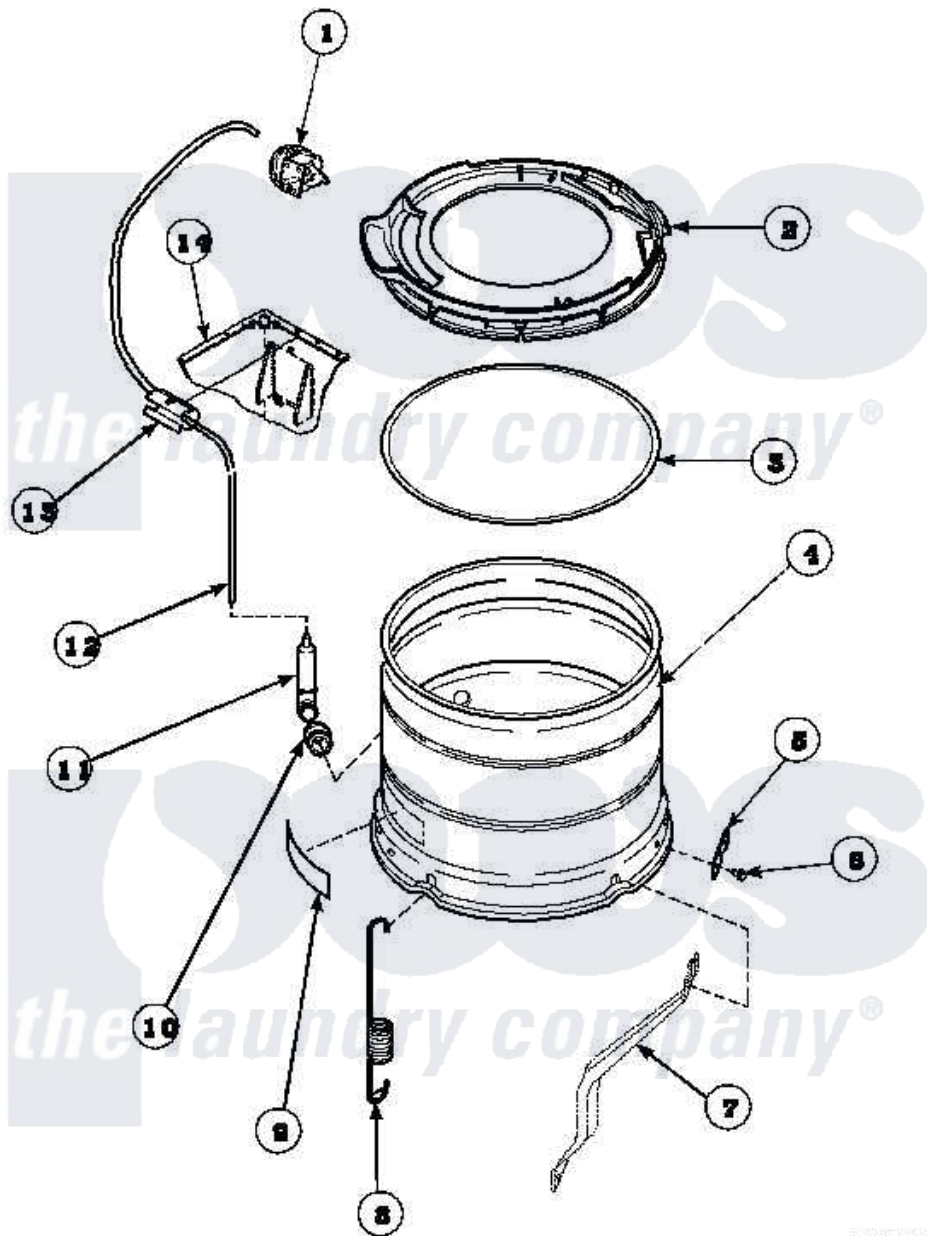

# Amana LW8363L2 (BOM: PLW8363L2) 13 - OUTER TUB/OUTER TUB COVER & PRESS HOSE

Amana Residential Amana LW8363L2 (BOM: PLW8363L2) Washer Parts Parts Diagram 13 - OUTER TUB/OUTER TUB COVER & PRESS HOSE

Click on the part number to view part

Item	Original Part Number	Replaced By	Status	Part Description
1	36045	<a href="#">40055101</a>		Switch, Pressure
2	<a href="#">36025P</a>			Assembly, Tub Cover and Gasket
3	<a href="#">32857</a>			Gasket, Tub Cover Small
4	<a href="#">34438P</a>			Assembly, Outer Tub
5	<a href="#">27926</a>			Plate, Leg .063
6	35369	<a href="#">40128701</a>		Screw, 5/16-18 X .50
7	34471		Not Available	LEG,SUPPORT
8	<a href="#">35948</a>			Spring, Leg-Large Tub
9	500049		Not Available	STICKER
10	29175	<a href="#">40037801</a>		Grommet
11	30907	<a href="#">40008501</a>		Assembly, Pressure Bulb
12	29213	<a href="#">39125</a>		Tubing 31
13	36985		Not Available	CLIP, HOSE
14	34475P		Not Available	CABINET