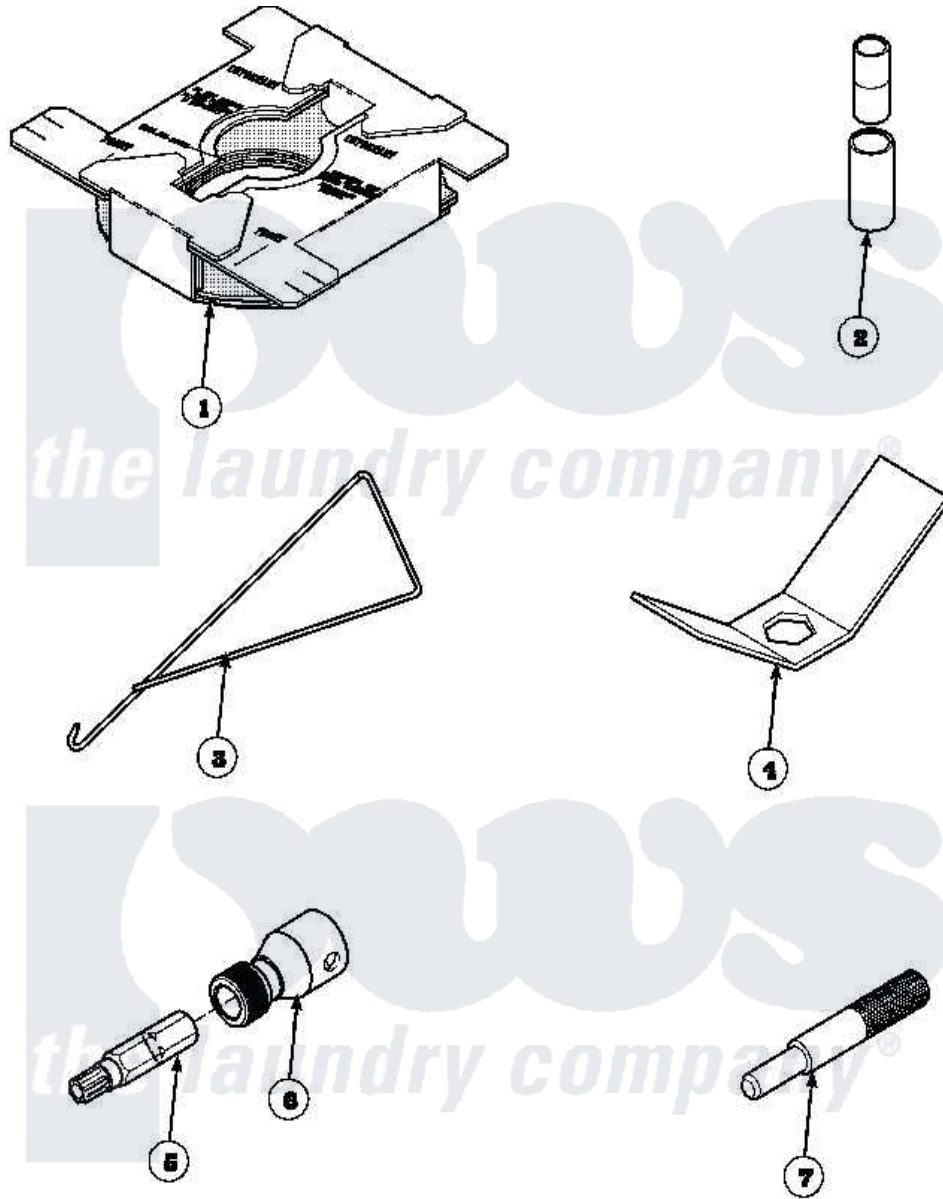

# Amana LW8363L2 (BOM: PLW8363L2) 16 - SPECIAL TOOLS

Amana Residential Amana LW8363L2 (BOM: PLW8363L2) Washer Parts Parts Diagram 16 - SPECIAL TOOLS  
 Click on the part number to view part

W1030588

Item	Original Part Number	Replaced By	Status	Part Description
1	36926		Not Available	BRACE, SHIPPING
2	<a href="#">242P4</a>			Installer, Spring
3	289P4	<a href="#">321P4</a>		Hook, Spring
4	237P4	<a href="#">306P4</a>		Hex Wrench
5	<a href="#">282P4</a>			T25 Tamper Resistant Bit
6	<a href="#">24161</a>			Torx Bit Holder
7	305P4		Not Available	TOOL, TRANSMISSION PI
NI	555P3	<a href="#">725P3</a>		Kit