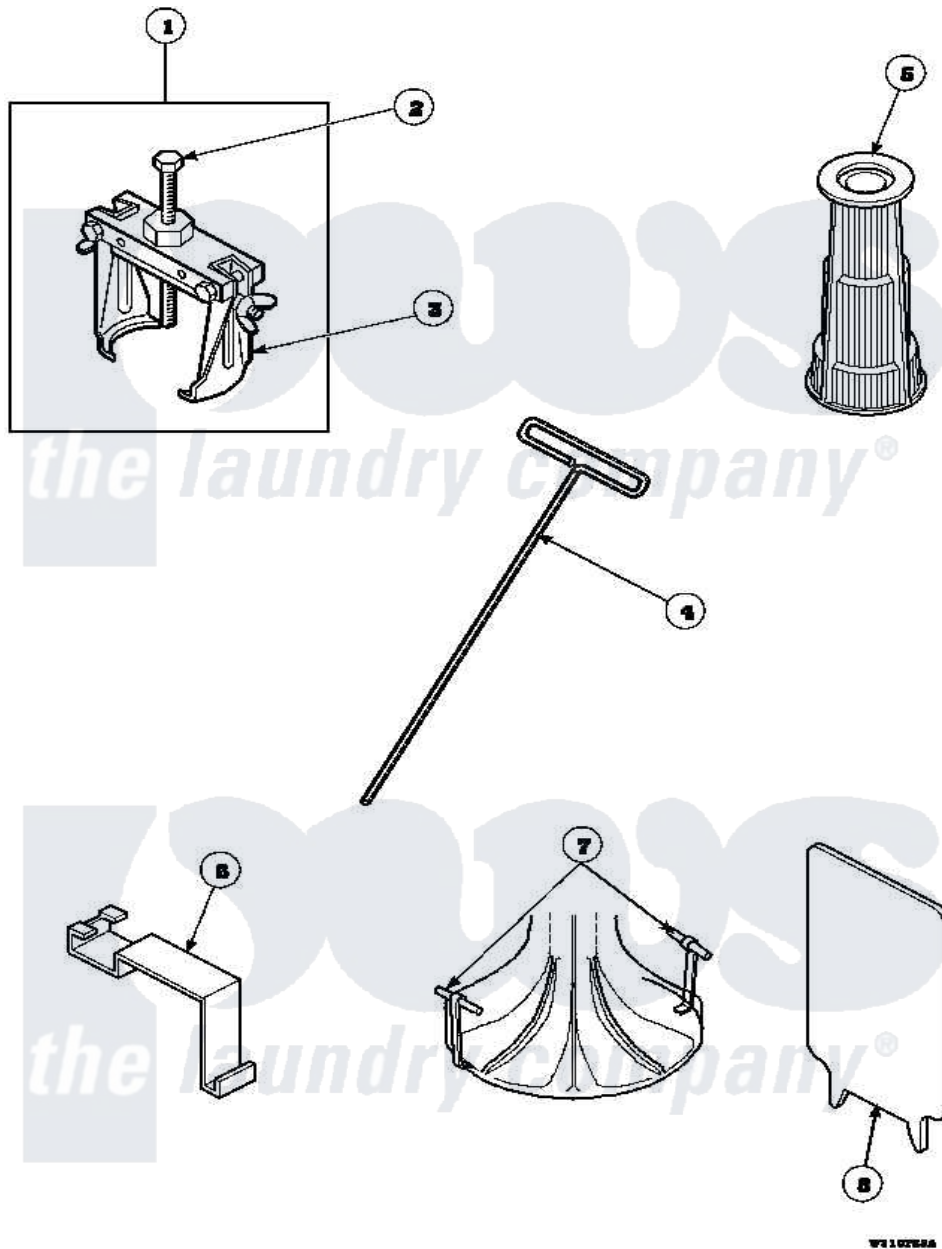

Amana LW8363L2 (BOM: PLW8363L2) 17 - SPECIAL TOOLS

Amana Residential Amana LW8363L2 (BOM: PLW8363L2) Washer Parts Parts Diagram 17 - SPECIAL TOOLS
 Click on the part number to view part

Item	Original Part Number	Replaced By	Status	Part Description
1	294P4			Bell Tool
2	294P4B			Drive Bell Bolt
3	294P4A			Jaw, Drive Bell Tool
4	291P4		Not Available	WRENCH, T - ALLEN
5	293P4			Seal Tool
6	273P4			Tub Cover Gasket Tool
7	254P4P			Agitator Hooks
8	272P4			Tool, Lid Switch Instal
NI	555P3	725P3		Kit