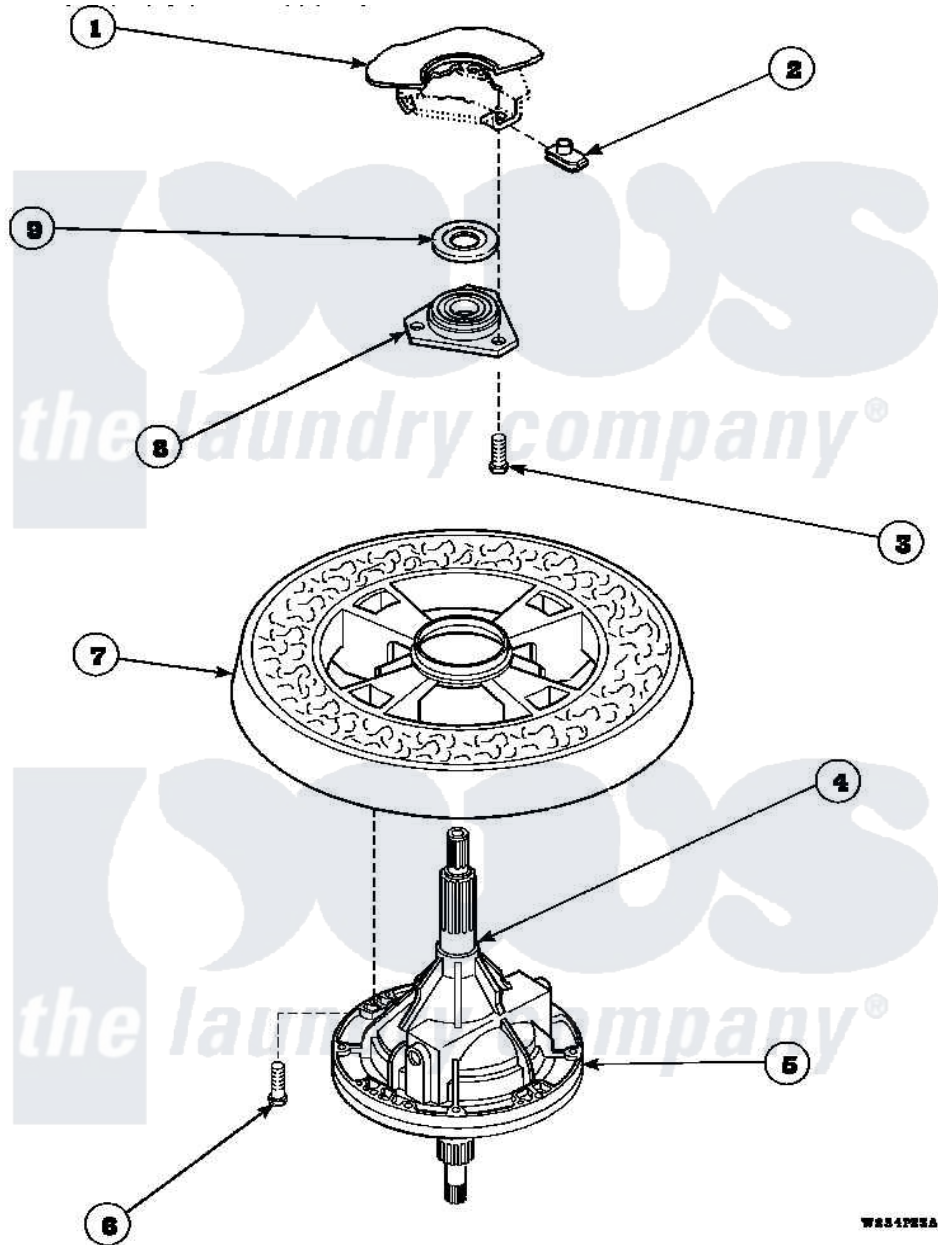

Amana LW8363L2 (BOM: PLW8363L2) 19 - TRANSMISSION ASSY AND BALANCING RING

Amana Residential Amana LW8363L2 (BOM: PLW8363L2) Washer Parts Parts Diagram 19 - TRANSMISSION ASSY AND BALANCING RING

[Click on the part number to view part](#)

Item	Original Part Number	Replaced By	Status	Part Description
1	34438P			Assembly, Outer Tub
2	27222			Nut, Retainer 5/16-18
3	36991	3400500		Bolt, 3405245 5/16-18 X 3/4
4	27604P			Never-Seeze 1 Oz Tube
5	34526P			Assembly, Transmission
6	37047		Not Available	SCREW, CAP
7	34731		Not Available	ASSY,BALANCE RING-COMPL
8	27182	40004201P		Main Bearing Assembly
9	27187			Flinger