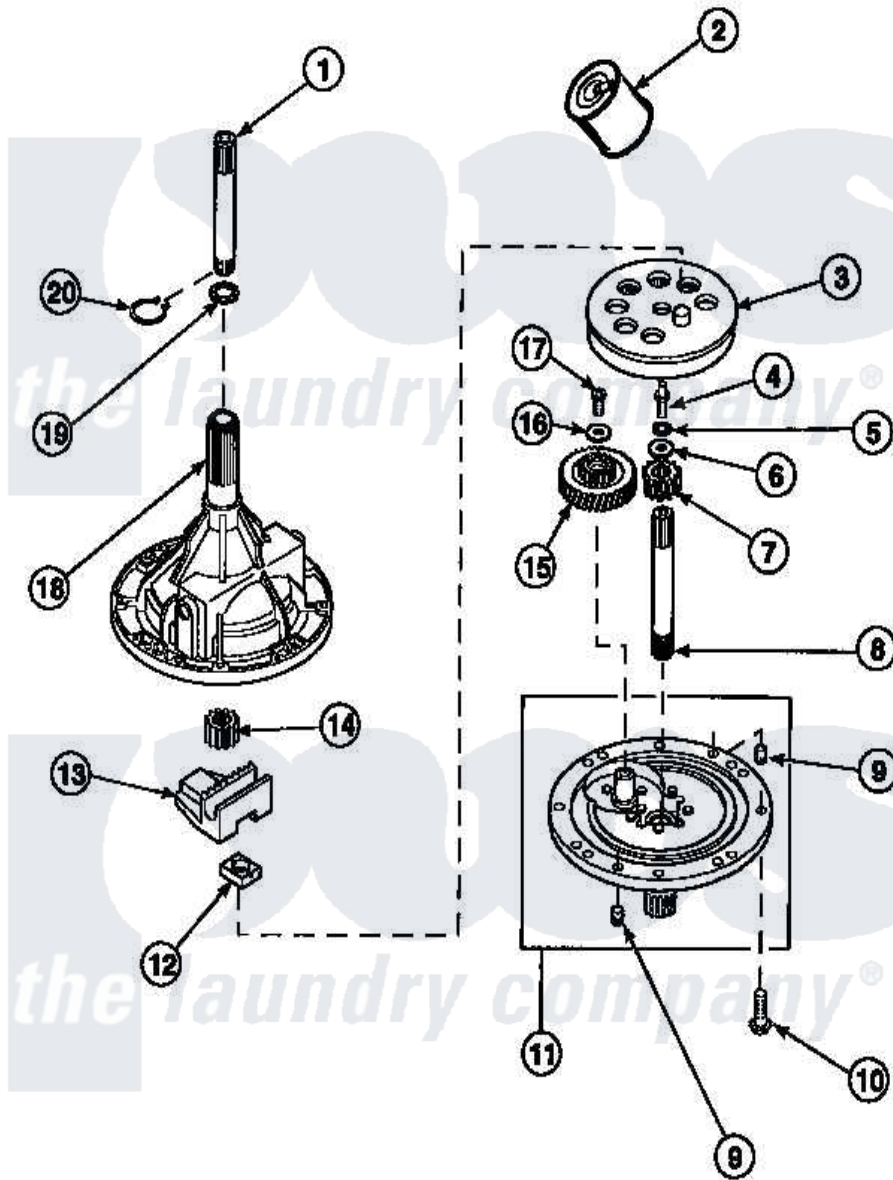

Amana LW8363L2 (BOM: PLW8363L2 B) 01 - 34526P TRANSMISSION ASSY

Amana Residential Amana LW8363L2 (BOM: PLW8363L2 B) Washer Parts Parts Diagram 01 - 34526P TRANSMISSION ASSY

[Click on the part number to view part](#)

Item	Original Part Number	Replaced By	Status	Part Description
1	Y36570			Shaft, Output
2	27243P			Oil, CW Transmission F-
3	26577			Assembly, Gear And Stud
4	27030		Not Available	SCREW, 1/4-20 SPECIAL
5	21456			Lockwasher, 1/4 Intshkp
6	26509	40041501		Washer
7	36562			Pinion, Drive
8	34853			Shaft, Input
9	27172			Pin, Dowel
10	32814		Not Available	SCREW, 1/4-20X7/8 SERRA
11	38290			Assembly, Cover
12	26493			Slide
13	Y31526			Rack
14	27003			Pinion, Agitator
15	29161			Gear, Reduction

16	29260	Not Available	WASHER
17	29273		Screw, 1/4-20 X 3/8
18	33223	Not Available	ASSY, TRANSMISSION CASE
19	35092		Washer, 3628id X 1.00 X .056
20	27197		Ring, Retaining
NI	37577P	Not Available	SEALANT