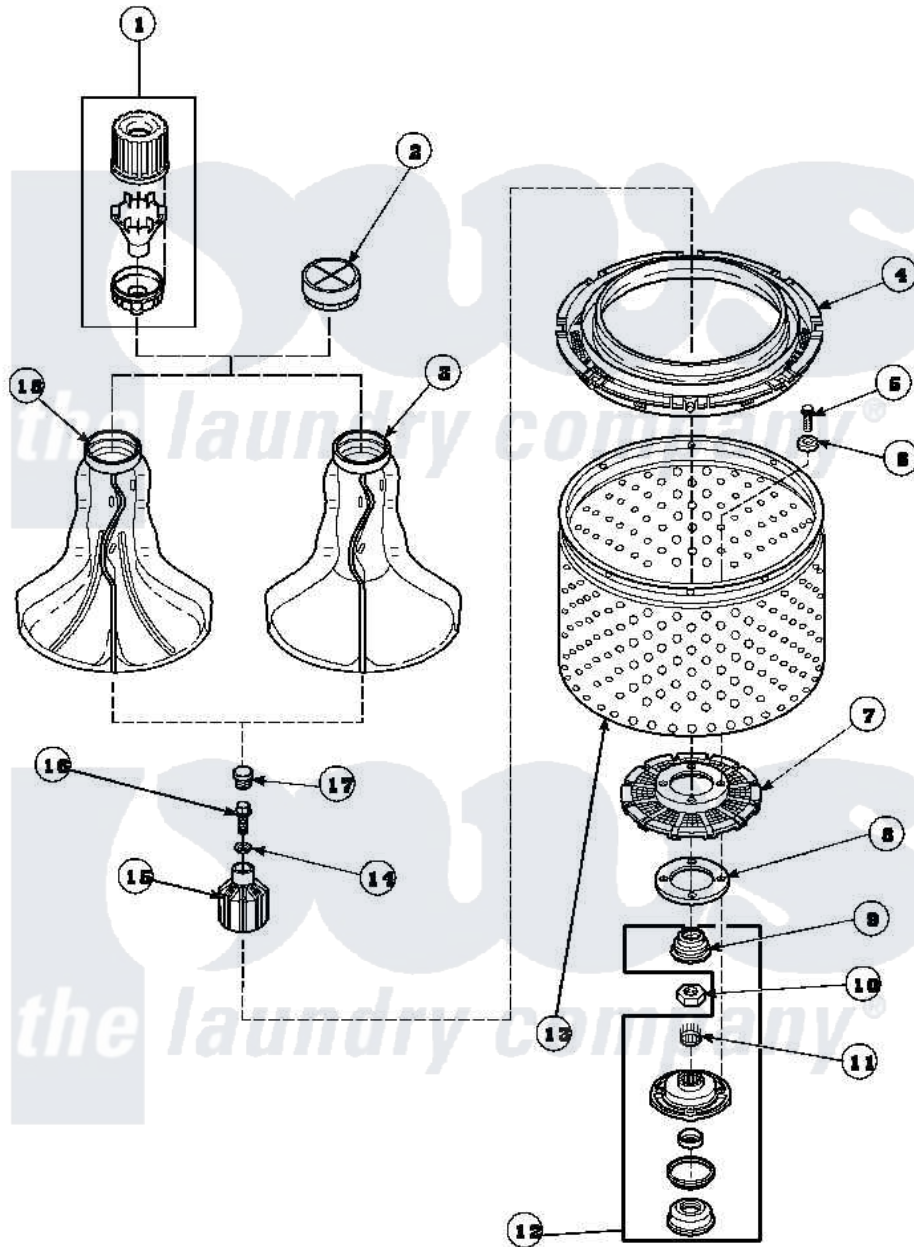

**Amana LW8363L2 (BOM: PLW8363L2 B) 03 - AGITATOR/DRIVE  
BELL/SEAL KIT/TUB & HUB**

Amana Residential Amana LW8363L2 (BOM: PLW8363L2 B) Washer Parts Parts Diagram 03 - AGITATOR/DRIVE  
BELL/SEAL KIT/TUB & HUB  
Click on the part number to view part

Item	Original Part Number	Replaced By	Status	Part Description
1	36542	<a href="#">40002101W</a>		Assembly, Fabric Softner
2	<a href="#">36515</a>			Cap, Agitator
3	36507	<a href="#">40000501W</a>		Agitator, Flex Vane
4	<a href="#">35035</a>			Guard, Clothes
5	27202	<a href="#">W10116787</a>		Screw
6	<a href="#">28094</a>			Gasket
7	32998	<a href="#">39371</a>		Filter Lin
9	36425	<a href="#">40016101</a>		Seal, Bell Drive
10	Y29220	<a href="#">40016301</a>		Nut, Lock
11	29728	<a href="#">40008301</a>		Insert, Spline
12	495P3	<a href="#">R9900552</a>		Hub And Seal
13	33501P	<a href="#">R9900144</a>		Kit- Wash
14	<a href="#">36472</a>			O-Ring
15	36443P	<a href="#">R9900189</a>		Kit, Drive Bell And Seal
16	34288	<a href="#">40065102</a>		Screw, Shoulder 1/4