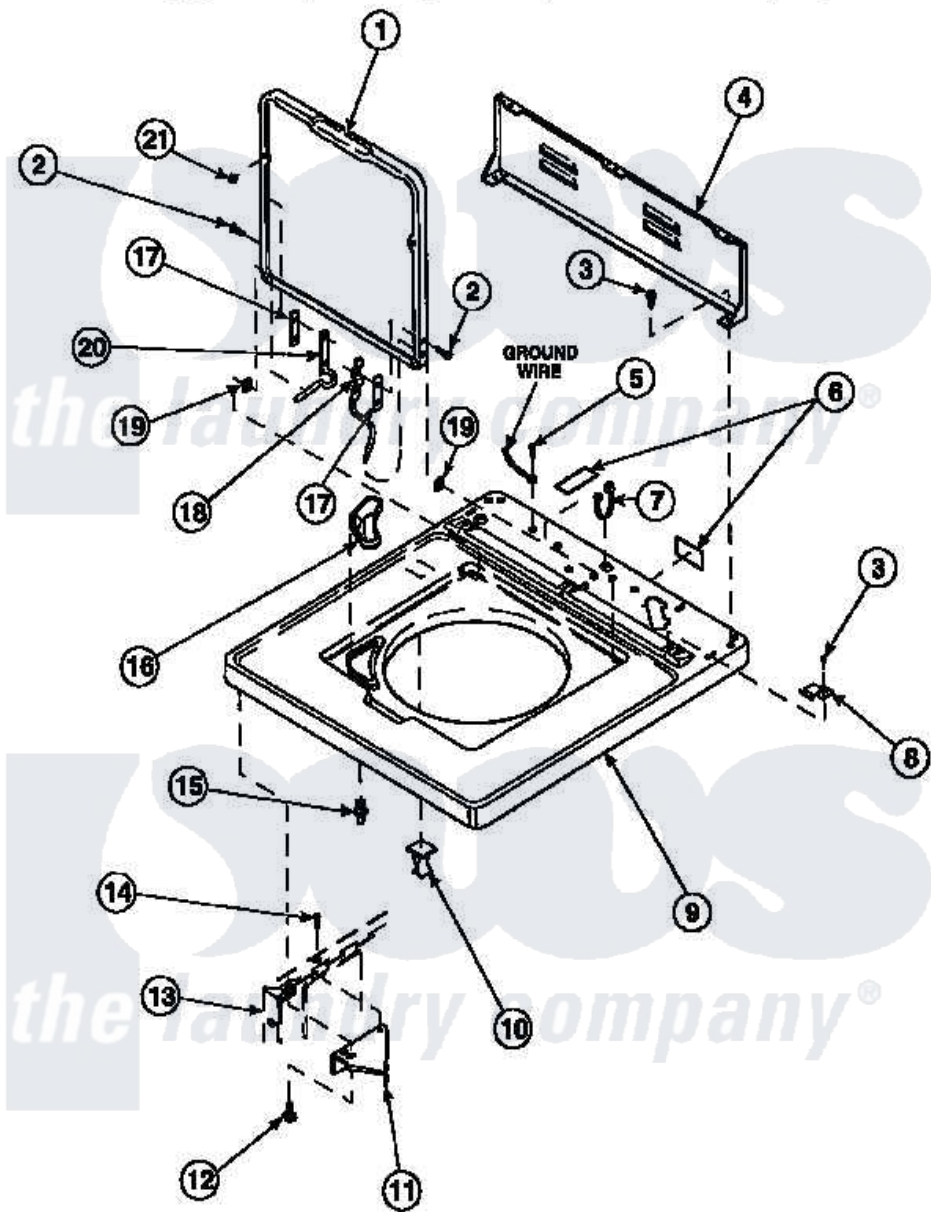

Amana LW8363L2 (BOM: PLW8363L2 B) 05 - CAB TOP/LOADING DR & CTRL HOOD REAR PAN

Amana Residential Amana LW8363L2 (BOM: PLW8363L2 B) Washer Parts Parts Diagram 05 - CAB TOP/LOADING DR & CTRL HOOD REAR PAN

[Click on the part number to view part](#)

Item	Original Part Number	Replaced By	Status	Part Description
1	33541P		Not Available	LID
2	34337	W10119828		Screw, Lid Hinge Mounting
3	23962	W10116760		Screw
4	34903		Not Available	PANEL, BACK HOOD (USE 37782)
5	52909			Screw, 10B-16 X 1/2 HeX
6	24903		Not Available	STICKER,DISCONNECT POW
7	21903	211881		Grommet, Cord Part Not Used-Gas Models Only
8	35887	40063901		Clip, Hold Down
9	34902P		Not Available	TOP
10	36519		Not Available	CLIP
11	36034			Bracket, Director-Module
12	Y31644	27001200		Screw
13	34475P		Not Available	CABINET

14	36035	Not Available	SCREW,8-18X3/8 PHIL FLT HD
15	56534		Barrel, Support
16	34776	Not Available	DISPENSER,BLEACH
17	34338		Gasket, Hinge
18	36437		Hinge, Lid R
19	33446	40008201	Bushing, Hinge
20	36513		Hinge, Left
21	21685	40038001	Bumper
NI	26594P		Grease, Silicone - 2 Oz Tube