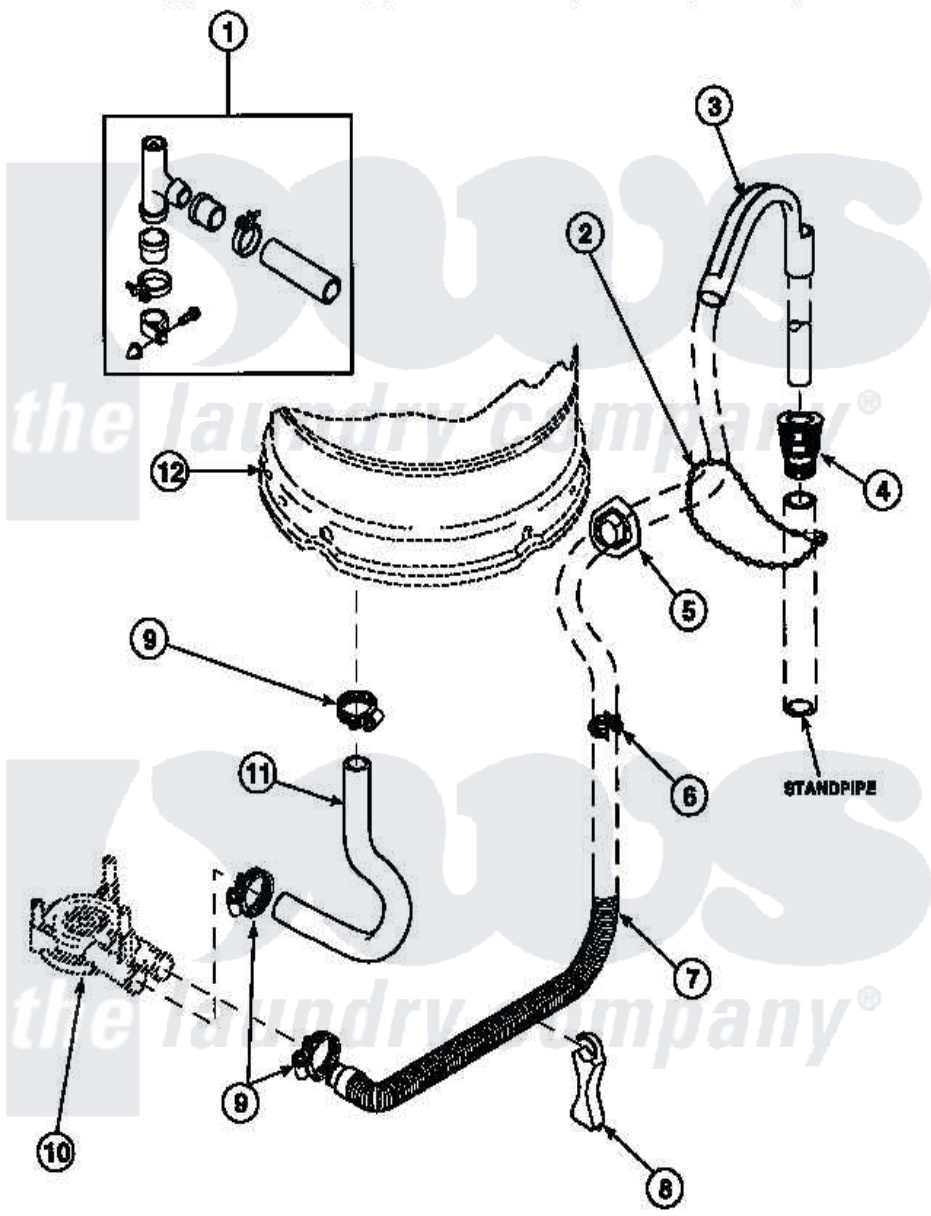

Amana LW8363L2 (BOM: PLW8363L2 B) 06 - DRAIN HOSE AND SIPHON BREAK

Amana Residential Amana LW8363L2 (BOM: PLW8363L2 B) Washer Parts Parts Diagram 06 - DRAIN HOSE AND SIPHON BREAK

[Click on the part number to view part](#)

Item	Original Part Number	Replaced By	Status	Part Description
1	562P3	76660		Break-Sphn
2	33489	8539404		Tie-Wire
3	33615	22003814		Retainer, Drain Hose
4	36878	40008101		Adapter, Standpipe
5	32219			Relief, Strain
6	36014			Clip, Retainer-Hose
7	37245	40053901		Hose, Drain
8	36522			Hose Support
9	36802	285655		Clamp, Hose
10	36863P	27001233		Pump
11	35753			Hose, Tub To Pump-Ddp
12	34438P			Assembly, Outer Tub