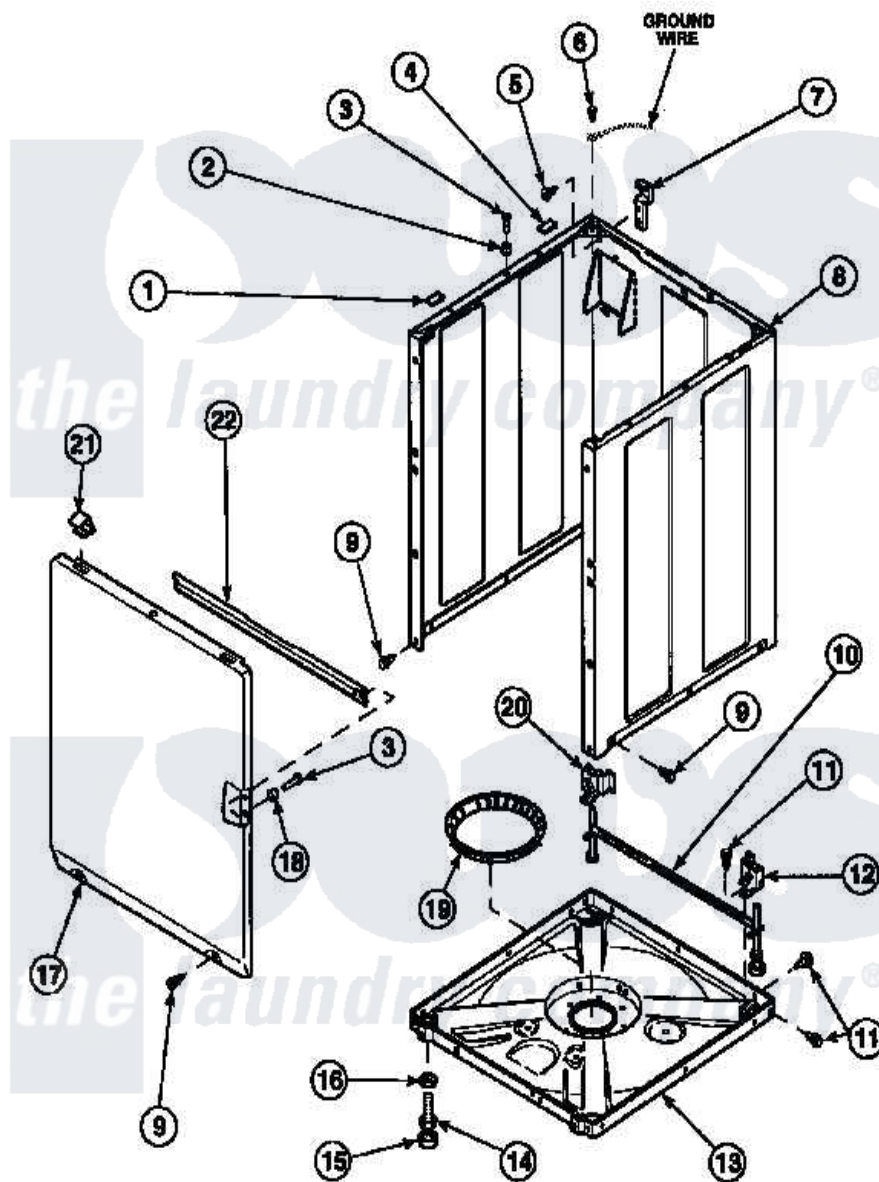

# Amana LW8363L2 (BOM: PLW8363L2 B) 07 - FRONT PANEL, BASE ASSY AND CABINET ASSY

Amana Residential Amana LW8363L2 (BOM: PLW8363L2 B) Washer Parts Parts Diagram 07 - FRONT PANEL, BASE ASSY AND CABINET ASSY  
 Click on the part number to view part

Item	Original Part Number	Replaced By	Status	Part Description
1	<a href="#">Y56128</a>			Pad, Bumper
2	56079	<a href="#">505187</a>		Locator, Panel
3	32671	<a href="#">Y014874</a>		Screw, Idler Arm And Sleeve
4	<a href="#">36226</a>			Pad, Bumper .25
5	34499		Not Available	SCREW, No.10B X 1/4 TAP IN HX
6	23962	<a href="#">W10116760</a>		Screw
7	<a href="#">Y27103</a>			Hinge, Hold-Down Lug
8	34475P		Not Available	CABINET
9	27196	<a href="#">27001200</a>		Screw
10	<a href="#">34443</a>			Assembly, Leg And Stabilizer
11	35148		Not Available	SCREW, 1/4-14 X 3/8 HX HD
12	36036		Not Available	BRACKET, SLL-RIGHT
13	<a href="#">36599P</a>			Assembly Nut/ Leg Base
14	Y34319	<a href="#">22003428</a>		Leg, Adjustable

15	34318	<a href="#">40016001</a>	Foot, Rubber
16	Y21899	<a href="#">40038101</a>	Nut, Leg
17	34656P		Not Available NOT GOOD No. SEE NOTE PNL, FRONT
18	<a href="#">28102</a>		Locator, Panel
19	36108		Not Available SNUBBER PAD & ISOLATOR
20	<a href="#">36037</a>		Bracket, SII-Left
21	<a href="#">35865</a>		Clip, Hold-Down Front Panel
22	Y35097		Not Available BRACE, FRT PNL