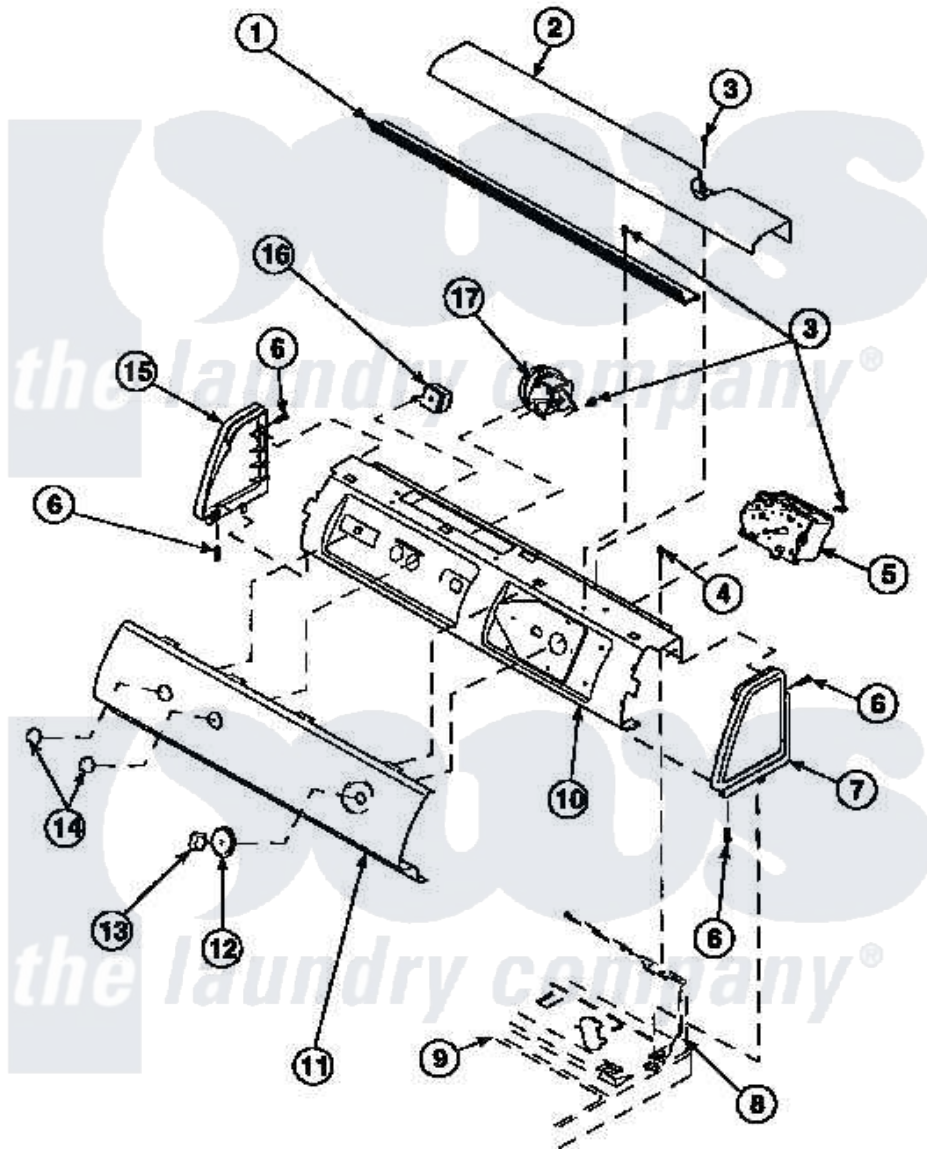

Amana LW8363L2 (BOM: PLW8363L2 B) 08 - GRAPHIC PANEL, CTRL
MTG PLATE AND CTRLS

Amana Residential Amana LW8363L2 (BOM: PLW8363L2 B) Washer Parts Parts Diagram 08 - GRAPHIC PANEL, CTRL
MTG PLATE AND CTRLS

Click on the part number to view part

Item	Original Part Number	Replaced By	Status	Part Description
1	Y34826		Not Available	DIFFUSER,LAMP-CLEAR
3	23962	W10116760		Screw
4	34904	489355		Screw, 8 X 1/2
6	501086	90767		Screw, 8A X 3/8 HeX Washer Head Tapping
7	34817		Not Available	END CAP(RIGHT)
8	34903		Not Available	PANEL, BACK HOOD (USE 37782)
10	34821		Not Available	CONTROL MOUNTING PLATE
12	36700		Not Available	TIMER KNOB SKIRT
14	36701		Not Available	KNOB, TEMP
15	34818		Not Available	END CAP(LEFT)
17	36045	40055101		Switch, Pressure