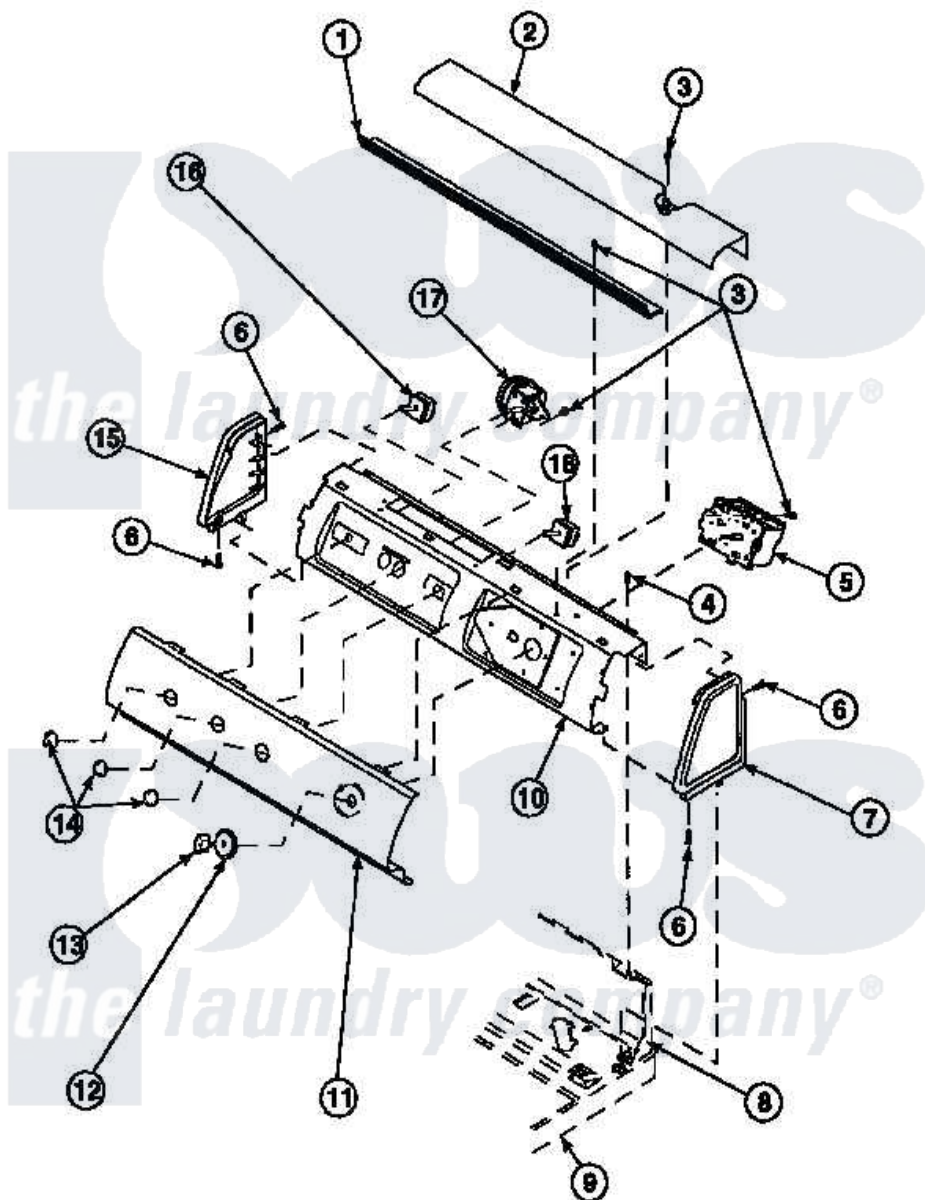

Amana LW8363L2 (BOM: PLW8363L2 B) 09 - GRAPHIC PANEL, CTRL
MTG PLATE AND CTRLS

Amana Residential Amana LW8363L2 (BOM: PLW8363L2 B) Washer Parts Parts Diagram 09 - GRAPHIC PANEL, CTRL
MTG PLATE AND CTRLS

[Click on the part number to view part](#)

Item	Original Part Number	Replaced By	Status	Part Description
1	Y34826		Not Available	DIFFUSER,LAMP-CLEAR
2	34824		Not Available	TOP COVER
3	23962	W10116760		Screw
4	34904	489355		Screw, 8 X 1/2
5	36607			Timer, 4 Cycle
6	501086	90767		Screw, 8A X 3/8 HeX Washer Head Tapping
7	34817		Not Available	END CAP(RIGHT)
8	34903		Not Available	PANEL, BACK HOOD (USE 37782)
9	34902P		Not Available	TOP
10	34821		Not Available	CONTROL MOUNTING PLATE
11	37779		Not Available	GRAPHIC PANEL MODELS L
12	36700		Not Available	TIMER KNOB SKIRT
13	35333		Not Available	TIMER KNOB

14	36701		Not Available	KNOB, TEMP
15	34818		Not Available	END CAP(LEFT)
16	36335	40046601		Switch, Temperature Select
17	36045	40055101		Switch, Pressure
18	35118	40039501		Switch, Speed