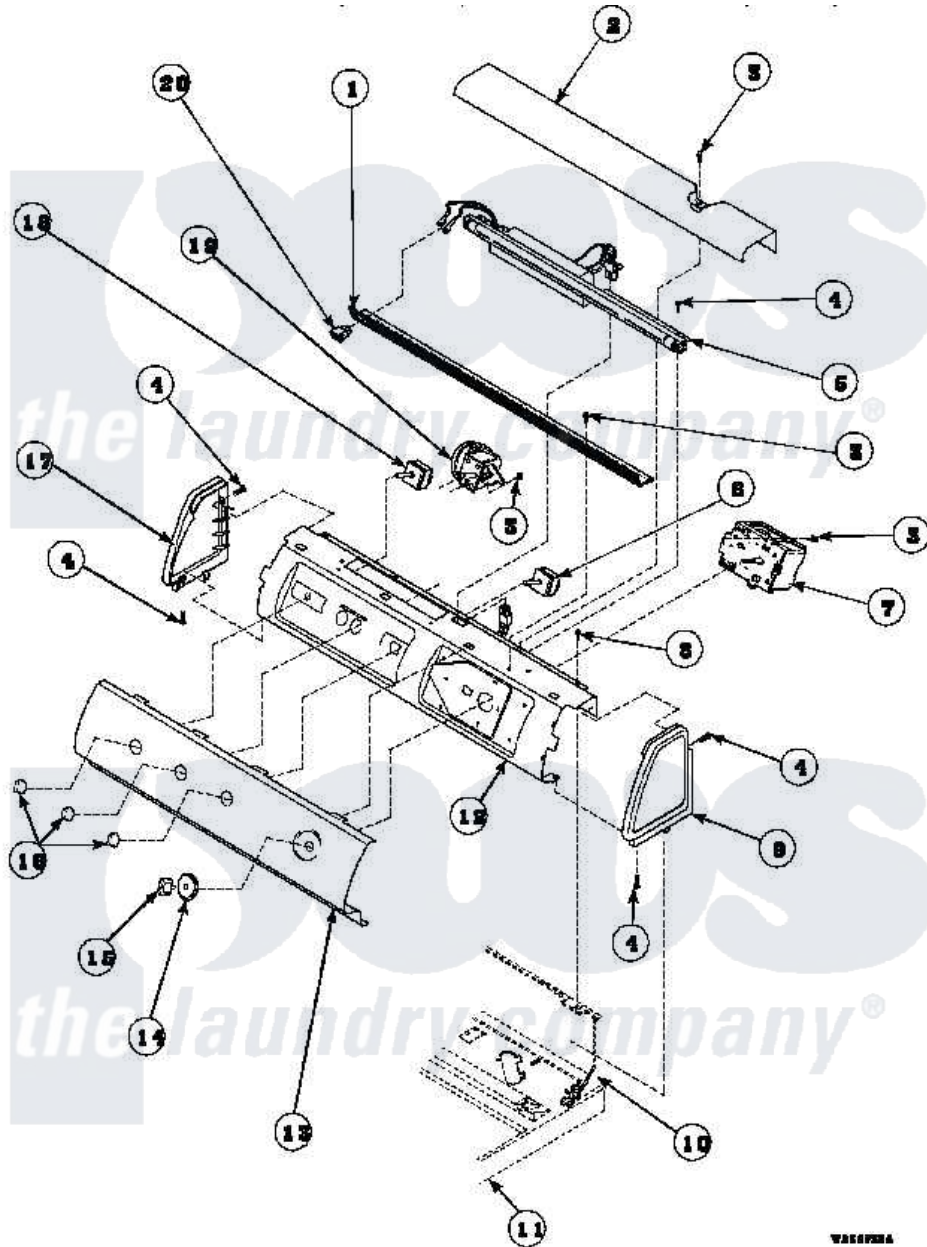

**Amana LW8363L2 (BOM: PLW8363L2 B) 10 - GRAPHIC PANEL, CTRL
MTG PLATE AND CTRLS**

Amana Residential Amana LW8363L2 (BOM: PLW8363L2 B) Washer Parts Parts Diagram 10 - GRAPHIC PANEL, CTRL
MTG PLATE AND CTRLS

[Click on the part number to view part](#)

Item	Original Part Number	Replaced By	Status	Part Description
2	34824		Not Available	TOP COVER
3	23962	W10116760		Screw
4	501086	90767		Screw, 8A X 3/8 HeX Washer Head Tapping
6	35118	40039501		Switch, Speed
8	34904	489355		Screw, 8 X 1/2
9	34817		Not Available	END CAP(RIGHT)
10	34903		Not Available	PANEL, BACK HOOD (USE 37782)
12	34821		Not Available	CONTROL MOUNTING PLATE
14	36700		Not Available	TIMER KNOB SKIRT
15	35333		Not Available	TIMER KNOB
16	36701		Not Available	KNOB, TEMP
17	34818		Not Available	END CAP(LEFT)
18	36335	40046601		Switch, Temperature Select