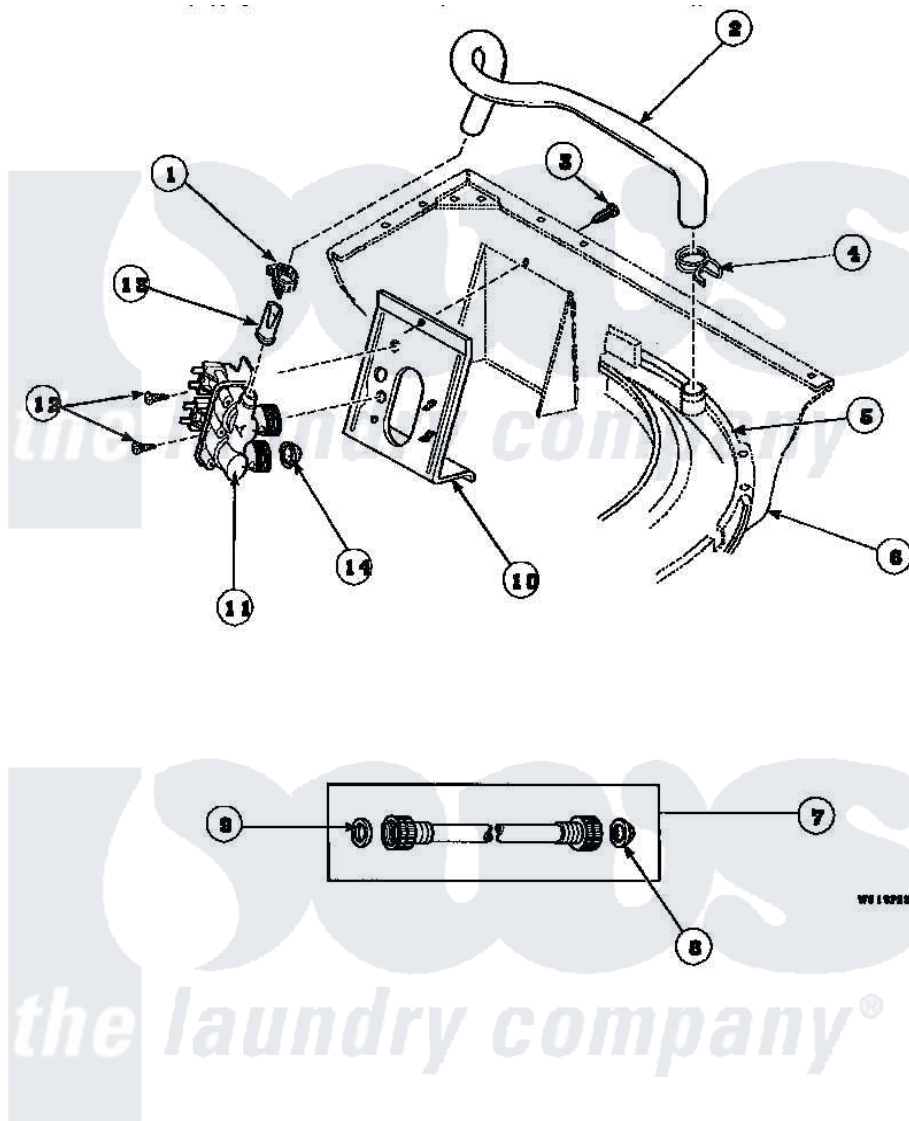

Amana LW8363L2 (BOM: PLW8363L2 B) 11 - INLET HOSE, FILL HOSE & MIXING VLV BRKT

Amana Residential Amana LW8363L2 (BOM: PLW8363L2 B) Washer Parts Parts Diagram 11 - INLET HOSE, FILL HOSE & MIXING VLV BRKT
 Click on the part number to view part

Item	Original Part Number	Replaced By	Status	Part Description
1	36801	596669		Clamp, Manifold
2	35874	38155		Hose, Mix Valve To TU
3	33562	27001200		Screw
4	29210			Hose Clamp
5	36025P			Assembly, Tub Coverand Gasket
6	34475P		Not Available	CABINET
7	20617		Not Available	HOSE, INLET (8 FT)
"	28330P	202860		Inlet Hose Assembly
"	20618	21001467		Hose- 10'
8	28605	22002960		Strainer, Washer Inlet
9	20290	Y013783		Washer, Inlet Hose
10	34972	39407		Bracket, Valve
11	34963	34963P		Valve Mixing Package
12	501086	00767		Screw, 8A X 3/8 HeX Washer

12	301000	30707	Head Tapping
13	34500	22001900	Preventer, Back Flow
14	24122	22002960	Strainer, Washer Inlet