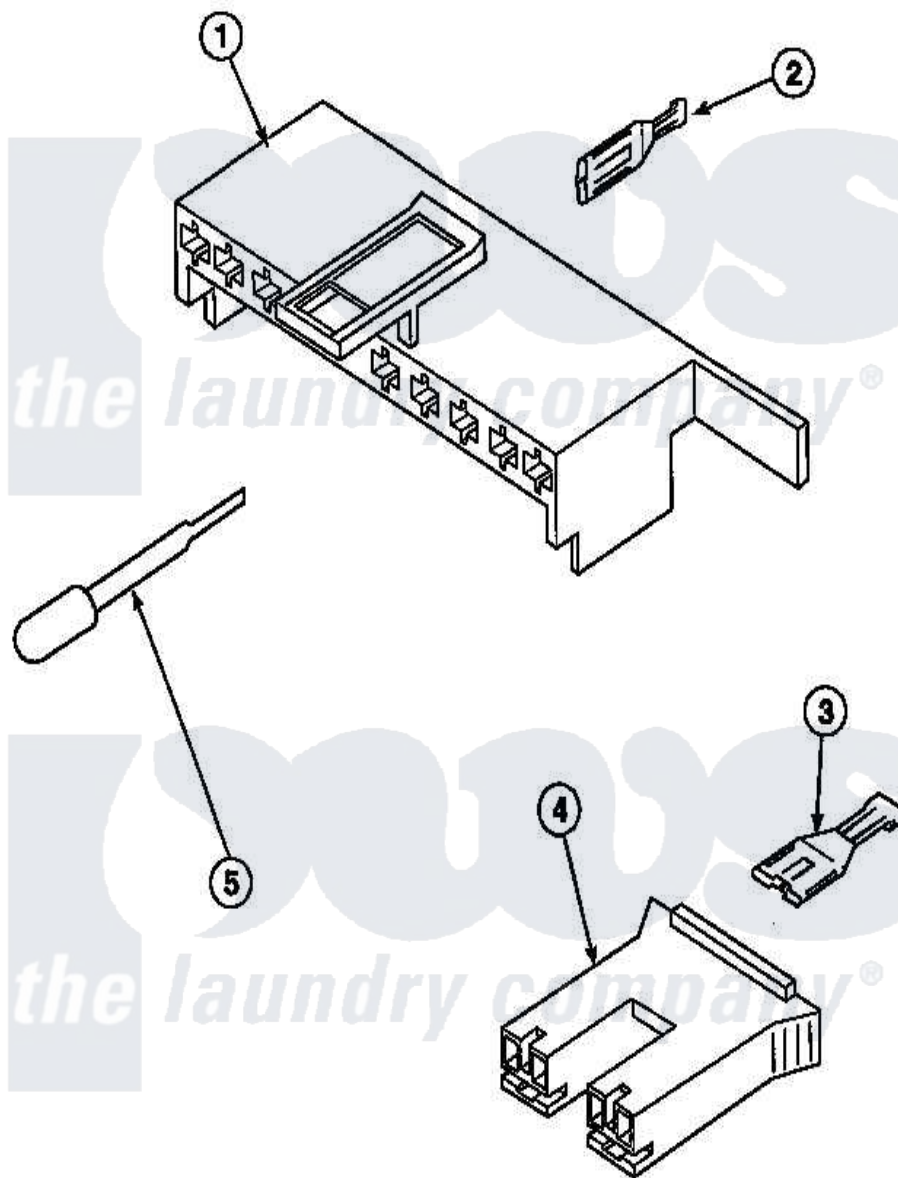

**Amana LW8363L2 (BOM: PLW8363L2 B) 12 - MIXING VALVE & MOTOR
CONN BLOCKS, TERM**

Amana Residential Amana LW8363L2 (BOM: PLW8363L2 B) Washer Parts Parts Diagram 12 - MIXING VALVE & MOTOR CONN BLOCKS, TERM
Click on the part number to view part

Item	Original Part Number	Replaced By	Status	Part Description
1	34677			10 Circuit Plug
2	Y00188			Molex Terminal
3	Y00121		Not Available	SPADE TERMINAL(12 GAUGE) (1/4 INCH-(2) 18 GAUGE WIRES O
4	34676			Plug
"	34675		Not Available	PLUG
5	283P4			Terminal Extractor Tool
NI	36484			Harness Hood
"	35349			Assembly, Wiring Harness-Hood
"	35350			Assembly, Wiring Harness-Hood
"	36278			Harness, Wire