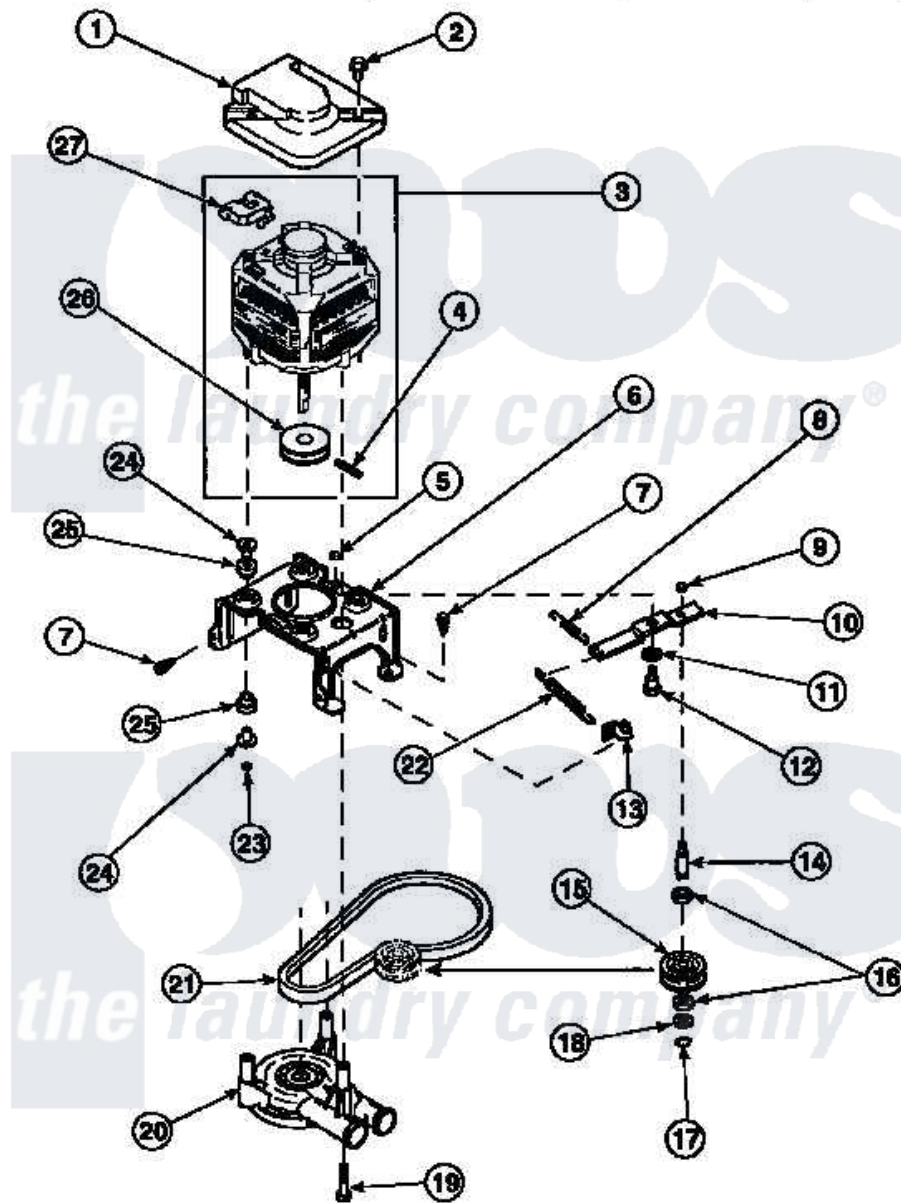

Amana LW8363L2 (BOM: PLW8363L2 B) 13 - MOTOR, MTG BRKT, BELT, PUMP & IDLER ASSY

Amana Residential Amana LW8363L2 (BOM: PLW8363L2 B) Washer Parts Parts Diagram 13 - MOTOR, MTG BRKT, BELT, PUMP & IDLER ASSY
 Click on the part number to view part

Item	Original Part Number	Replaced By	Status	Part Description
1	34754	40112301		Shield, Motor
2	36639	4312464		Screw
3	34571P	27001215		Motor W/Pulley
4	23750			Pin, Roll
5	52566	27001225		Nut, Jam Mid Lock 1/4-20
6	34890		Not Available	BRACKET,MOTOR MOUNT
"	37415P			Kit, Motor Brkt
"	37415	37415P		Kit, Motor Brkt
7	Y31645	27001200		Screw
8	30620		Not Available	SPRING,IDLER LEVER HEL
9	28803	2221070		Clamp, Nylon
10	31054	40041002		Lever, Idler
"	37443	40041002		Lever, Idler
11	81392	40054701		Washer
12	27229	40038901		Screw, 1/4-20

13	28849		Clip, Spring
14	28802		Shaft, Idler
15	28800	Not Available	WHEEL, IDLER
16	Y29443		Washer, Felt
17	23748		Ring, Retaining
18	52549		Washer, 501 ID X3/4 Odx
19	Y34565	40063701	Screw, 10-16 x 1.75
20	36863P	27001233	Pump
21	28808		Belt, Agitate And Spin
22	37366		Spring, Idler
"	37606		Spring, Idler Lever
23	35423	3400029	Nut, Adapter Plate
24	34791		Post, Mount-Motor
25	34788		Mount, Motor
26	27171	Not Available	PULLEY, MOTOR
27	35632	Not Available	SWITCH, MOTOR