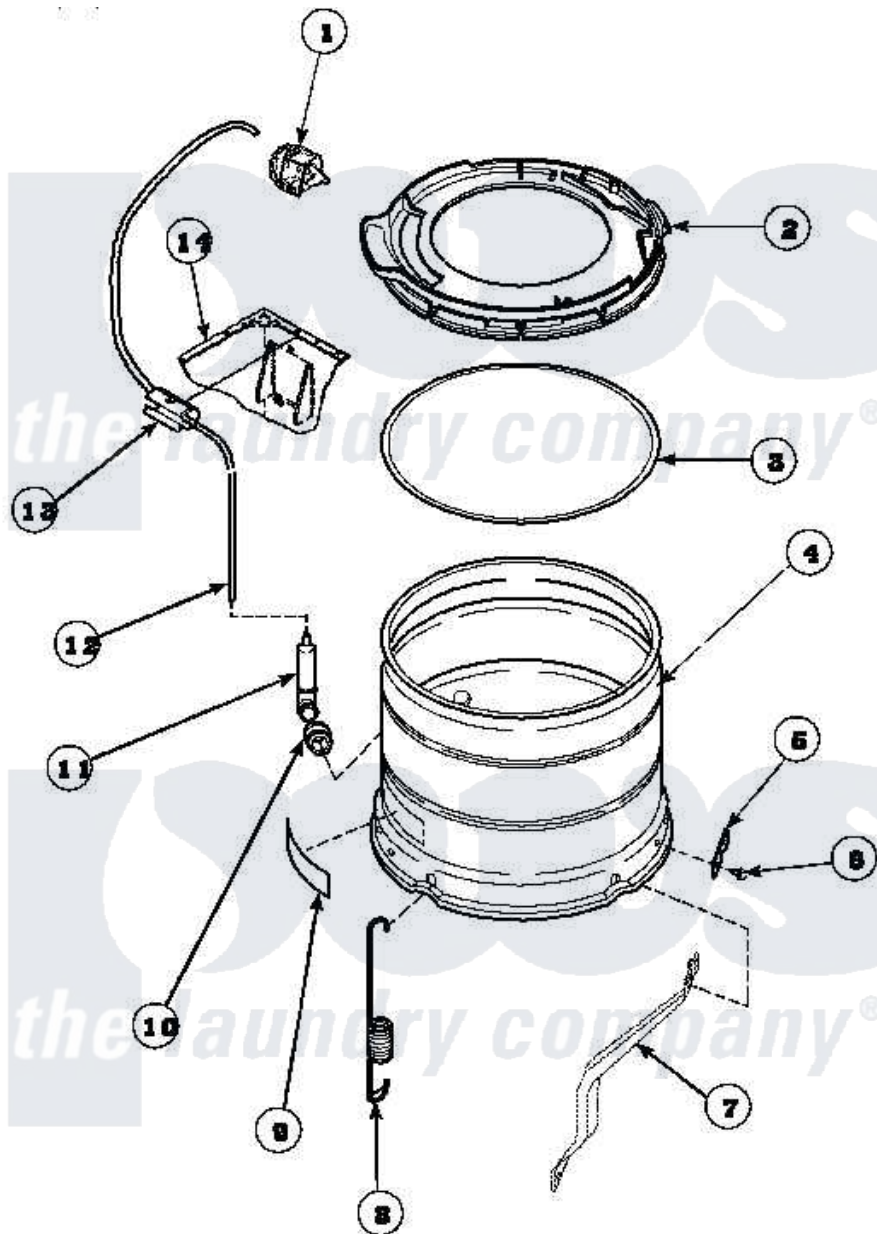

Amana LW8363L2 (BOM: PLW8363L2 B) 14 - OUTER TUB/OUTER TUB COVER & PRESS HOSE

Amana Residential Amana LW8363L2 (BOM: PLW8363L2 B) Washer Parts Parts Diagram 14 - OUTER TUB/OUTER TUB COVER & PRESS HOSE
Click on the part number to view part

Item	Original Part Number	Replaced By	Status	Part Description
1	36045	40055101		Switch, Pressure
2	36025P			Assembly, Tub Cover and Gasket
3	32857			Gasket, Tub Cover Small
4	34438P			Assembly, Outer Tub
5	27926			Plate, Leg .063
6	35369	40128701		Screw, 5/16-18 X .50
7	34471		Not Available	LEG,SUPPORT
8	35948			Spring, Leg-Large Tub
9	500049		Not Available	STICKER
10	29175	40037801		Grommet
11	30907	40008501		Assembly, Pressure Bulb
12	29213	39125		Tubing 31
13	36985		Not Available	CLIP, HOSE
14	34475P		Not Available	CABINET