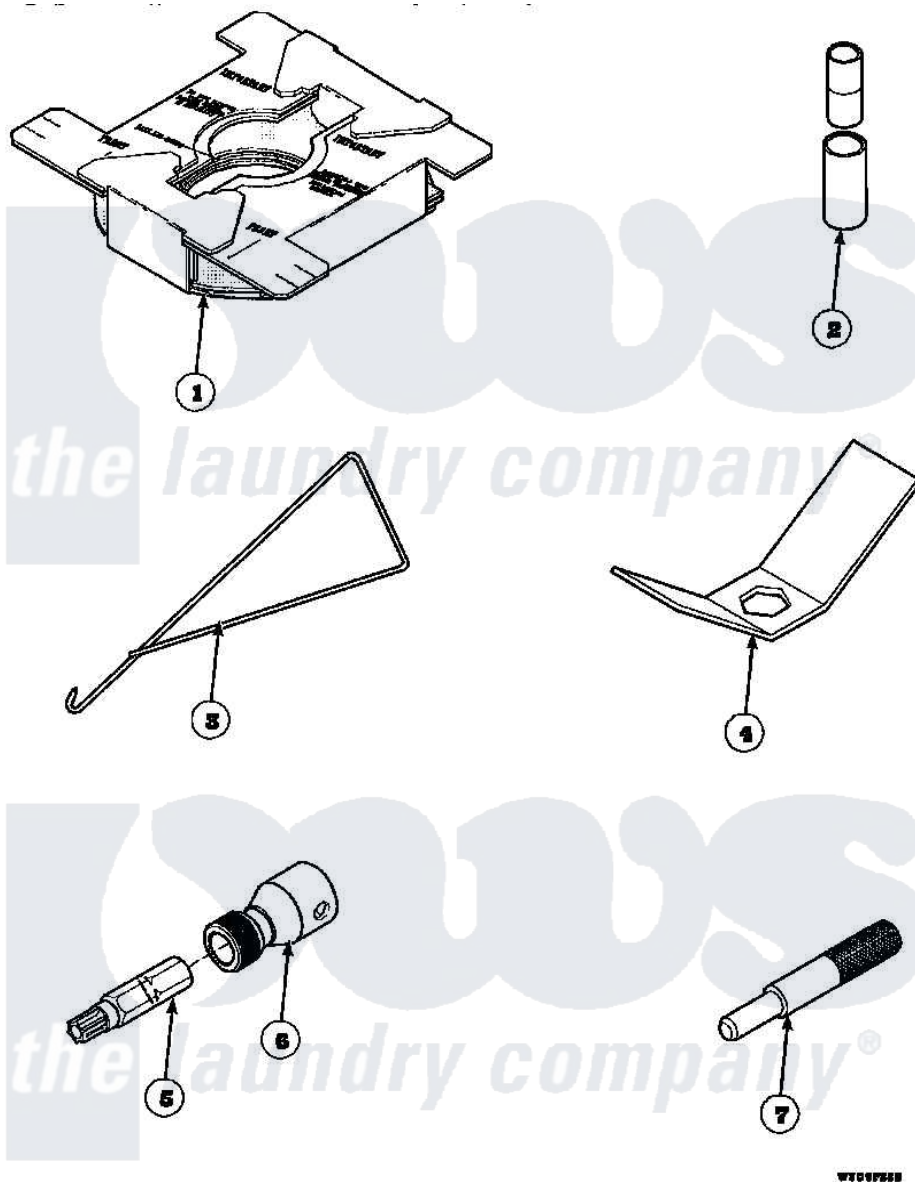

# Amana LW8363L2 (BOM: PLW8363L2 B) 17 - SPECIAL TOOLS

Amana Residential Amana LW8363L2 (BOM: PLW8363L2 B) Washer Parts Parts Diagram 17 - SPECIAL TOOLS  
 Click on the part number to view part

Item	Original Part Number	Replaced By	Status	Part Description
1	36926		Not Available	BRACE, SHIPPING
2	<a href="#">242P4</a>			Installer, Spring
3	289P4	<a href="#">321P4</a>		Hook, Spring
4	237P4	<a href="#">306P4</a>		Hex Wrench
5	<a href="#">282P4</a>			T25 Tamper Resistant Bit
6	<a href="#">24161</a>			Torx Bit Holder
7	305P4		Not Available	TOOL, TRANSMISSION PI
NI	555P3	<a href="#">725P3</a>		Kit