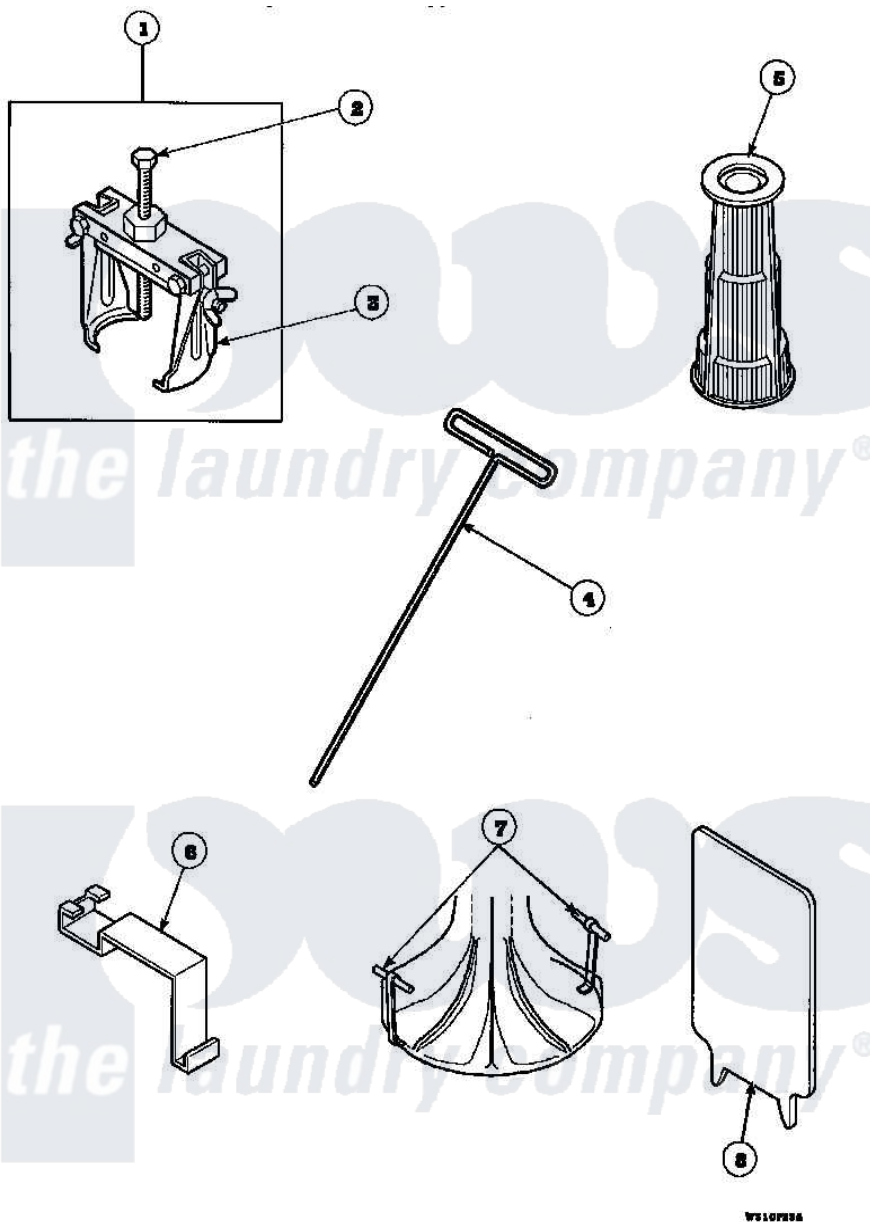

Amana LW8363L2 (BOM: PLW8363L2 B) 18 - SPECIAL TOOLS

Amana Residential Amana LW8363L2 (BOM: PLW8363L2 B) Washer Parts Parts Diagram 18 - SPECIAL TOOLS

Click on the part number to view part

Item	Original Part Number	Replaced By	Status	Part Description
1	294P4			Bell Tool
2	294P4B			Drive Bell Bolt
3	294P4A			Jaw, Drive Bell Tool
4	291P4		Not Available	WRENCH, T - ALLEN
5	293P4			Seal Tool
6	273P4			Tub Cover Gasket Tool
7	254P4P			Agitator Hooks
8	272P4			Tool, Lid Switch Instal
NI	555P3	725P3		Kit