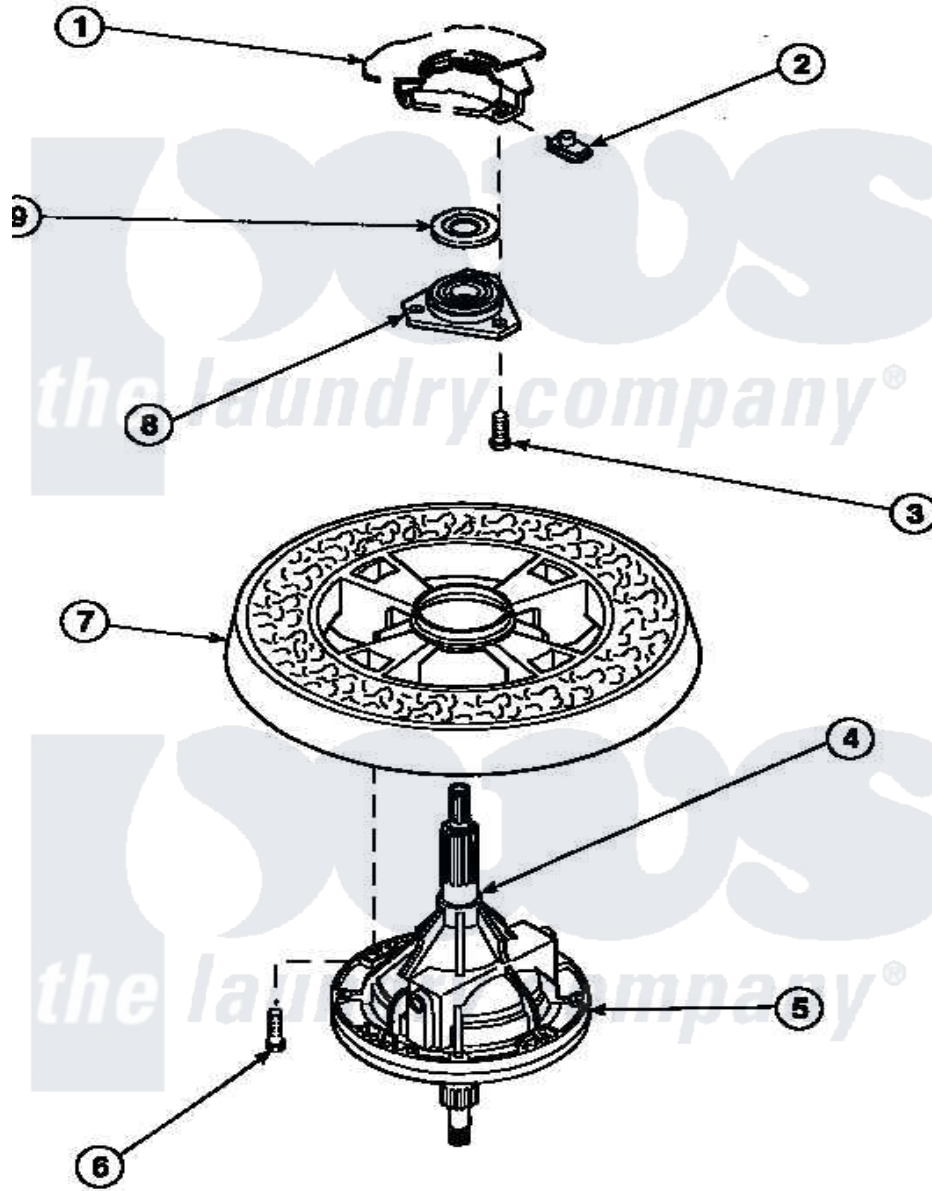

**Amana LW8363L2 (BOM: PLW8363L2 B) 20 - TRANSMISSION ASSY AND BALANCE RING**

Amana Residential Amana LW8363L2 (BOM: PLW8363L2 B) Washer Parts Parts Diagram 20 - TRANSMISSION ASSY AND BALANCE RING

Click on the part number to view part

Item	Original Part Number	Replaced By	Status	Part Description
1	<a href="#">34438P</a>			Assembly, Outer Tub
2	<a href="#">27222</a>			Nut, Retainer 5/16-18
3	36991	<a href="#">3400500</a>		Bolt, 3405245 5/16-18 X 3/4
4	<a href="#">27604P</a>			Never-Seeze 1 Oz Tube
5	<a href="#">34526P</a>			Assembly, Transmission
6	37047		Not Available	SCREW, CAP
7	34731		Not Available	ASSY,BALANCE RING-COMPL
8	27182	<a href="#">40004201P</a>		Main Bearing Assembly
9	<a href="#">27187</a>			Flinger