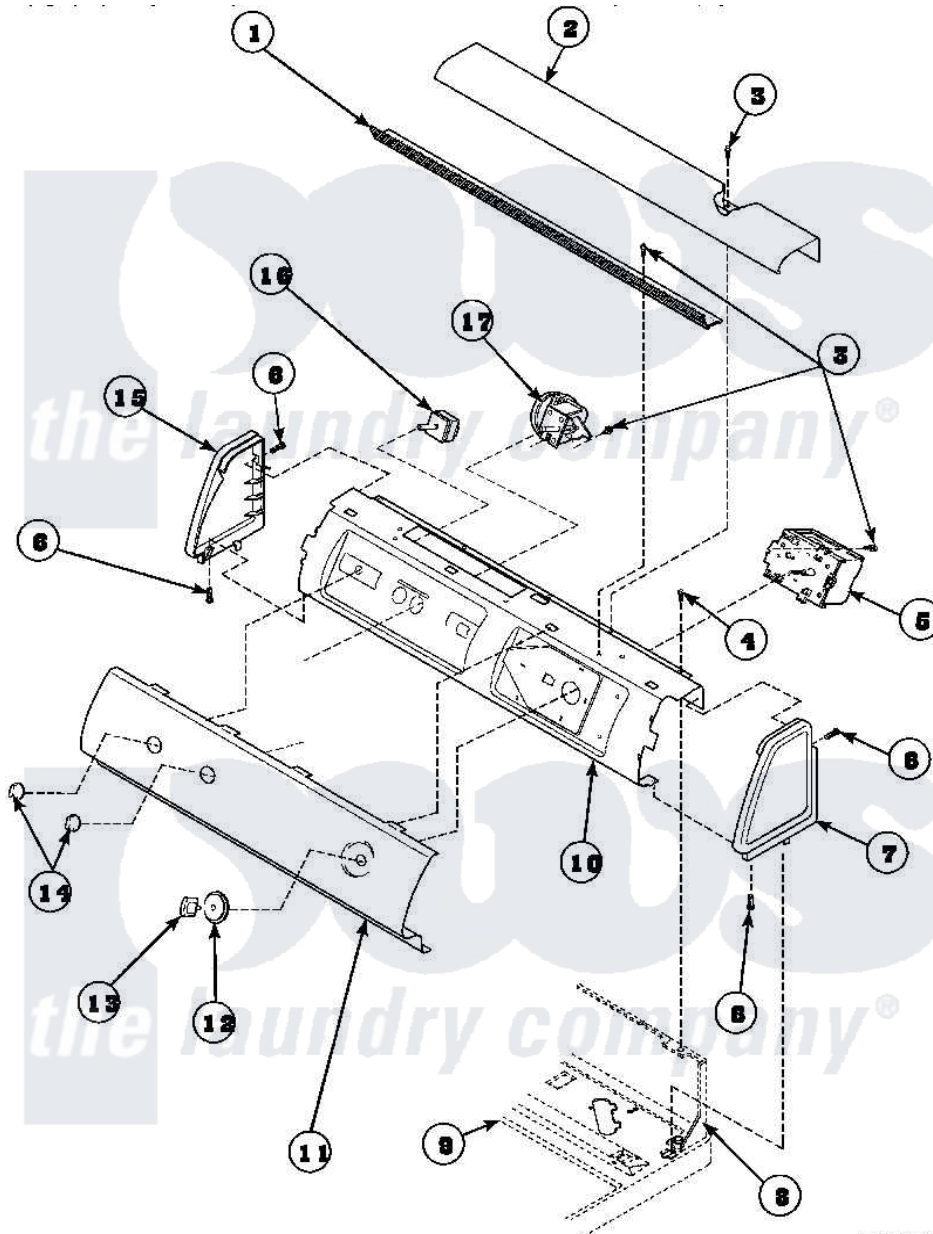

Amana LW8363W2 (BOM: PLW8363W2) 07 - GRAPHIC PANEL, CTRL MTG PLATE AND CTRLS

Amana Residential Amana LW8363W2 (BOM: PLW8363W2) Washer Parts Parts Diagram 07 - GRAPHIC PANEL, CTRL MTG PLATE AND CTRLS

Click on the part number to view part

Item	Original Part Number	Replaced By	Status	Part Description
1	Y34826		Not Available	DIFFUSER,LAMP-CLEAR
2	34824W		Not Available	COVER, TOP (COMPUTOR)
3	23962	W10116760		Screw
4	34904	489355		Screw, 8 X 1/2
6	501086	90767		Screw, 8A X 3/8 HeX Washer Head Tapping
7	34817		Not Available	END CAP(RIGHT)
8	34903		Not Available	PANEL, BACK HOOD (USE 37782)
9	34902P		Not Available	TOP
10	34821		Not Available	CONTROL MOUNTING PLATE
12	36700		Not Available	TIMER KNOB SKIRT
13	35333W			Knob, Timer
14	36701		Not Available	KNOB, TEMP
15	34818		Not Available	END CAP(LEFT)