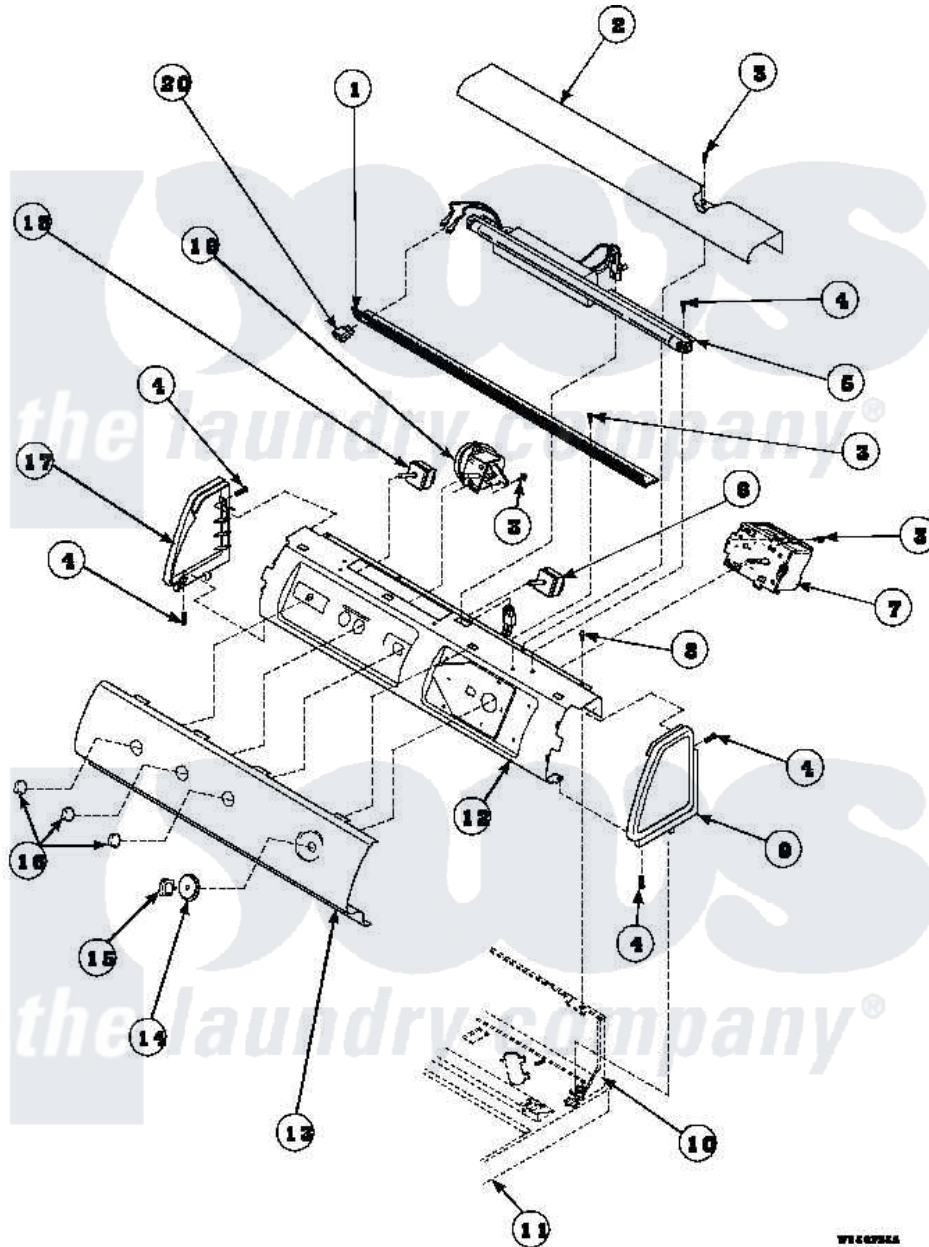

Amana LW8363W2 (BOM: PLW8363W2) 09 - GRAPHIC PANEL, CTRL MTG PLATE AND CTRLS

Amana Residential Amana LW8363W2 (BOM: PLW8363W2) Washer Parts Parts Diagram 09 - GRAPHIC PANEL, CTRL MTG PLATE AND CTRLS

Click on the part number to view part

Item	Original Part Number	Replaced By	Status	Part Description
2	34824		Not Available	TOP COVER
3	23962	W10116760		Screw
4	501086	90767		Screw, 8A X 3/8 HeX Washer Head Tapping
6	35118	40039501		Switch, Speed
8	34904	489355		Screw, 8 X 1/2
9	34817		Not Available	END CAP(RIGHT)
10	34903		Not Available	PANEL, BACK HOOD (USE 37782)
11	34902P		Not Available	TOP
12	34821		Not Available	CONTROL MOUNTING PLATE
14	36700		Not Available	TIMER KNOB SKIRT
15	35333		Not Available	TIMER KNOB
16	36701		Not Available	KNOB, TEMP
17	34818		Not Available	END CAP(LEFT)

18 36335
19 36045

[40046601](#)
[40055101](#)

Switch, Temperature Select
Switch, Pressure