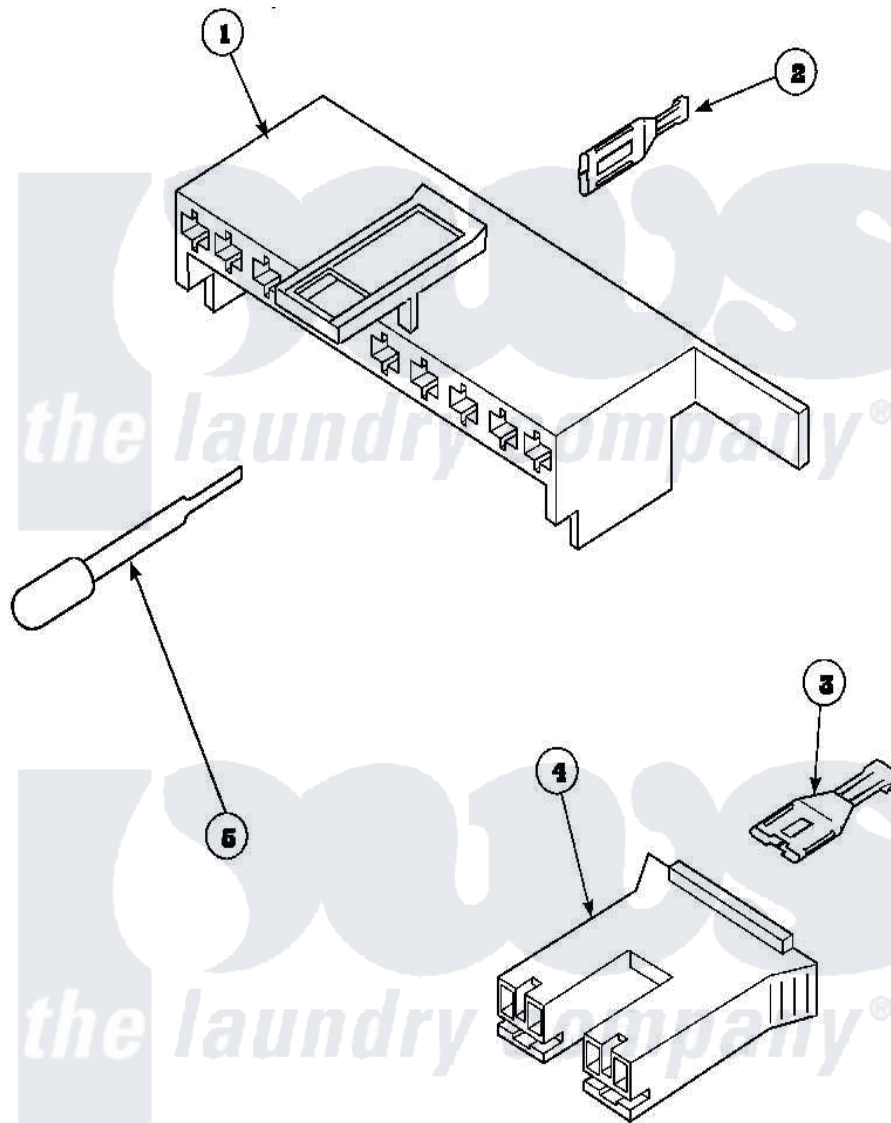

**Amana LW8363W2 (BOM: PLW8363W2) 11 - MIXING VLV, CONN
BLOCKS, TERM, EXTRACTOR**

W1246284

Amana [Residential Amana LW8363W2 \(BOM: PLW8363W2\) Washer Parts](#) Parts Diagram 11 - MIXING VLV, CONN
BLOCKS, TERM, EXTRACTOR
[Click on the part number to view part](#)

Item	Original Part Number	Replaced By	Status	Part Description
1	34677			10 Circuit Plug
2	Y00188			Molex Terminal
3	Y00121		Not Available	SPADE TERMINAL(12 GAUGE) (1/4 INCH-(2) 18 GAUGE WIRES O
4	34676			Plug
"	34675		Not Available	PLUG
5	283P4			Terminal Extractor Tool
NI	35349			Assembly, Wiring Harness-Hood
"	36278			Harness, Wire