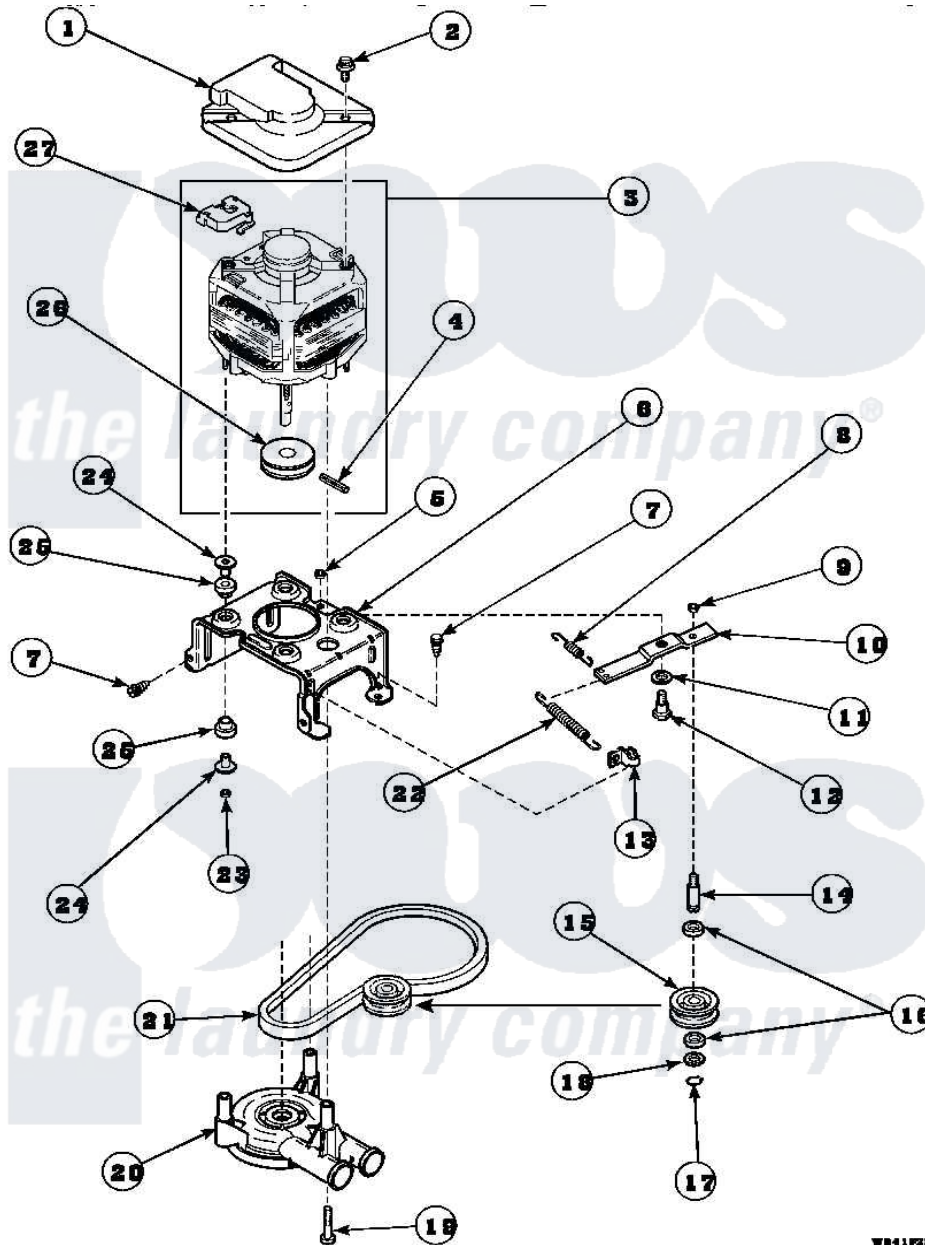

**Amana LW8363W2 (BOM: PLW8363W2) 12 - MOTOR, MTG BRKT, BELT, PUMP & IDLER ASSY**

WB11P20A

Amana Residential Amana LW8363W2 (BOM: PLW8363W2) Washer Parts Diagram 12 - MOTOR, MTG BRKT, BELT, PUMP & IDLER ASSY  
 Click on the part number to view part

Item	Original Part Number	Replaced By	Status	Part Description
1	34754	<a href="#">40112301</a>		Shield, Motor
2	36639	<a href="#">4312464</a>		Screw
3	34571P	<a href="#">27001215</a>		Motor W/Pulley
4	<a href="#">23750</a>			Pin, Roll
5	52566	<a href="#">27001225</a>		Nut, Jam Mid Lock 1/4-20
6	34890		Not Available	BRACKET,MOTOR MOUNT
"	<a href="#">37415P</a>			Kit, Motor Brkt
"	37415	<a href="#">37415P</a>		Kit, Motor Brkt
7	Y31645	<a href="#">27001200</a>		Screw
8	30620		Not Available	SPRING,IDLER LEVER HEL
9	28803	<a href="#">2221070</a>		Clamp, Nylon
10	31054	<a href="#">40041002</a>		Lever, Idler
"	37443	<a href="#">40041002</a>		Lever, Idler
11	81392	<a href="#">40054701</a>		Washer
12	27229	<a href="#">40038901</a>		Screw, 1/4-20

13	<a href="#">28849</a>		Clip, Spring
14	<a href="#">28802</a>		Shaft, Idler
15	28800	Not Available	WHEEL, IDLER
16	<a href="#">Y29443</a>		Washer, Felt
17	<a href="#">23748</a>		Ring, Retaining
18	<a href="#">52549</a>		Washer, 501 ID X3/4 Odx
19	Y34565	<a href="#">40063701</a>	Screw, 10-16 x 1.75
20	36863P	<a href="#">27001233</a>	Pump
21	<a href="#">28808</a>		Belt, Agitate And Spin
22	<a href="#">37366</a>		Spring, Idler
"	<a href="#">37606</a>		Spring, Idler Lever
23	35423	<a href="#">3400029</a>	Nut, Adapter Plate
24	<a href="#">34791</a>		Post, Mount-Motor
25	<a href="#">34788</a>		Mount, Motor
26	27171	Not Available	PULLEY, MOTOR
27	35632	Not Available	SWITCH, MOTOR