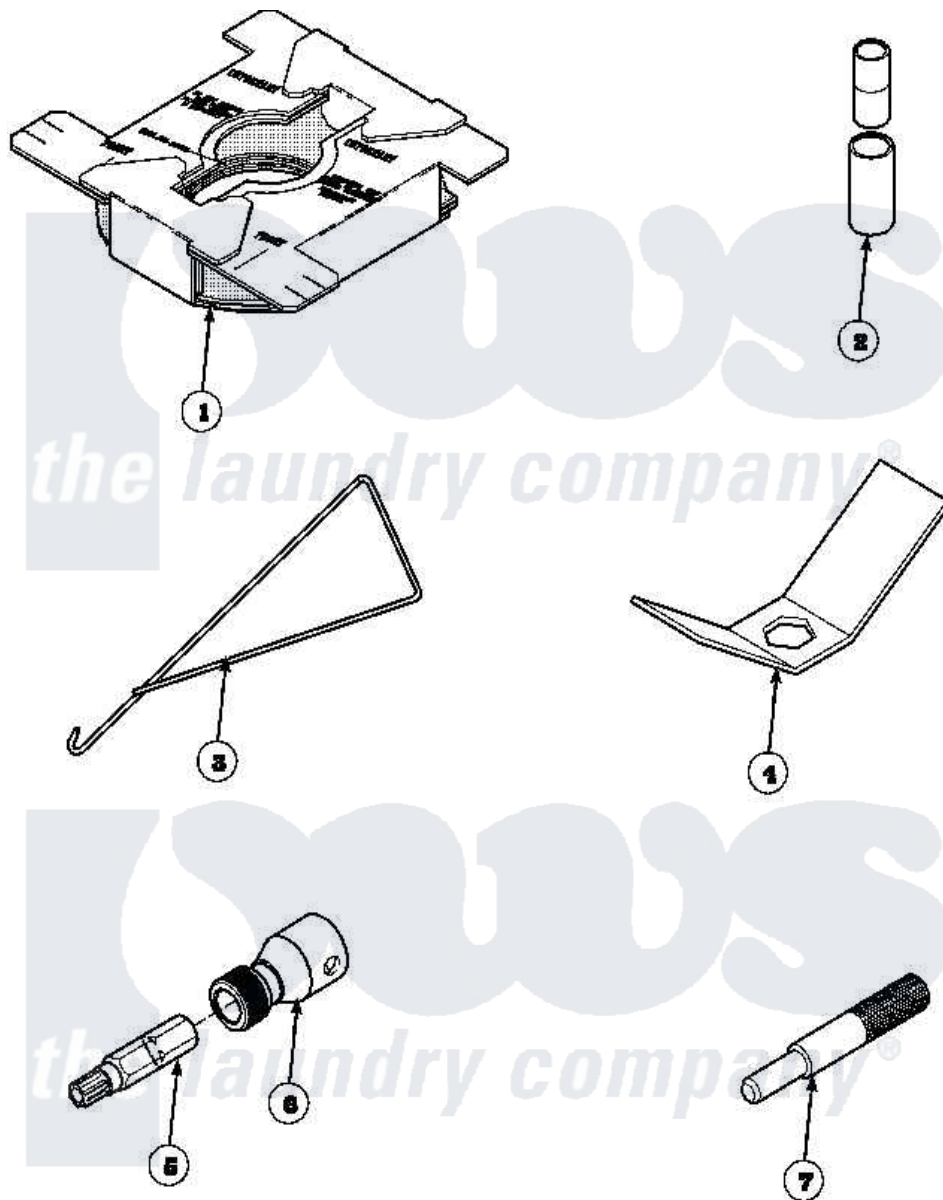

# Amana LW8363W2 (BOM: PLW8363W2) 16 - SPECIAL TOOLS

Amana Residential Amana LW8363W2 (BOM: PLW8363W2) Washer Parts Parts Diagram 16 - SPECIAL TOOLS  
 Click on the part number to view part

W1030588

Item	Original Part Number	Replaced By	Status	Part Description
1	36926		Not Available	BRACE, SHIPPING
2	<a href="#">242P4</a>			Installer, Spring
3	289P4	<a href="#">321P4</a>		Hook, Spring
4	237P4	<a href="#">306P4</a>		Hex Wrench
5	<a href="#">282P4</a>			T25 Tamper Resistant Bit
6	<a href="#">24161</a>			Torx Bit Holder
7	305P4		Not Available	TOOL, TRANSMISSION PI
NI	555P3	<a href="#">725P3</a>		Kit