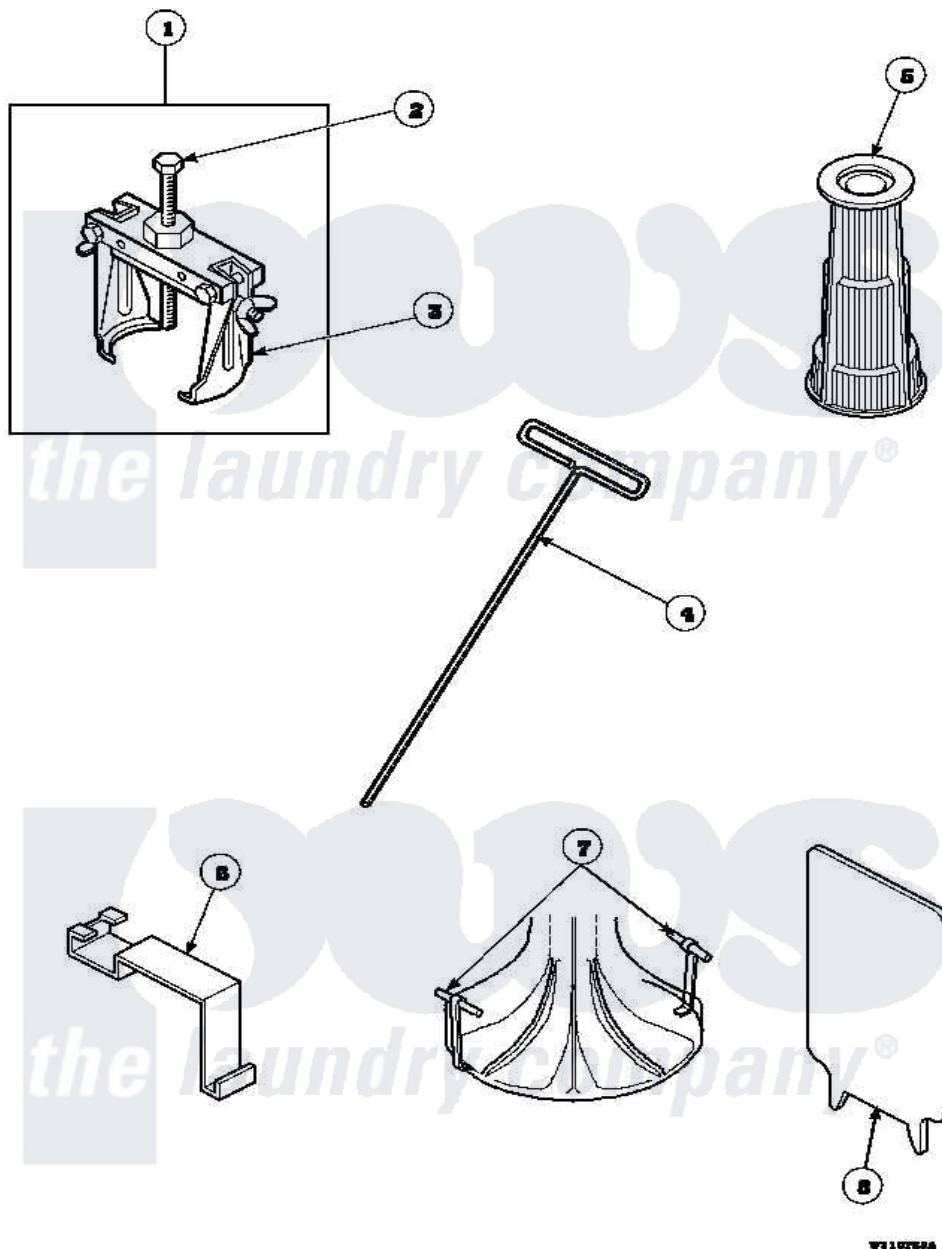

# Amana LW8363W2 (BOM: PLW8363W2) 17 - SPECIAL TOOLS

Amana Residential Amana LW8363W2 (BOM: PLW8363W2) Washer Parts Diagram 17 - SPECIAL TOOLS  
 Click on the part number to view part

Item	Original Part Number	Replaced By	Status	Part Description
1	<a href="#">294P4</a>			Bell Tool
2	<a href="#">294P4B</a>			Drive Bell Bolt
3	<a href="#">294P4A</a>			Jaw, Drive Bell Tool
4	291P4		Not Available	WRENCH, T - ALLEN
5	<a href="#">293P4</a>			Seal Tool
6	<a href="#">273P4</a>			Tub Cover Gasket Tool
7	<a href="#">254P4P</a>			Agitator Hooks
8	<a href="#">272P4</a>			Tool, Lid Switch Instal
NI	555P3	<a href="#">725P3</a>		Kit