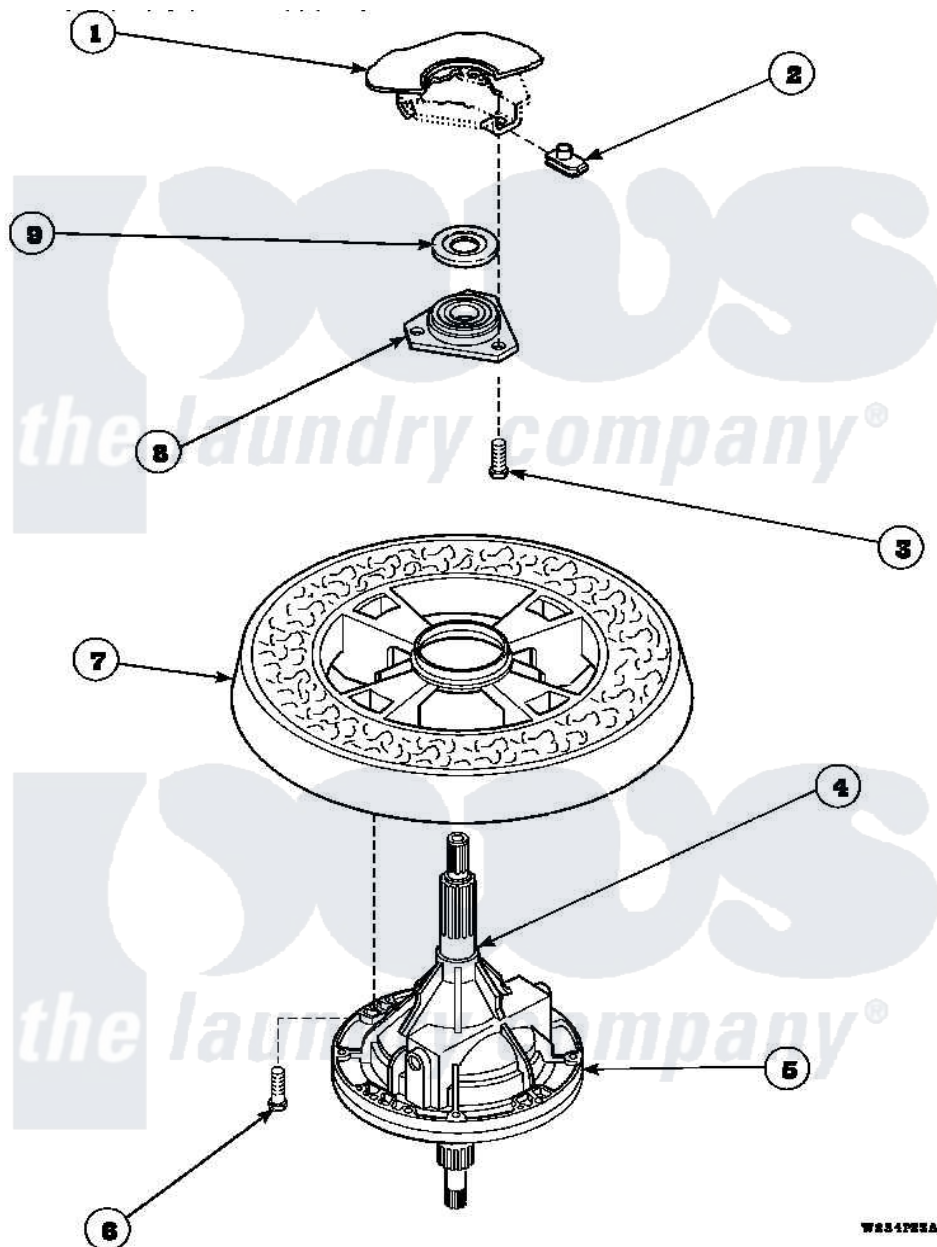

Amana LW8363W2 (BOM: PLW8363W2) 19 - TRANSMISSION ASSY AND BALANCING RING

Amana Residential Amana LW8363W2 (BOM: PLW8363W2) Washer Parts Parts Diagram 19 - TRANSMISSION ASSY AND BALANCING RING

Click on the part number to view part

Item	Original Part Number	Replaced By	Status	Part Description
1	34438P			Assembly, Outer Tub
2	27222			Nut, Retainer 5/16-18
3	36991	3400500		Bolt, 3405245 5/16-18 X 3/4
4	27604P			Never-Seeze 1 Oz Tube
5	34526P			Assembly, Transmission
6	37047		Not Available	SCREW, CAP
7	34731		Not Available	ASSY,BALANCE RING-COMPL
8	27182	40004201P		Main Bearing Assembly
9	27187			Flinger