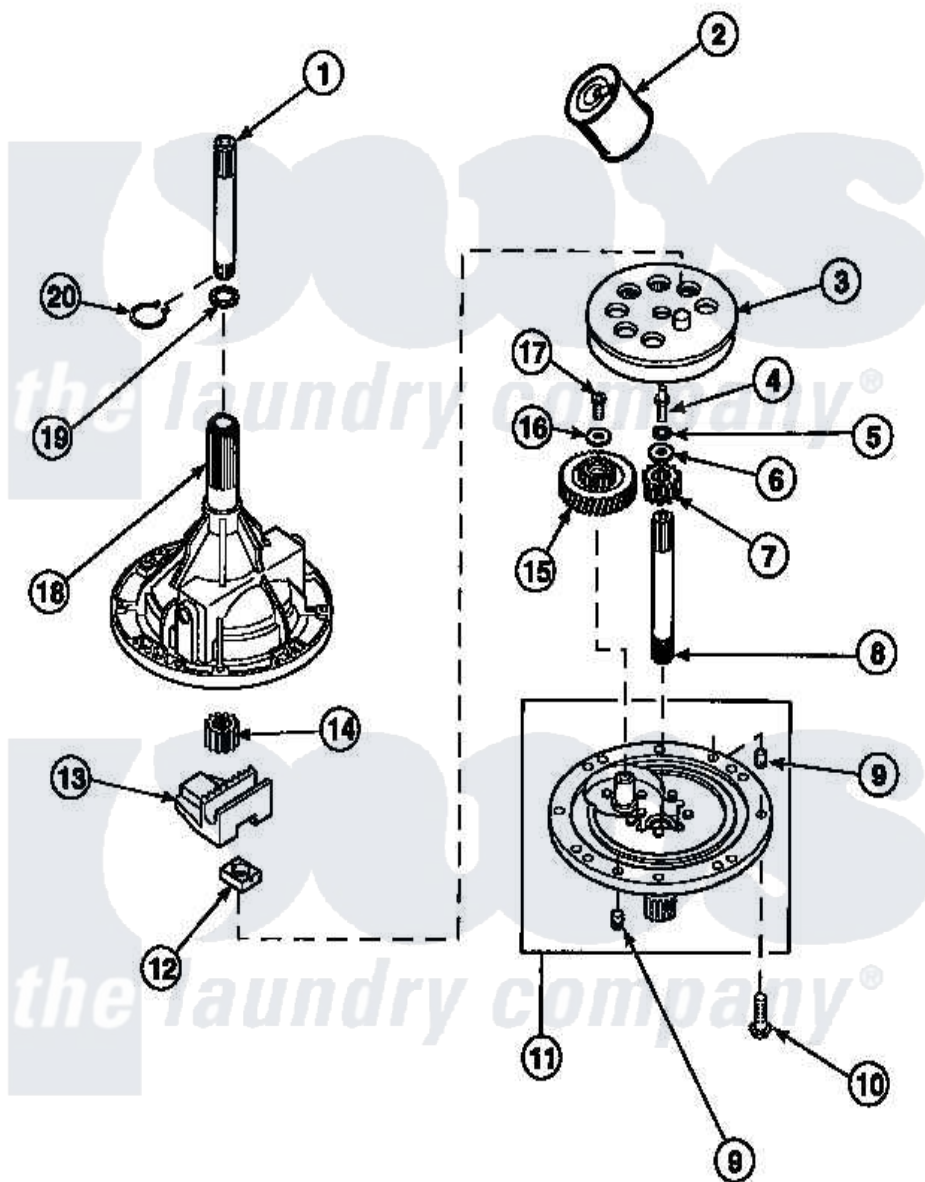

Amana LW8363W2 (BOM: PLW8363W2 B) 01 - 34526P TRANSMISSION ASSY

Amana Residential Amana LW8363W2 (BOM: PLW8363W2 B) Washer Parts Parts Diagram 01 - 34526P TRANSMISSION ASSY

Click on the part number to view part

Item	Original Part Number	Replaced By	Status	Part Description
1	Y36570			Shaft, Output
2	27243P			Oil, CW Transmission F-
3	26577			Assembly, Gear And Stud
4	27030		Not Available	SCREW, 1/4-20 SPECIAL
5	21456			Lockwasher, 1/4 Intshkp
6	26509	40041501		Washer
7	36562			Pinion, Drive
8	34853			Shaft, Input
9	27172			Pin, Dowel
10	32814		Not Available	SCREW, 1/4-20X7/8 SERRA
11	38290			Assembly, Cover
12	26493			Slide
13	Y31526			Rack
14	27003			Pinion, Agitator
15	29161			Gear, Reduction

16	29260	Not Available	WASHER
17	29273		Screw, 1/4-20 X 3/8
18	33223	Not Available	ASSY, TRANSMISSION CASE
19	35092		Washer, 3628id X 1.00 X .056
20	27197		Ring, Retaining
NI	37577P	Not Available	SEALANT