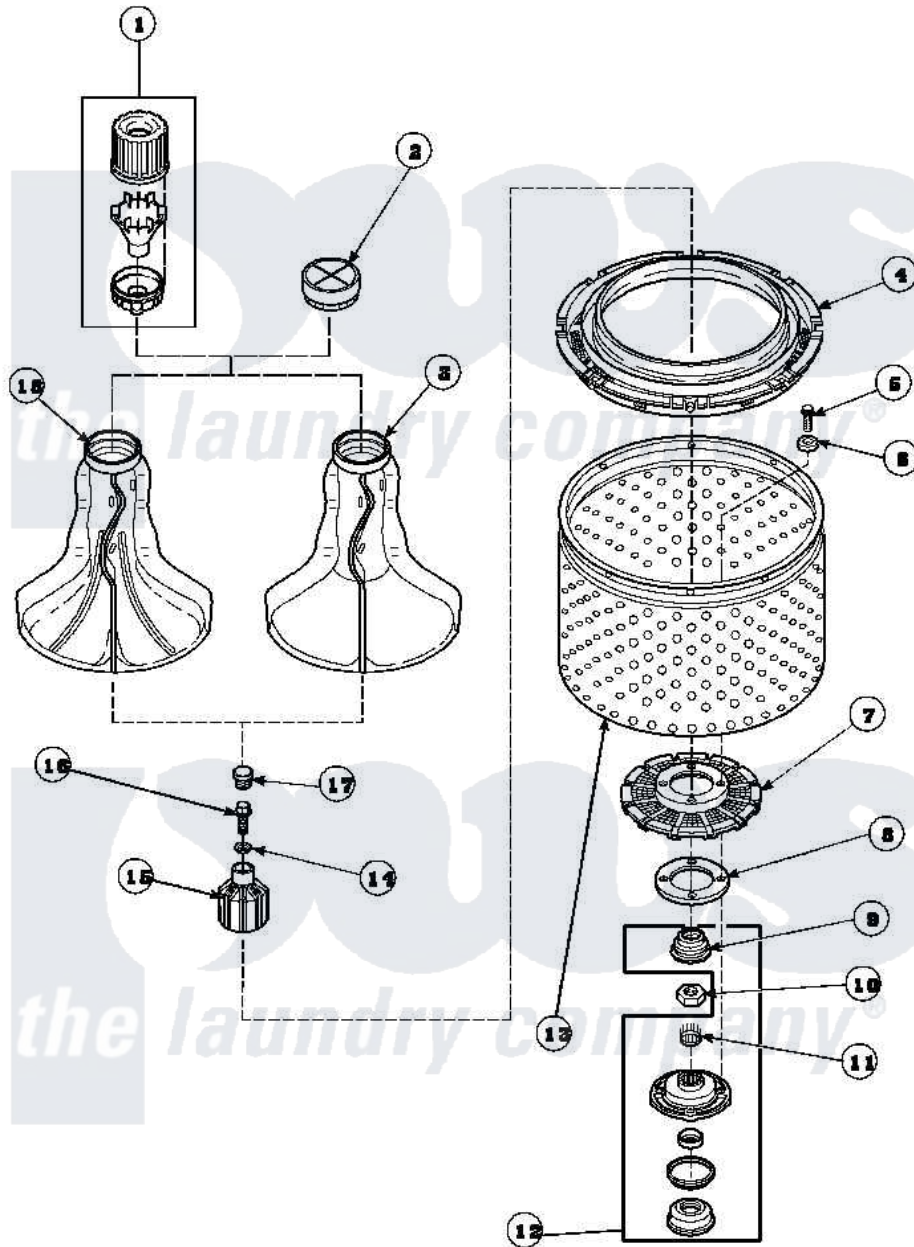

Amana LW8363W2 (BOM: PLW8363W2 B) 03 - AGITATOR/DRIVE BELL/SEAL KIT/TUB & HUB

Amana Residential Amana LW8363W2 (BOM: PLW8363W2 B) Washer Parts Parts Diagram 03 - AGITATOR/DRIVE BELL/SEAL KIT/TUB & HUB
 Click on the part number to view part

Item	Original Part Number	Replaced By	Status	Part Description
1	36542	40002101W		Assembly, Fabric Softner
2	36515			Cap, Agitator
3	36507	40000501W		Agitator, Flex Vane
4	35035			Guard, Clothes
5	27202	W10116787		Screw
6	28094			Gasket
7	32998	39371		Filter Lin
9	36425	40016101		Seal, Bell Drive
10	Y29220	40016301		Nut, Lock
11	29728	40008301		Insert, Spline
12	495P3	R9900552		Hub And Seal
13	33501P	R9900144		Kit- Wash
14	36472			O-Ring
15	36443P	R9900189		Kit, Drive Bell And Seal
16	34288	40065102		Screw, Shoulder 1/4