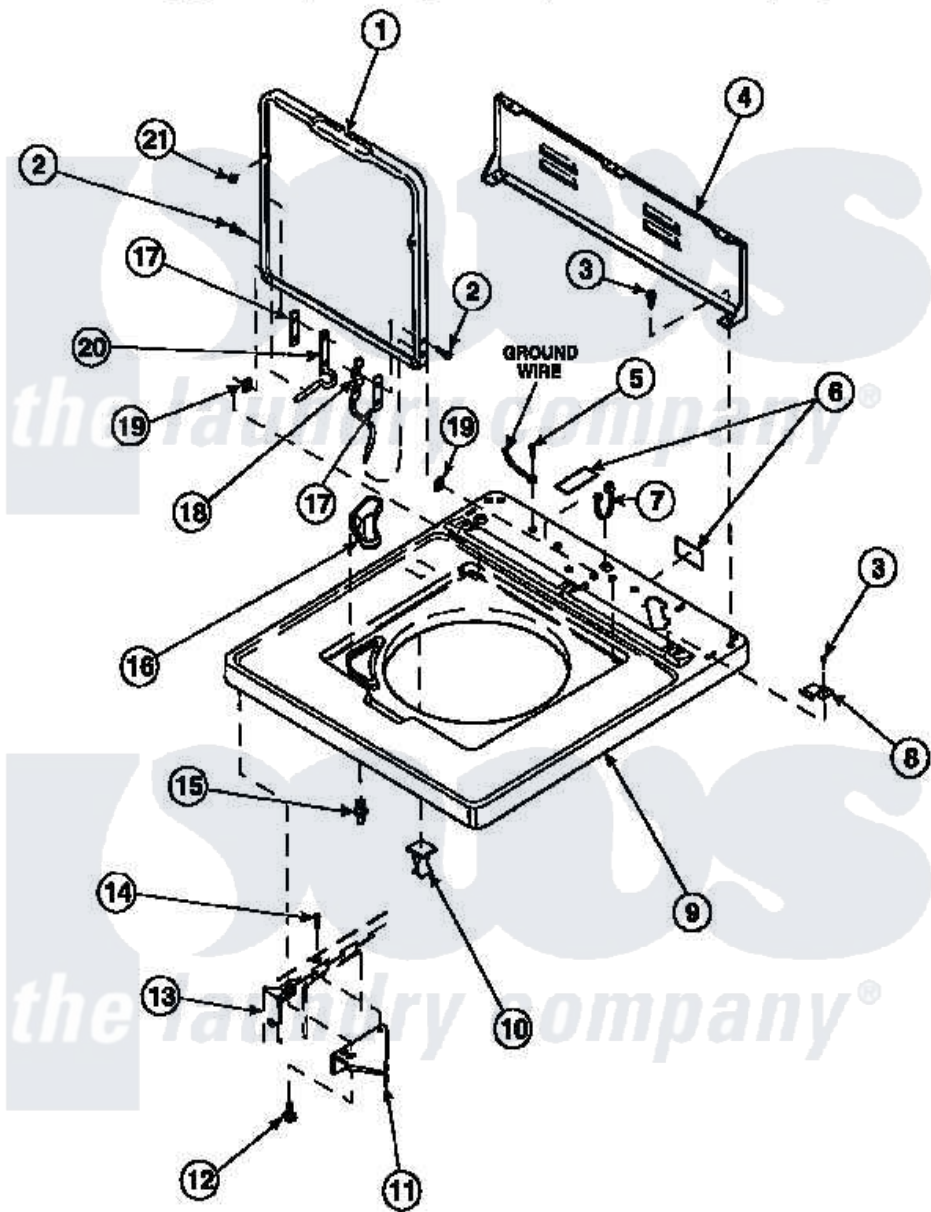

**Amana LW8363W2 (BOM: PLW8363W2 B) 05 - CAB TOP/LOADING DR & CTRL HOOD REAR PAN**

Amana Residential Amana LW8363W2 (BOM: PLW8363W2 B) Washer Parts Parts Diagram 05 - CAB TOP/LOADING DR & CTRL HOOD REAR PAN  
 Click on the part number to view part

Item	Original Part Number	Replaced By	Status	Part Description
1	33541P		Not Available	LID
2	34337	<a href="#">W10119828</a>		Screw, Lid Hinge Mounting
3	23962	<a href="#">W10116760</a>		Screw
4	34903		Not Available	PANEL, BACK HOOD (USE 37782)
5	<a href="#">52909</a>			Screw, 10B-16 X 1/2 HeX
6	24903		Not Available	STICKER,DISCONNECT POW
7	21903	<a href="#">211881</a>		Grommet, Cord Part Not Used-Gas Models Only
8	35887	<a href="#">40063901</a>		Clip, Hold Down
9	34902P		Not Available	TOP
10	36519		Not Available	CLIP
11	<a href="#">36034</a>			Bracket, Director-Module
12	Y31644	<a href="#">27001200</a>		Screw
13	34475P		Not Available	CABINET

14	36035	Not Available	SCREW,8-18X3/8 PHIL FLT HD
15	<a href="#">56534</a>		Barrel, Support
16	34776	Not Available	DISPENSER,BLEACH
17	<a href="#">34338</a>		Gasket, Hinge
18	<a href="#">36437</a>		Hinge, Lid R
19	33446	<a href="#">40008201</a>	Bushing, Hinge
20	<a href="#">36513</a>		Hinge, Left
21	21685	<a href="#">40038001</a>	Bumper
NI	<a href="#">26594P</a>		Grease, Silicone - 2 Oz Tube