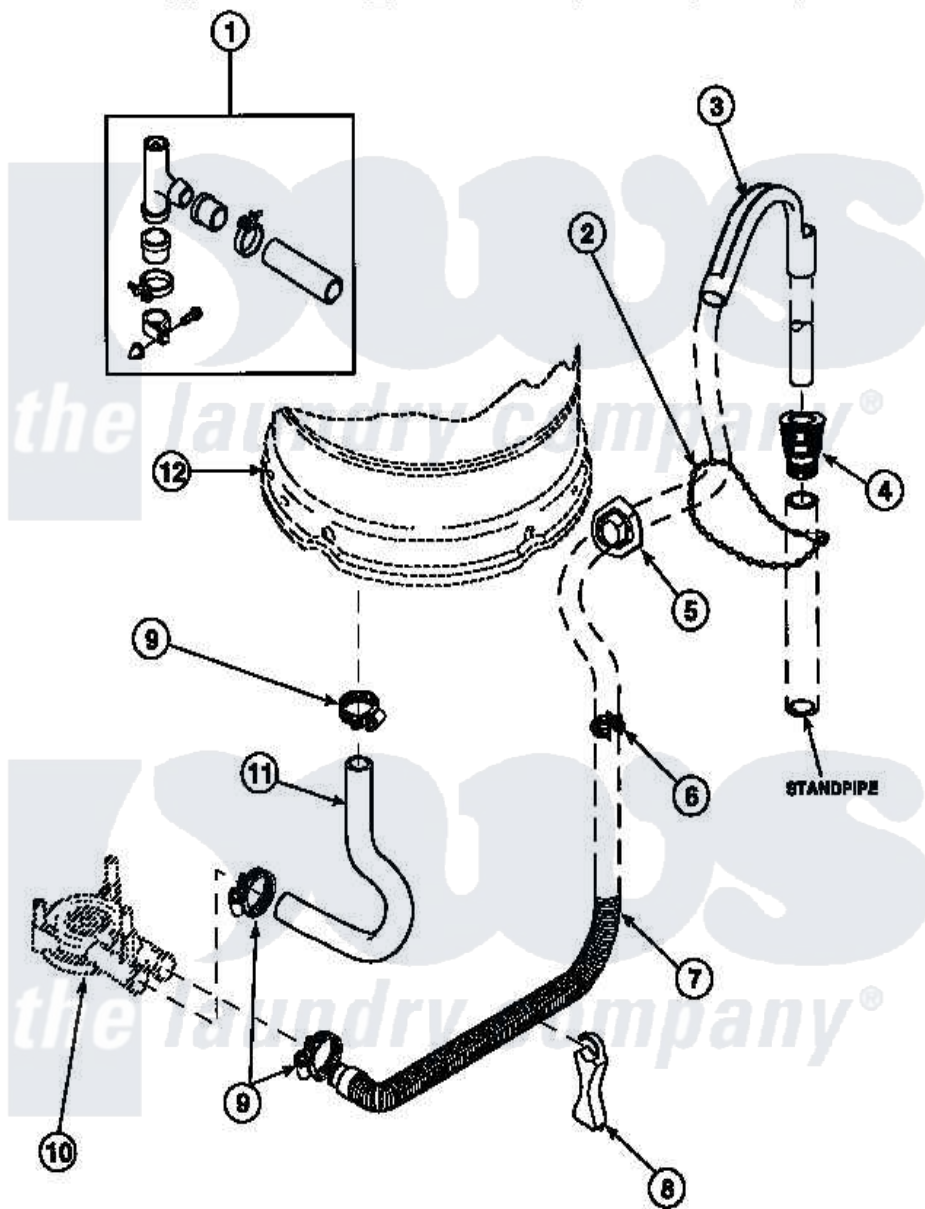

Amana LW8363W2 (BOM: PLW8363W2 B) 06 - DRAIN HOSE AND SIPHON BREAK

Amana Residential Amana LW8363W2 (BOM: PLW8363W2 B) Washer Parts Parts Diagram 06 - DRAIN HOSE AND SIPHON BREAK

[Click on the part number to view part](#)

Item	Original Part Number	Replaced By	Status	Part Description
1	562P3	76660		Break-Sphn
2	33489	8539404		Tie-Wire
3	33615	22003814		Retainer, Drain Hose
4	36878	40008101		Adapter, Standpipe
5	32219			Relief, Strain
6	36014			Clip, Retainer-Hose
7	37245	40053901		Hose, Drain
8	36522			Hose Support
9	36802	285655		Clamp, Hose
10	36863P	27001233		Pump
11	35753			Hose, Tub To Pump-Ddp
12	34438P			Assembly, Outer Tub