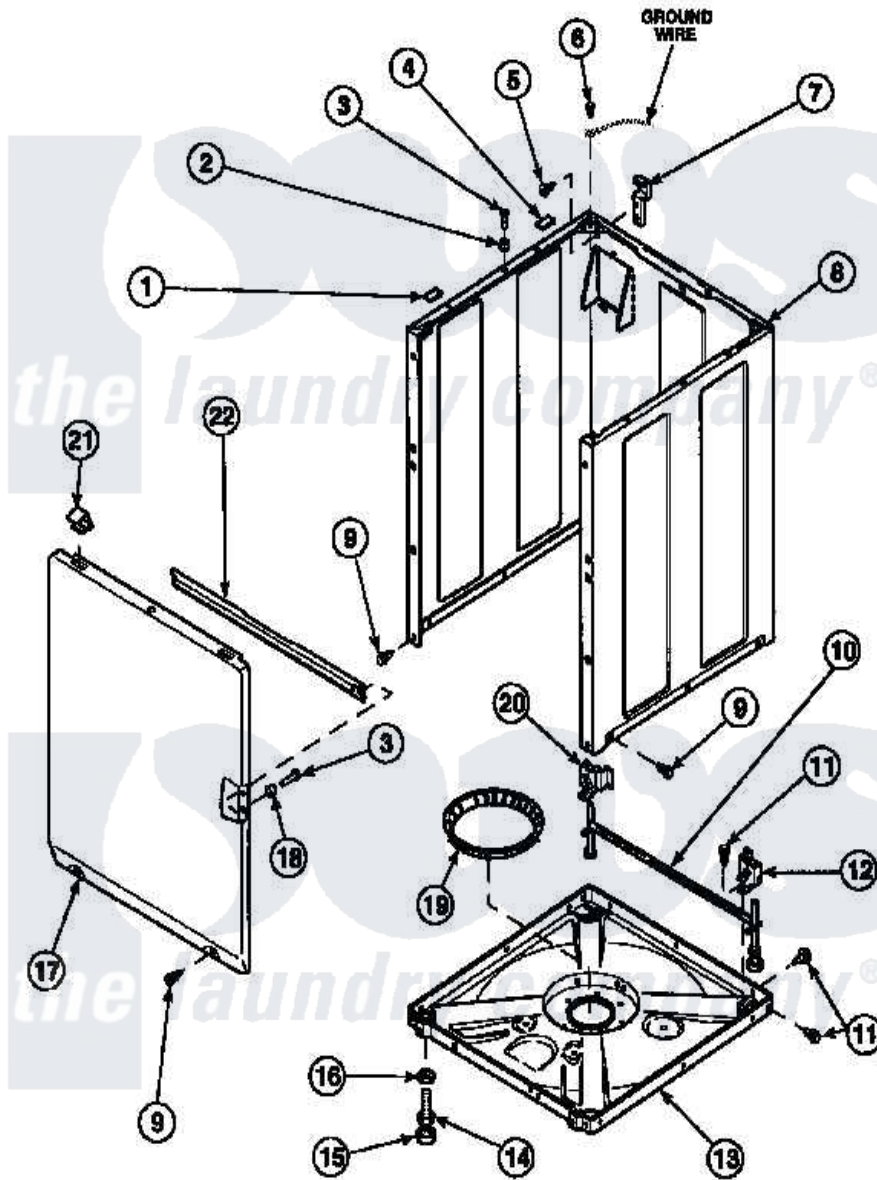

**Amana LW8363W2 (BOM: PLW8363W2 B) 07 - FRONT PANEL, BASE ASSY AND CABINET ASSY**

Amana Residential Amana LW8363W2 (BOM: PLW8363W2 B) Washer Parts Parts Diagram 07 - FRONT PANEL, BASE ASSY AND CABINET ASSY  
 Click on the part number to view part

Item	Original Part Number	Replaced By	Status	Part Description
1	<a href="#">Y56128</a>			Pad, Bumper
2	56079	<a href="#">505187</a>		Locator, Panel
3	32671	<a href="#">Y014874</a>		Screw, Idler Arm And Sleeve
4	<a href="#">36226</a>			Pad, Bumper .25
5	34499		Not Available	SCREW, No.10B X 1/4 TAP IN HX
6	23962	<a href="#">W10116760</a>		Screw
7	<a href="#">Y27103</a>			Hinge, Hold-Down Lug
8	34475P		Not Available	CABINET
9	27196	<a href="#">27001200</a>		Screw
10	<a href="#">34443</a>			Assembly, Leg And Stabilier
11	35148		Not Available	SCREW, 1/4-14 X 3/8 HX HD
12	36036		Not Available	BRACKET, SLL-RIGHT
13	<a href="#">36599P</a>			Assembly Nut/ Leg Base
14	Y34319	<a href="#">22003428</a>		Leg, Adjustable

15	34318	<a href="#">40016001</a>	Foot, Rubber
16	Y21899	<a href="#">40038101</a>	Nut, Leg
17	34656P		Not Available NOT GOOD No. SEE NOTE PNL, FRONT
18	<a href="#">28102</a>		Locator, Panel
19	36108		Not Available SNUBBER PAD & ISOLATOR
20	<a href="#">36037</a>		Bracket, SII-Left
21	<a href="#">35865</a>		Clip, Hold-Down Front Panel
22	Y35097		Not Available BRACE, FRT PNL