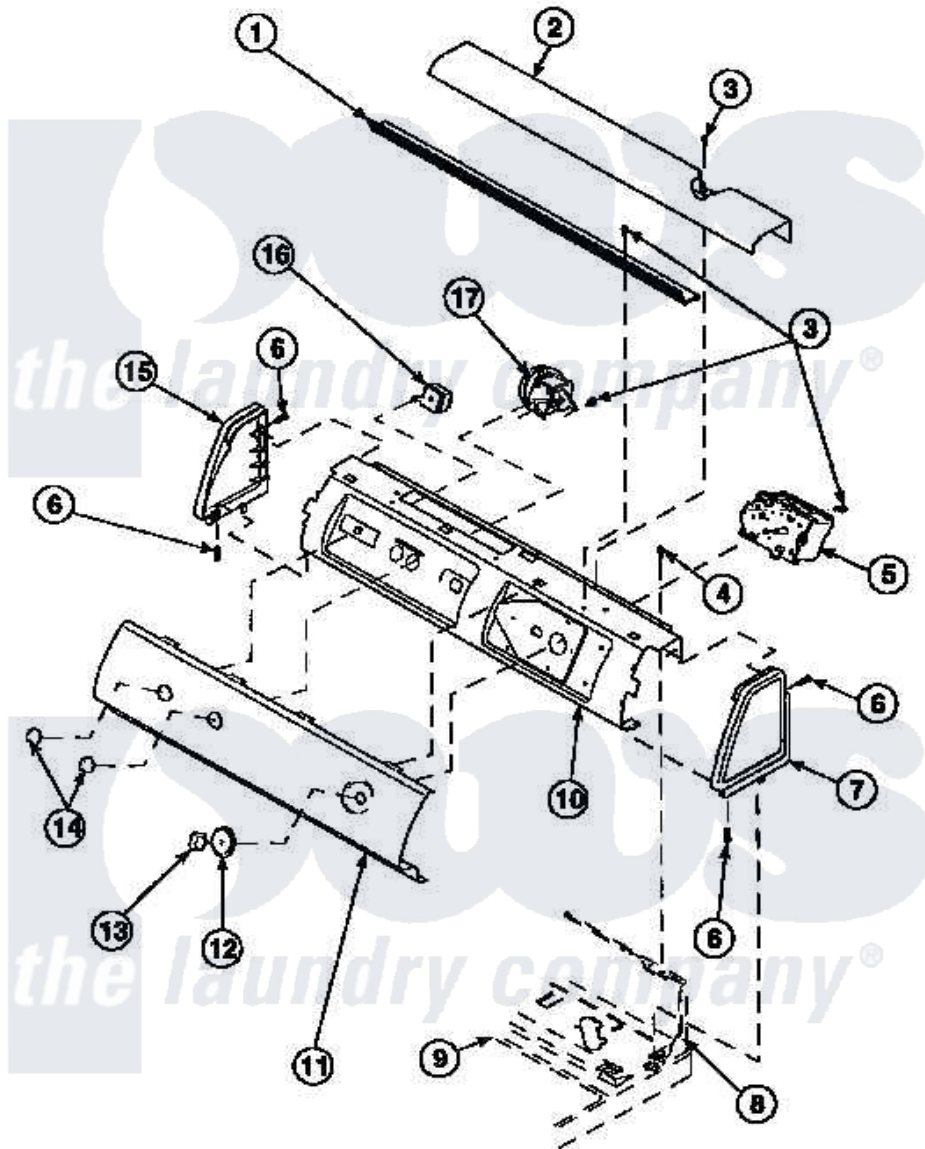

Amana LW8363W2 (BOM: PLW8363W2 B) 08 - GRAPHIC PANEL, CTRL  
MTG PLATE AND CTRLS

Amana Residential Amana LW8363W2 (BOM: PLW8363W2 B) Washer Parts Parts Diagram 08 - GRAPHIC PANEL,  
CTRL MTG PLATE AND CTRLS  
Click on the part number to view part

Item	Original Part Number	Replaced By	Status	Part Description
1	Y34826		Not Available	DIFFUSER,LAMP-CLEAR
3	23962	<a href="#">W10116760</a>		Screw
4	34904	<a href="#">489355</a>		Screw, 8 X 1/2
6	501086	<a href="#">90767</a>		Screw, 8A X 3/8 HeX Washer Head Tapping
7	34817		Not Available	END CAP(RIGHT)
8	34903		Not Available	PANEL, BACK HOOD (USE 37782)
10	34821		Not Available	CONTROL MOUNTING PLATE
12	36700		Not Available	TIMER KNOB SKIRT
14	36701		Not Available	KNOB, TEMP
15	34818		Not Available	END CAP(LEFT)
17	36045	<a href="#">40055101</a>		Switch, Pressure