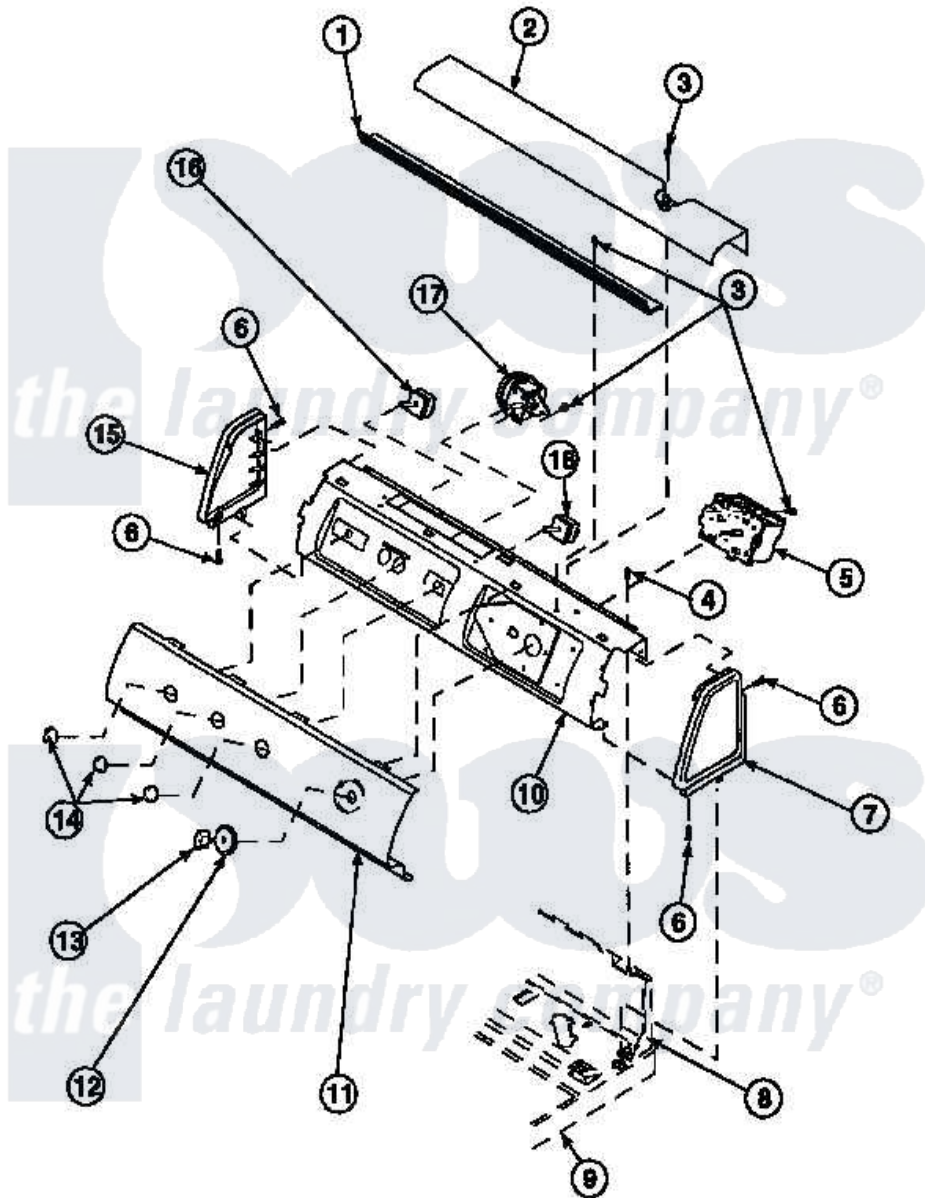

Amana LW8363W2 (BOM: PLW8363W2 B) 09 - GRAPHIC PANEL, CTRL
MTG PLATE AND CTRLS

Amana Residential Amana LW8363W2 (BOM: PLW8363W2 B) Washer Parts Parts Diagram 09 - GRAPHIC PANEL,
CTRL MTG PLATE AND CTRLS
Click on the part number to view part

Item	Original Part Number	Replaced By	Status	Part Description
1	Y34826		Not Available	DIFFUSER,LAMP-CLEAR
2	34824		Not Available	TOP COVER
3	23962	W10116760		Screw
4	34904	489355		Screw, 8 X 1/2
5	36607			Timer, 4 Cycle
6	501086	90767		Screw, 8A X 3/8 HeX Washer Head Tapping
7	34817		Not Available	END CAP(RIGHT)
8	34903		Not Available	PANEL, BACK HOOD (USE 37782)
9	34902P		Not Available	TOP
10	34821		Not Available	CONTROL MOUNTING PLATE
11	37779		Not Available	GRAPHIC PANEL MODELS L
12	36700		Not Available	TIMER KNOB SKIRT
13	35333		Not Available	TIMER KNOB

14	36701		Not Available	KNOB, TEMP
15	34818		Not Available	END CAP(LEFT)
16	36335	40046601		Switch, Temperature Select
17	36045	40055101		Switch, Pressure
18	35118	40039501		Switch, Speed