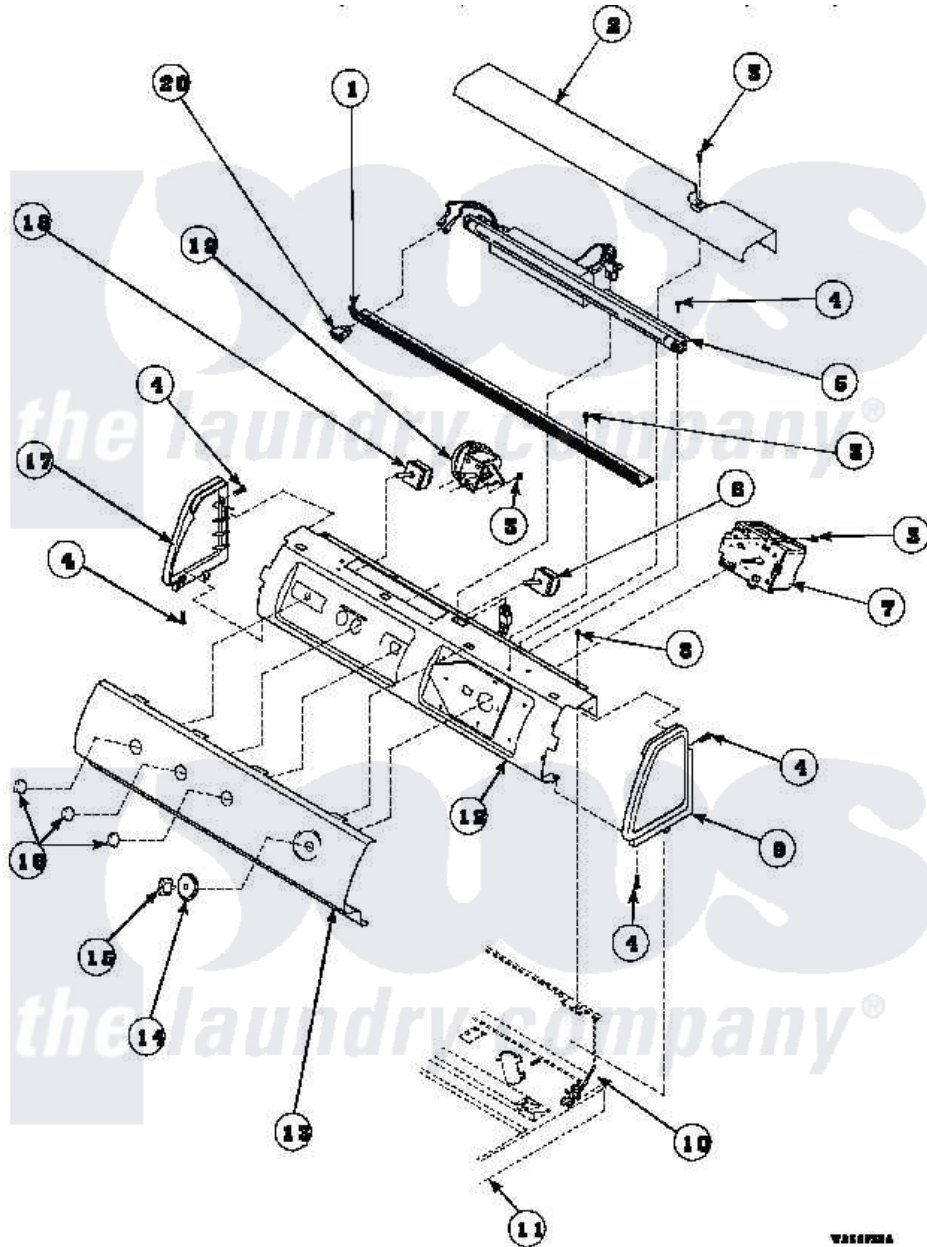

**Amana LW8363W2 (BOM: PLW8363W2 B) 10 - GRAPHIC PANEL, CTRL
MTG PLATE AND CTRLS**

Amana Residential Amana LW8363W2 (BOM: PLW8363W2 B) Washer Parts Parts Diagram 10 - GRAPHIC PANEL, CTRL MTG PLATE AND CTRLS
Click on the part number to view part

Item	Original Part Number	Replaced By	Status	Part Description
2	34824		Not Available	TOP COVER
3	23962	W10116760		Screw
4	501086	90767		Screw, 8A X 3/8 HeX Washer Head Tapping
6	35118	40039501		Switch, Speed
8	34904	489355		Screw, 8 X 1/2
9	34817		Not Available	END CAP(RIGHT)
10	34903		Not Available	PANEL, BACK HOOD (USE 37782)
12	34821		Not Available	CONTROL MOUNTING PLATE
14	36700		Not Available	TIMER KNOB SKIRT
15	35333		Not Available	TIMER KNOB
16	36701		Not Available	KNOB, TEMP
17	34818		Not Available	END CAP(LEFT)
18	36335	40046601		Switch, Temperature Select