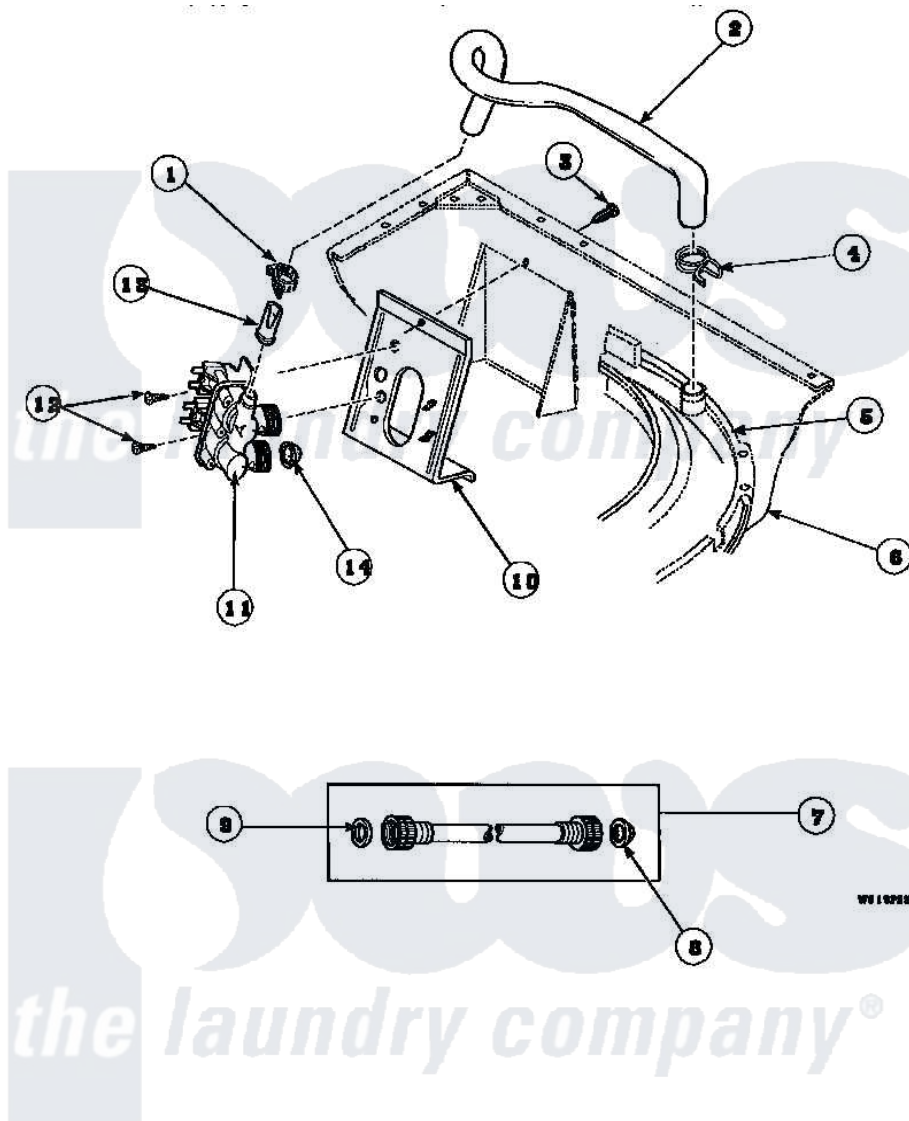

Amana LW8363W2 (BOM: PLW8363W2 B) 11 - INLET HOSE, FILL HOSE & MIXING VLV BRKT

Amana Residential Amana LW8363W2 (BOM: PLW8363W2 B) Washer Parts Parts Diagram 11 - INLET HOSE, FILL HOSE & MIXING VLV BRKT
 Click on the part number to view part

Item	Original Part Number	Replaced By	Status	Part Description
1	36801	596669		Clamp, Manifold
2	35874	38155		Hose, Mix Valve To TU
3	33562	27001200		Screw
4	29210			Hose Clamp
5	36025P			Assembly, Tub Coverand Gasket
6	34475P		Not Available	CABINET
7	20617		Not Available	HOSE, INLET (8 FT)
"	28330P	202860		Inlet Hose Assembly
"	20618	21001467		Hose- 10'
8	28605	22002960		Strainer, Washer Inlet
9	20290	Y013783		Washer, Inlet Hose
10	34972	39407		Bracket, Valve
11	34963	34963P		Valve Mixing Package
12	501086	00767		Screw, 8A X 3/8 HeX Washer

12	301000	30107	Head Tapping
13	34500	22001900	Preventer, Back Flow
14	24122	22002960	Strainer, Washer Inlet