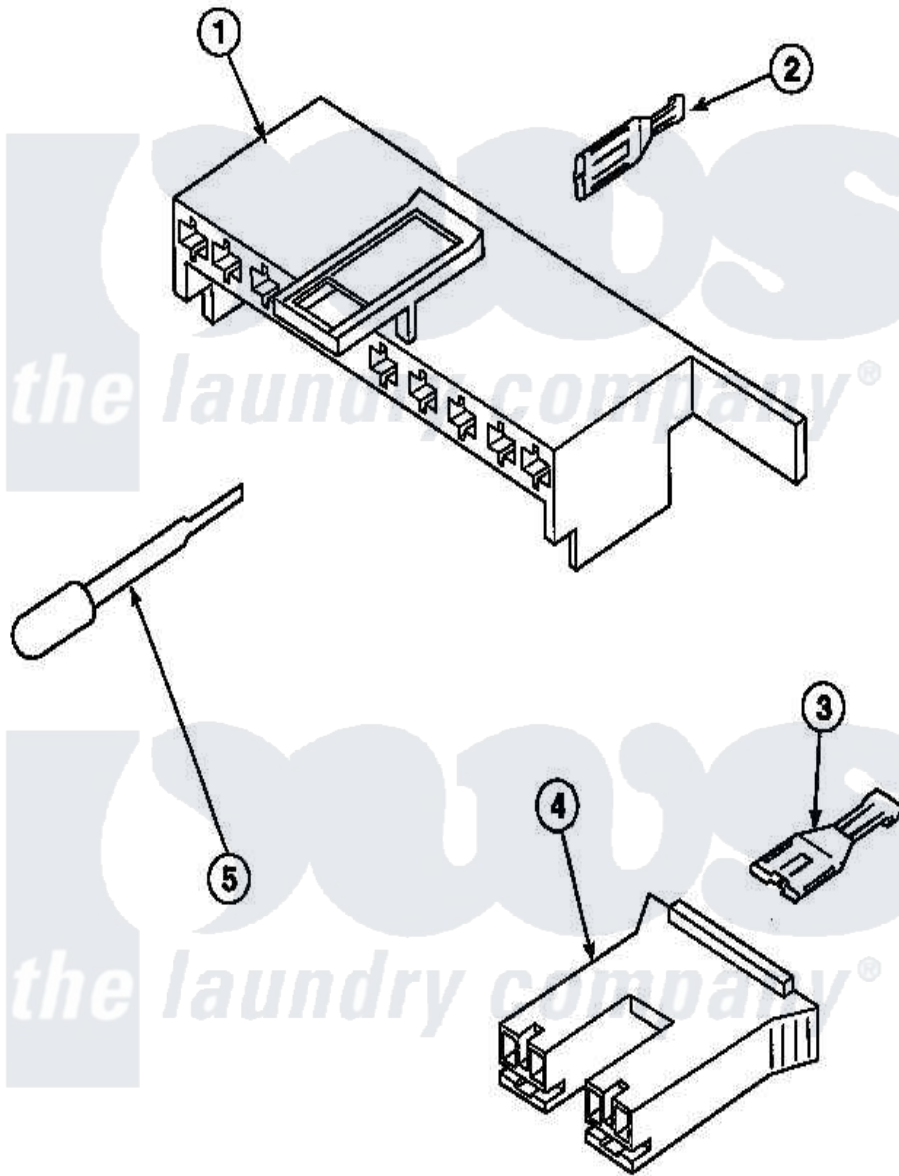

**Amana LW8363W2 (BOM: PLW8363W2 B) 12 - MIXING VALVE & MOTOR  
CONN BLOCKS, TERM**

Amana Residential Amana LW8363W2 (BOM: PLW8363W2 B) Washer Parts Parts Diagram 12 - MIXING VALVE & MOTOR CONN BLOCKS, TERM  
Click on the part number to view part

Item	Original Part Number	Replaced By	Status	Part Description
1	<a href="#">34677</a>			10 Circuit Plug
2	<a href="#">Y00188</a>			Molex Terminal
3	Y00121		Not Available	SPADE TERMINAL(12 GAUGE) (1/4 INCH-(2) 18 GAUGE WIRES O
4	<a href="#">34676</a>			Plug
"	34675		Not Available	PLUG
5	<a href="#">283P4</a>			Terminal Extractor Tool
NI	<a href="#">36484</a>			Harness Hood
"	<a href="#">35349</a>			Assembly, Wiring Harness-Hood
"	<a href="#">35350</a>			Assembly, Wiring Harness-Hood
"	<a href="#">36278</a>			Harness, Wire