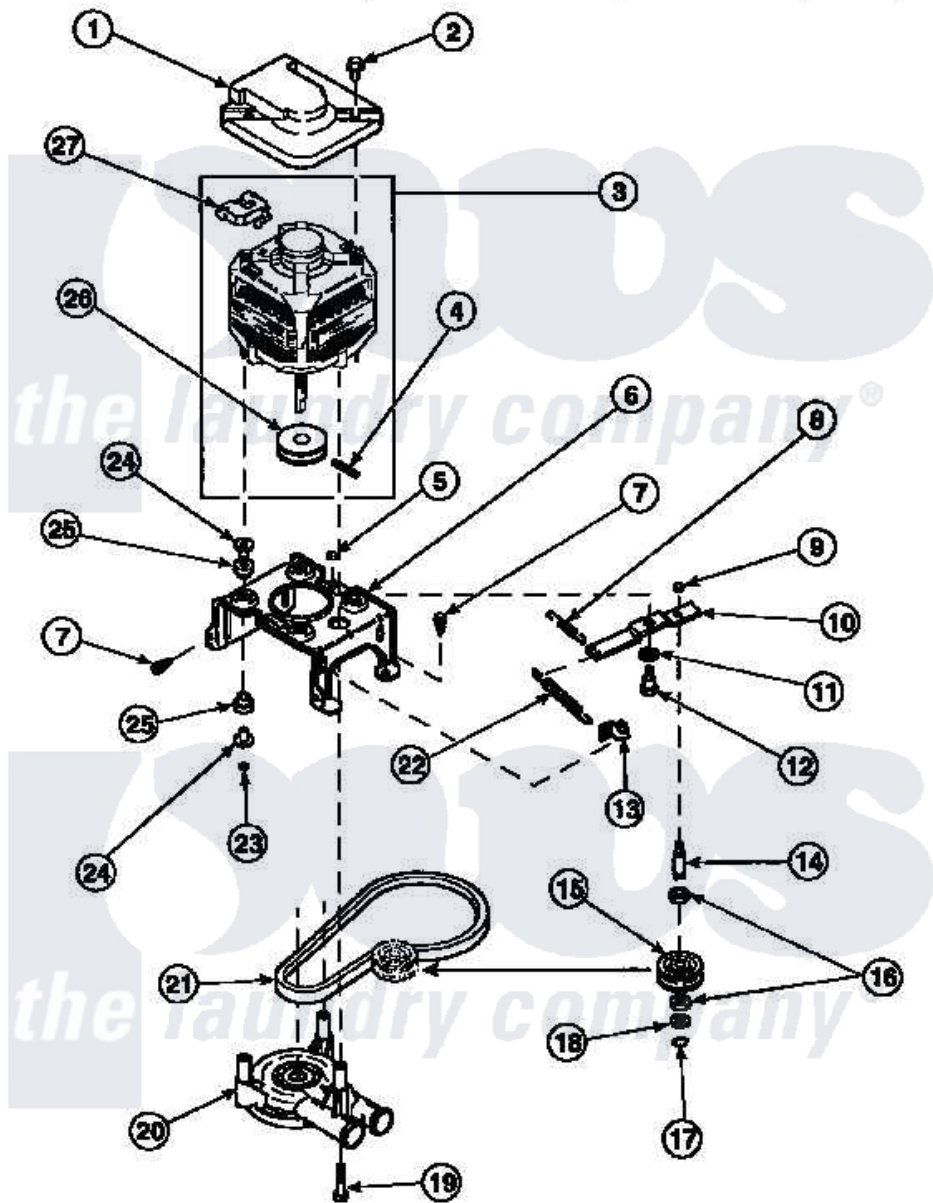

Amana LW8363W2 (BOM: PLW8363W2 B) 13 - MOTOR, MTG BRKT, BELT, PUMP & IDLER ASSY

Amana Residential Amana LW8363W2 (BOM: PLW8363W2 B) Washer Parts Parts Diagram 13 - MOTOR, MTG BRKT, BELT, PUMP & IDLER ASSY
 Click on the part number to view part

Item	Original Part Number	Replaced By	Status	Part Description
1	34754	40112301		Shield, Motor
2	36639	4312464		Screw
3	34571P	27001215		Motor W/Pulley
4	23750			Pin, Roll
5	52566	27001225		Nut, Jam Mid Lock 1/4-20
6	34890		Not Available	BRACKET,MOTOR MOUNT
"	37415P			Kit, Motor Brkt
"	37415	37415P		Kit, Motor Brkt
7	Y31645	27001200		Screw
8	30620		Not Available	SPRING,IDLER LEVER HEL
9	28803	2221070		Clamp, Nylon
10	31054	40041002		Lever, Idler
"	37443	40041002		Lever, Idler
11	81392	40054701		Washer
12	27229	40038901		Screw, 1/4-20

13	28849		Clip, Spring
14	28802		Shaft, Idler
15	28800	Not Available	WHEEL, IDLER
16	Y29443		Washer, Felt
17	23748		Ring, Retaining
18	52549		Washer, 501 ID X3/4 Odx
19	Y34565	40063701	Screw, 10-16 x 1.75
20	36863P	27001233	Pump
21	28808		Belt, Agitate And Spin
22	37366		Spring, Idler
"	37606		Spring, Idler Lever
23	35423	3400029	Nut, Adapter Plate
24	34791		Post, Mount-Motor
25	34788		Mount, Motor
26	27171	Not Available	PULLEY, MOTOR
27	35632	Not Available	SWITCH, MOTOR