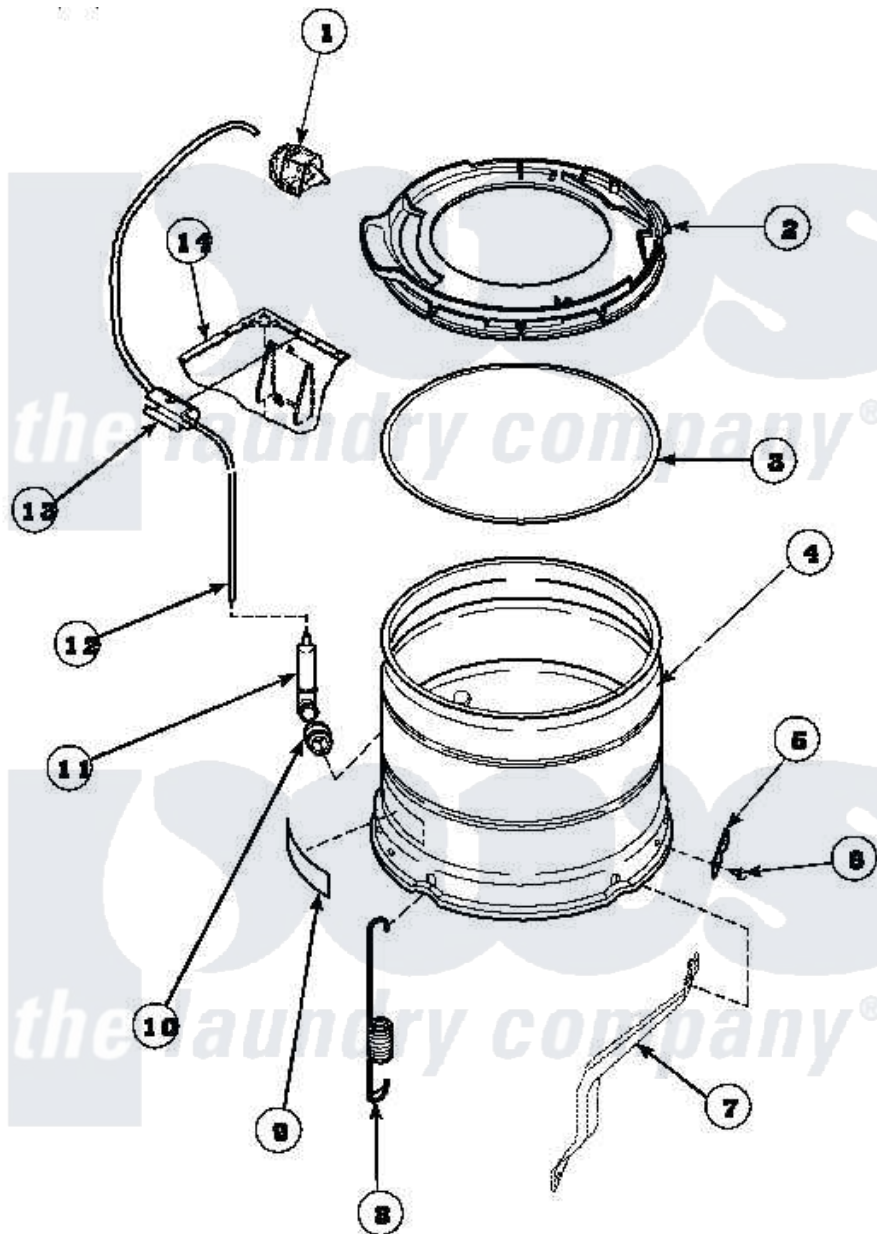

Amana LW8363W2 (BOM: PLW8363W2 B) 14 - OUTER TUB/OUTER TUB COVER & PRESS HOSE

Amana Residential Amana LW8363W2 (BOM: PLW8363W2 B) Washer Parts Parts Diagram 14 - OUTER TUB/OUTER TUB COVER & PRESS HOSE
Click on the part number to view part

Item	Original Part Number	Replaced By	Status	Part Description
1	36045	40055101		Switch, Pressure
2	36025P			Assembly, Tub Cover and Gasket
3	32857			Gasket, Tub Cover Small
4	34438P			Assembly, Outer Tub
5	27926			Plate, Leg .063
6	35369	40128701		Screw, 5/16-18 X .50
7	34471		Not Available	LEG,SUPPORT
8	35948			Spring, Leg-Large Tub
9	500049		Not Available	STICKER
10	29175	40037801		Grommet
11	30907	40008501		Assembly, Pressure Bulb
12	29213	39125		Tubing 31
13	36985		Not Available	CLIP, HOSE
14	34475P		Not Available	CABINET