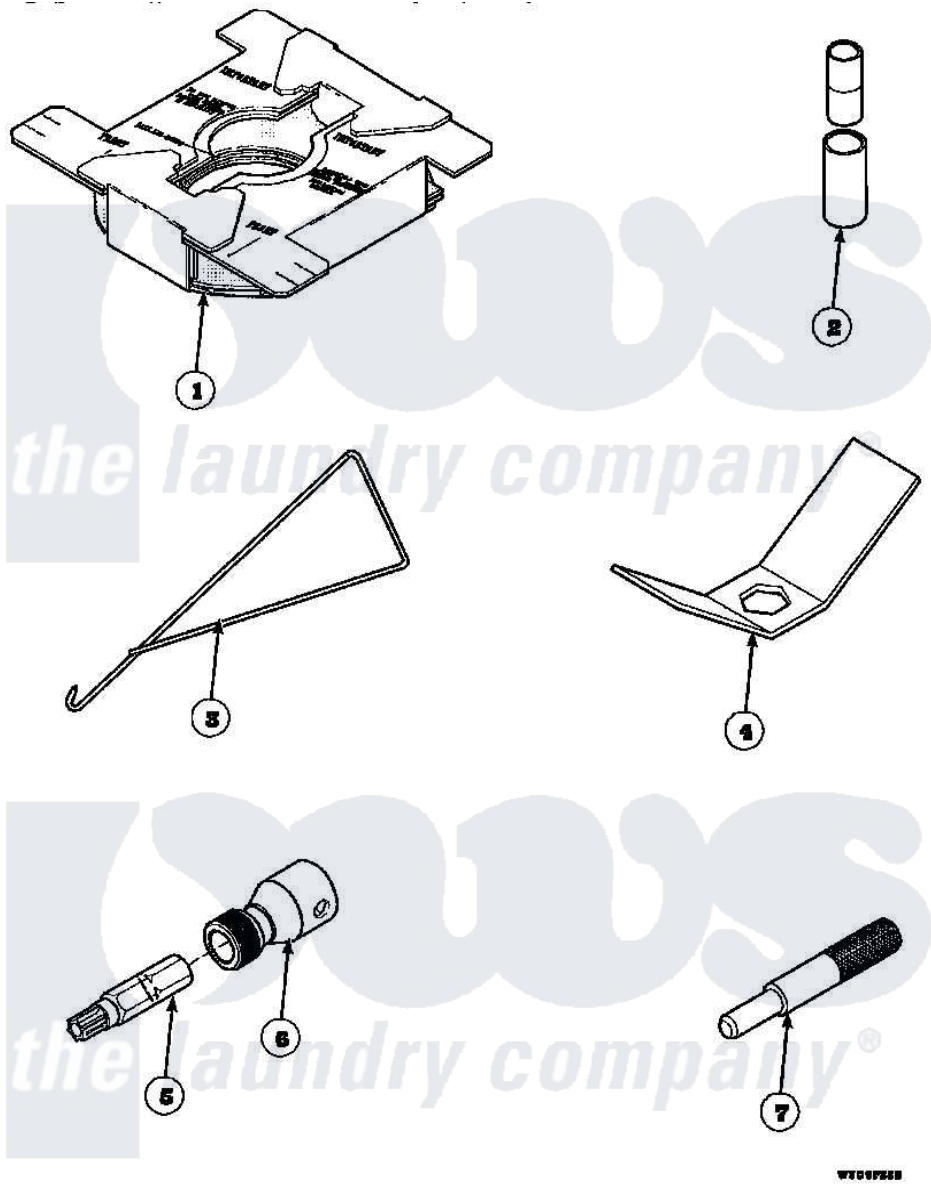

Amana LW8363W2 (BOM: PLW8363W2 B) 17 - SPECIAL TOOLS

Amana Residential Amana LW8363W2 (BOM: PLW8363W2 B) Washer Parts Diagram 17 - SPECIAL TOOLS
 Click on the part number to view part

Item	Original Part Number	Replaced By	Status	Part Description
1	36926		Not Available	BRACE, SHIPPING
2	242P4			Installer, Spring
3	289P4	321P4		Hook, Spring
4	237P4	306P4		Hex Wrench
5	282P4			T25 Tamper Resistant Bit
6	24161			Torx Bit Holder
7	305P4		Not Available	TOOL, TRANSMISSION PI
NI	555P3	725P3		Kit